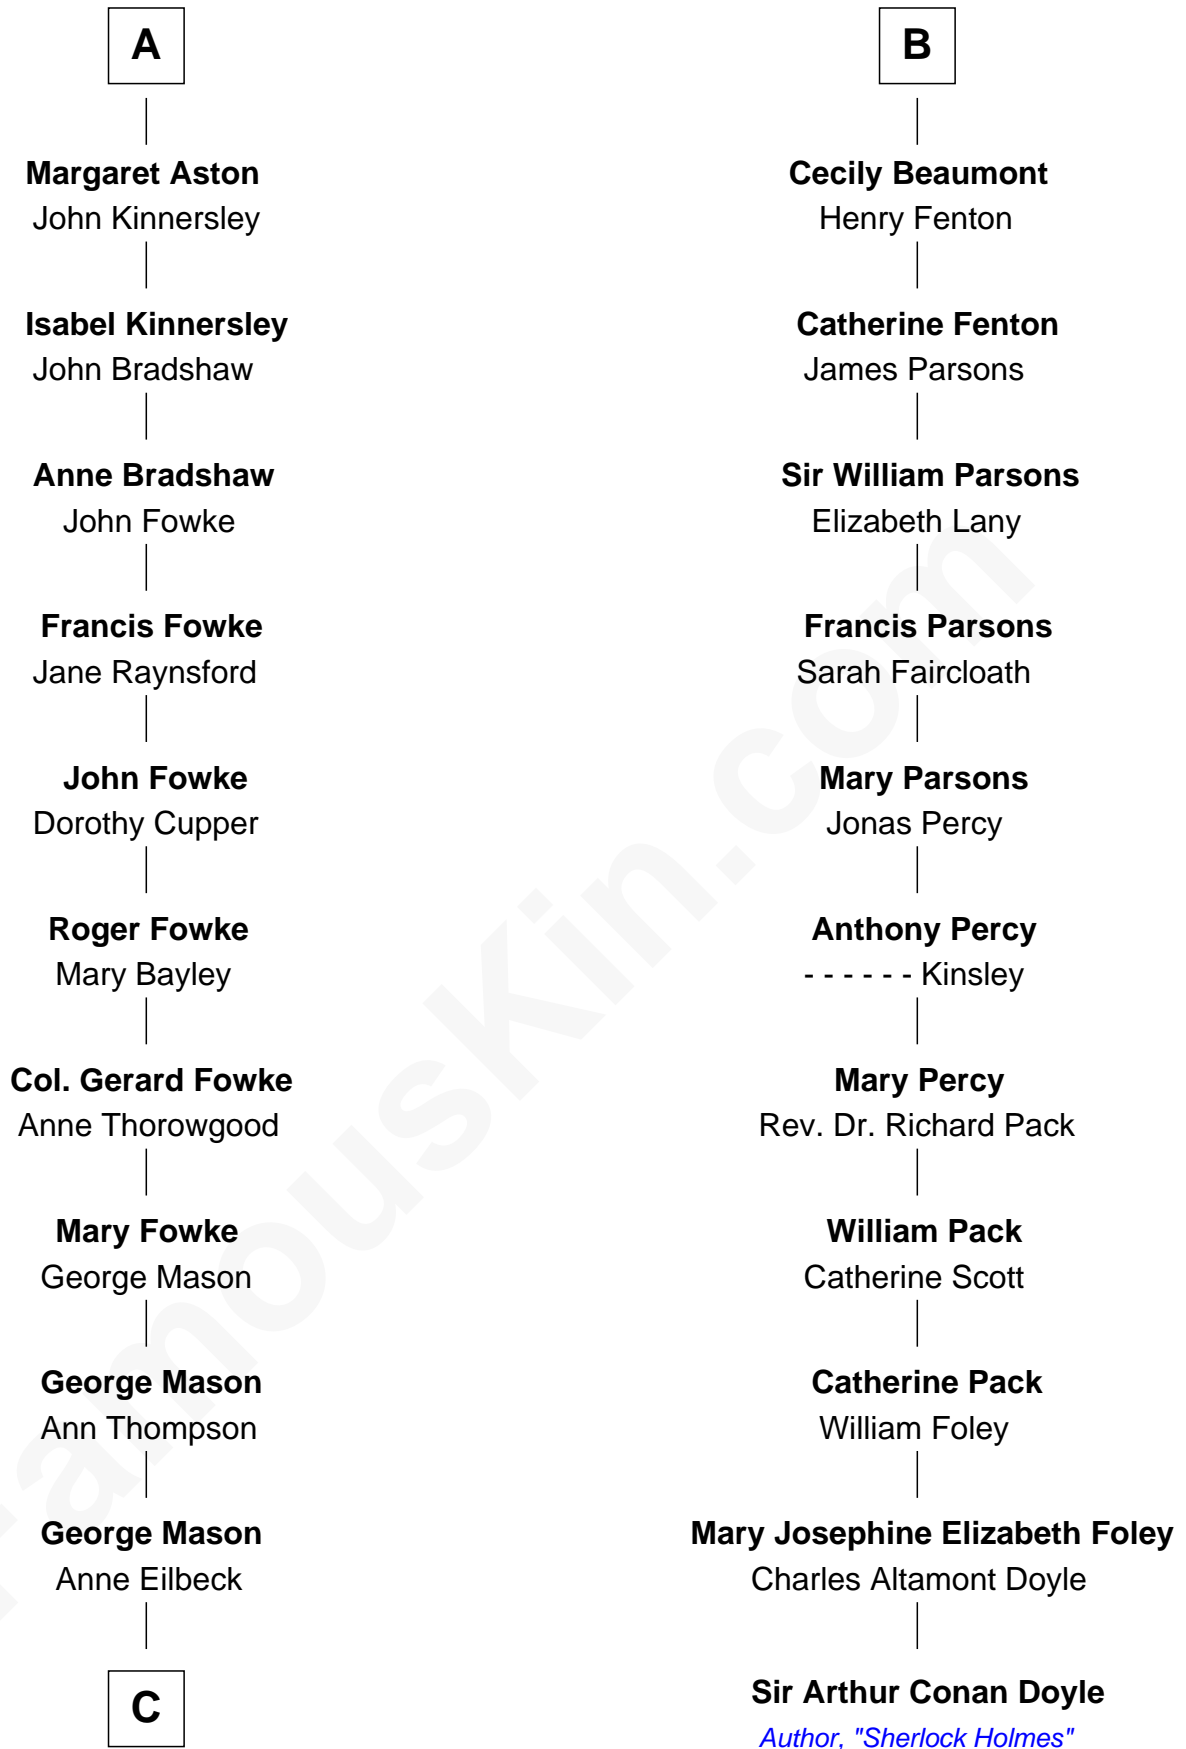

FamousKin.com

Relationship Chart of

Fitzhugh Lee

40th Governor of Virginia

17th cousin 2 times removed of

Sir Arthur Conan Doyle

Author, "Sherlock Holmes"

C

—
Gen. John Mason
Anne Maria Murray

—
Anna Maria Mason
Sydney Smith Lee

—
Fitzhugh Lee
40th Governor of Virginia

FamousKin.com