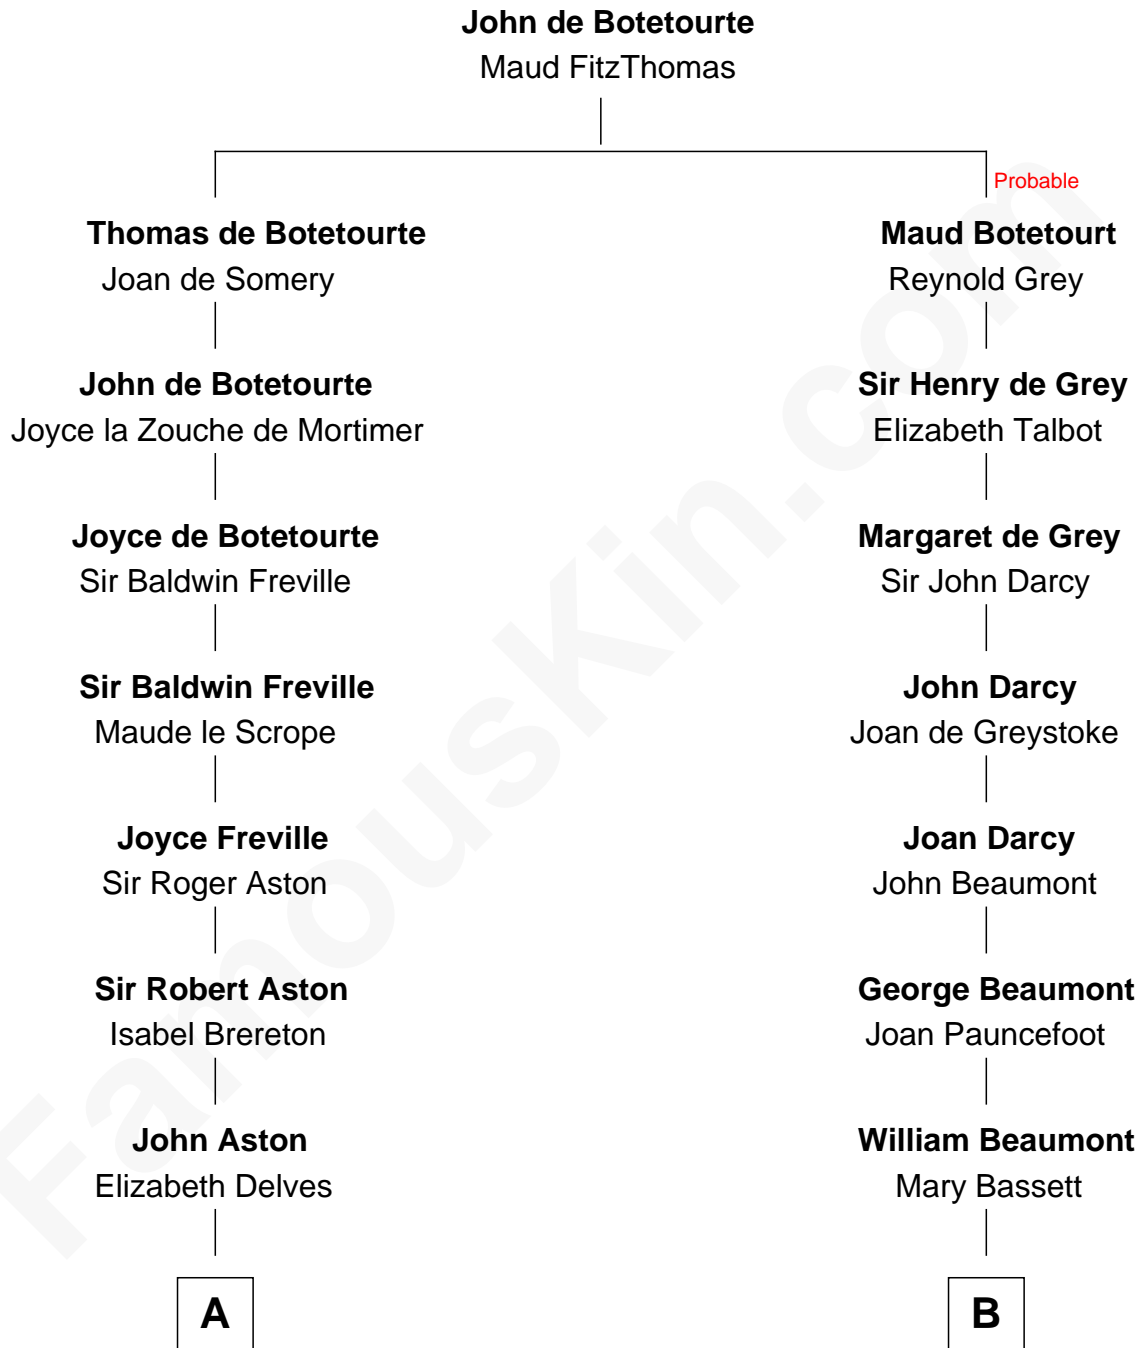

FamousKin.com

Relationship Chart of

Fitzhugh Lee

40th Governor of Virginia

17th cousin 2 times removed of

Sir Arthur Conan Doyle

Author, "Sherlock Holmes"

C

—
Gen. John Mason
Anne Maria Murray

—
Anna Maria Mason
Sydney Smith Lee

—
Fitzhugh Lee
40th Governor of Virginia

FamousKin.com