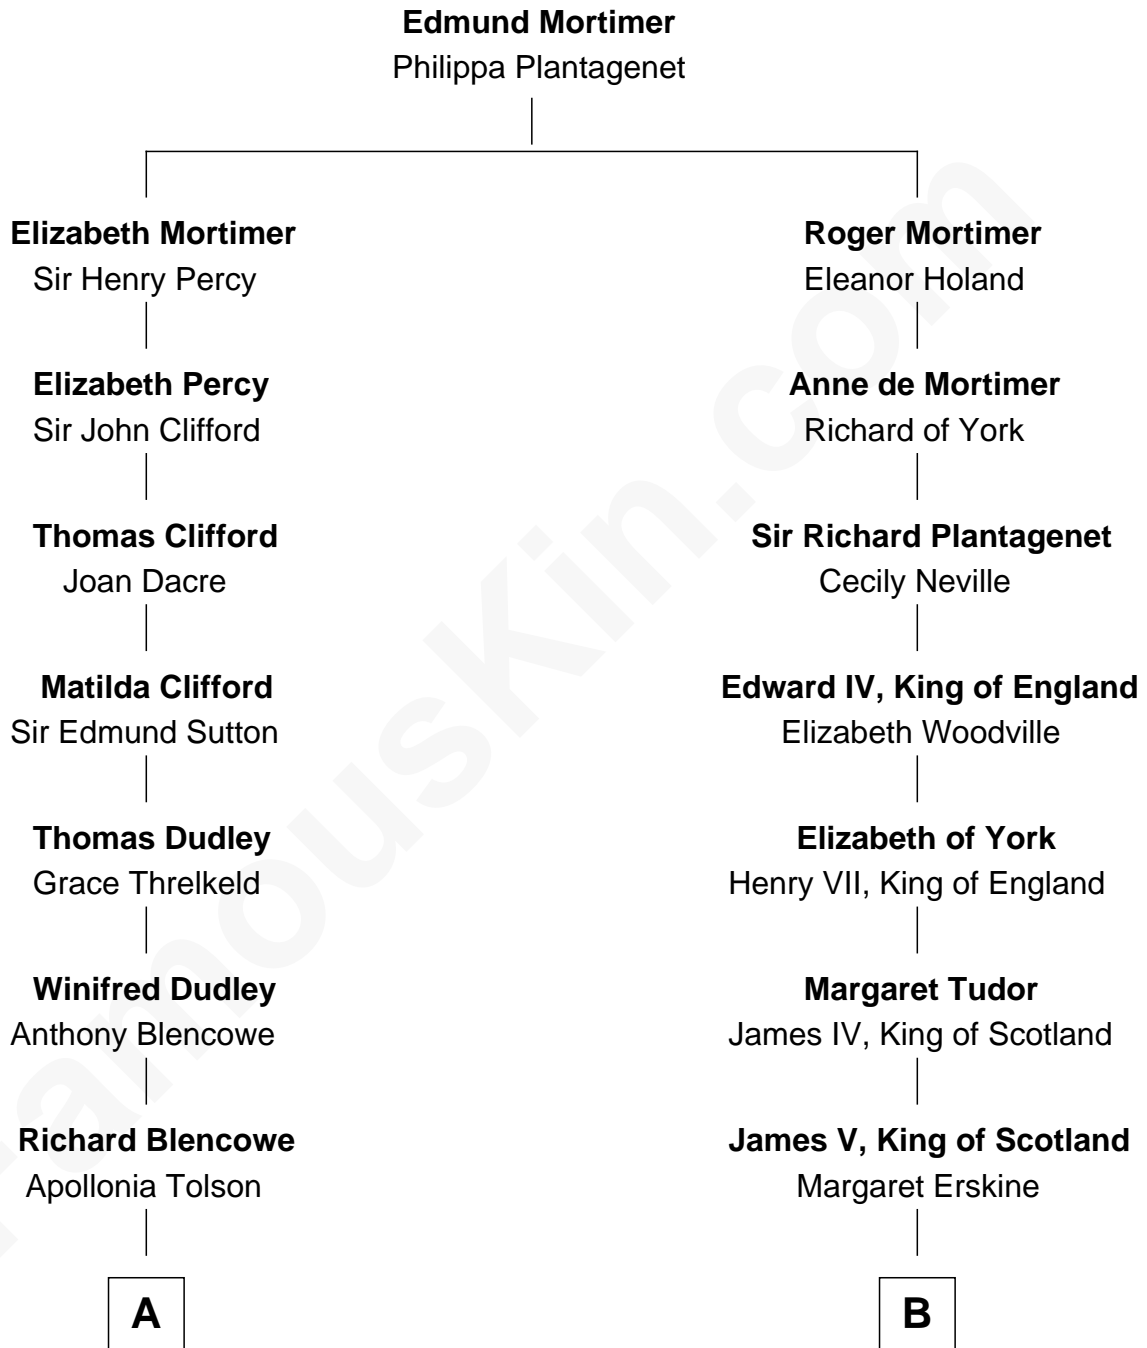

FamousKin.com

Relationship Chart of

Fitzhugh Lee

40th Governor of Virginia

16th cousin 3 times removed of

Alan Turing

WWII Codebreaker of Nazi Enigma Machine

C

—
Rev. John Robert Turing

Fanny Montague Boyd

—
Julius Matheson Turing

Ethel Sara Stoney

—
Alan Turing

WWII Codebreaker of Nazi Enigma Machine

FamousKin.com