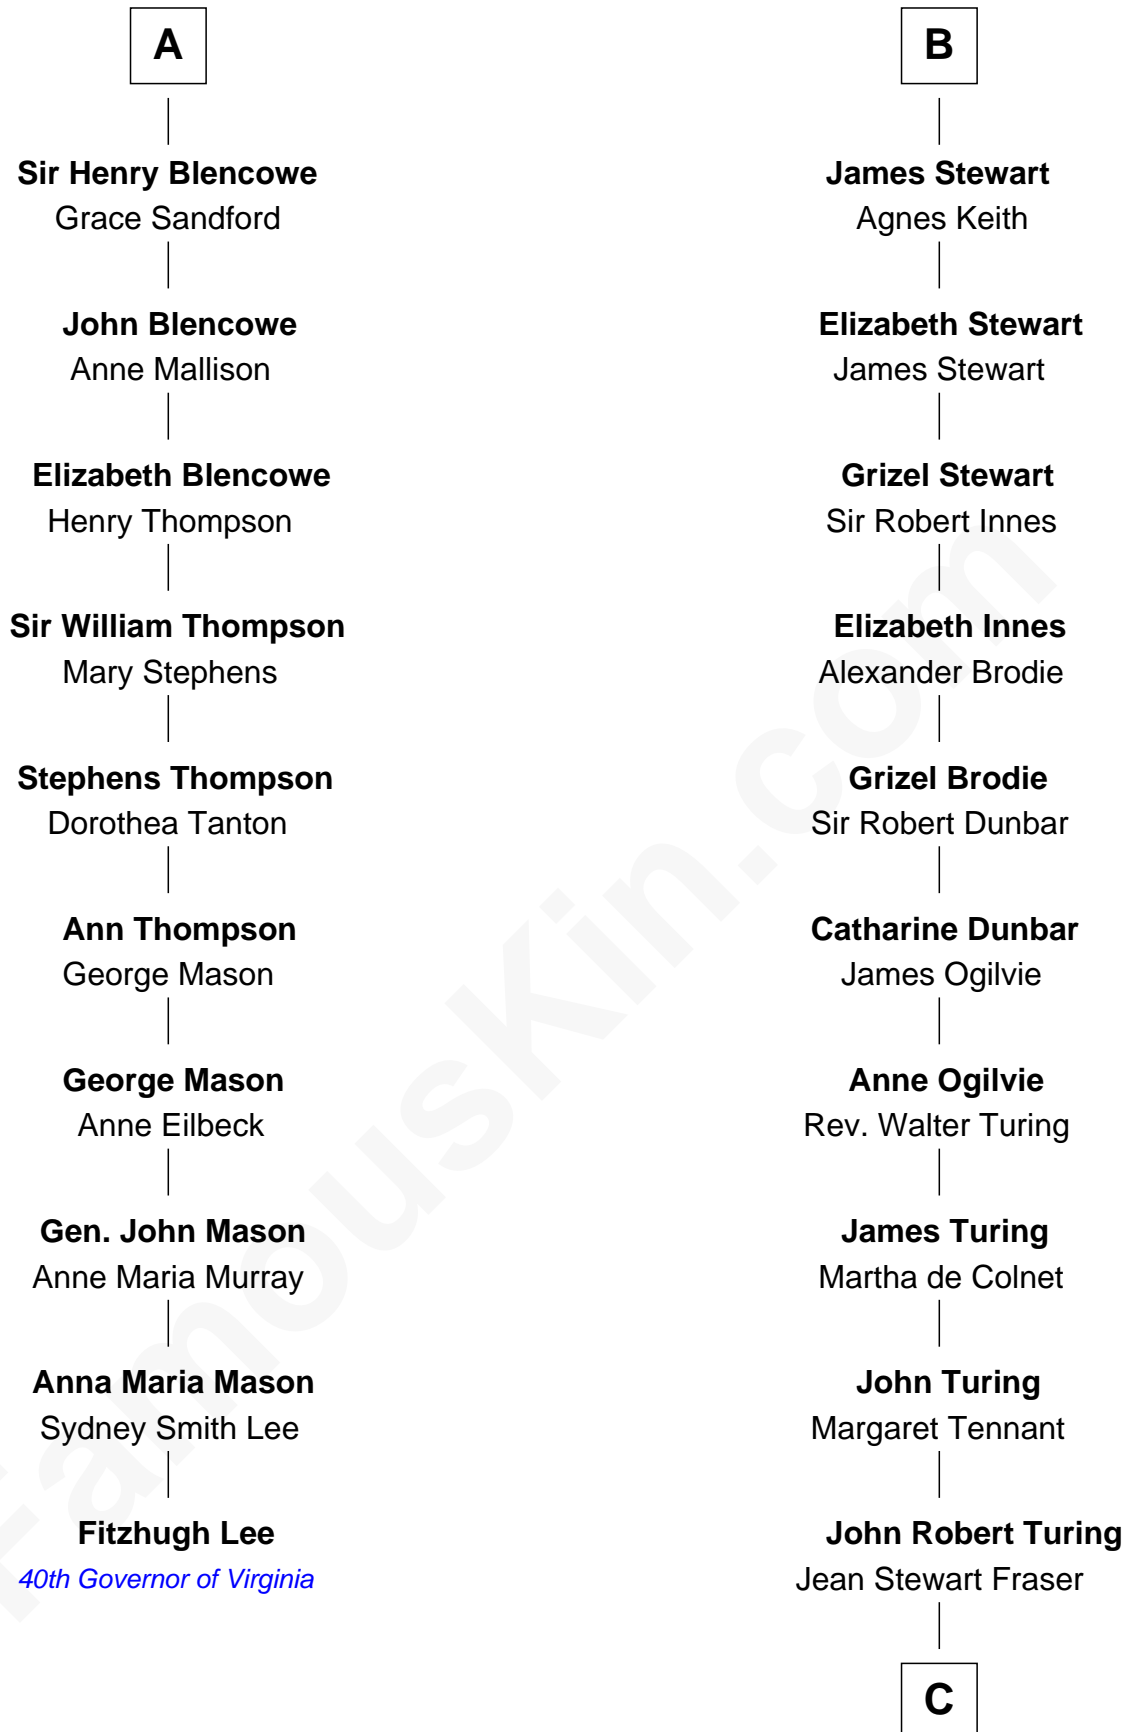

FamousKin.com

Relationship Chart of

Fitzhugh Lee

40th Governor of Virginia

16th cousin 3 times removed of

Alan Turing

WWII Codebreaker of Nazi Enigma Machine

C

—
Rev. John Robert Turing

Fanny Montague Boyd

—
Julius Matheson Turing

Ethel Sara Stoney

—
Alan Turing

WWII Codebreaker of Nazi Enigma Machine

FamousKin.com