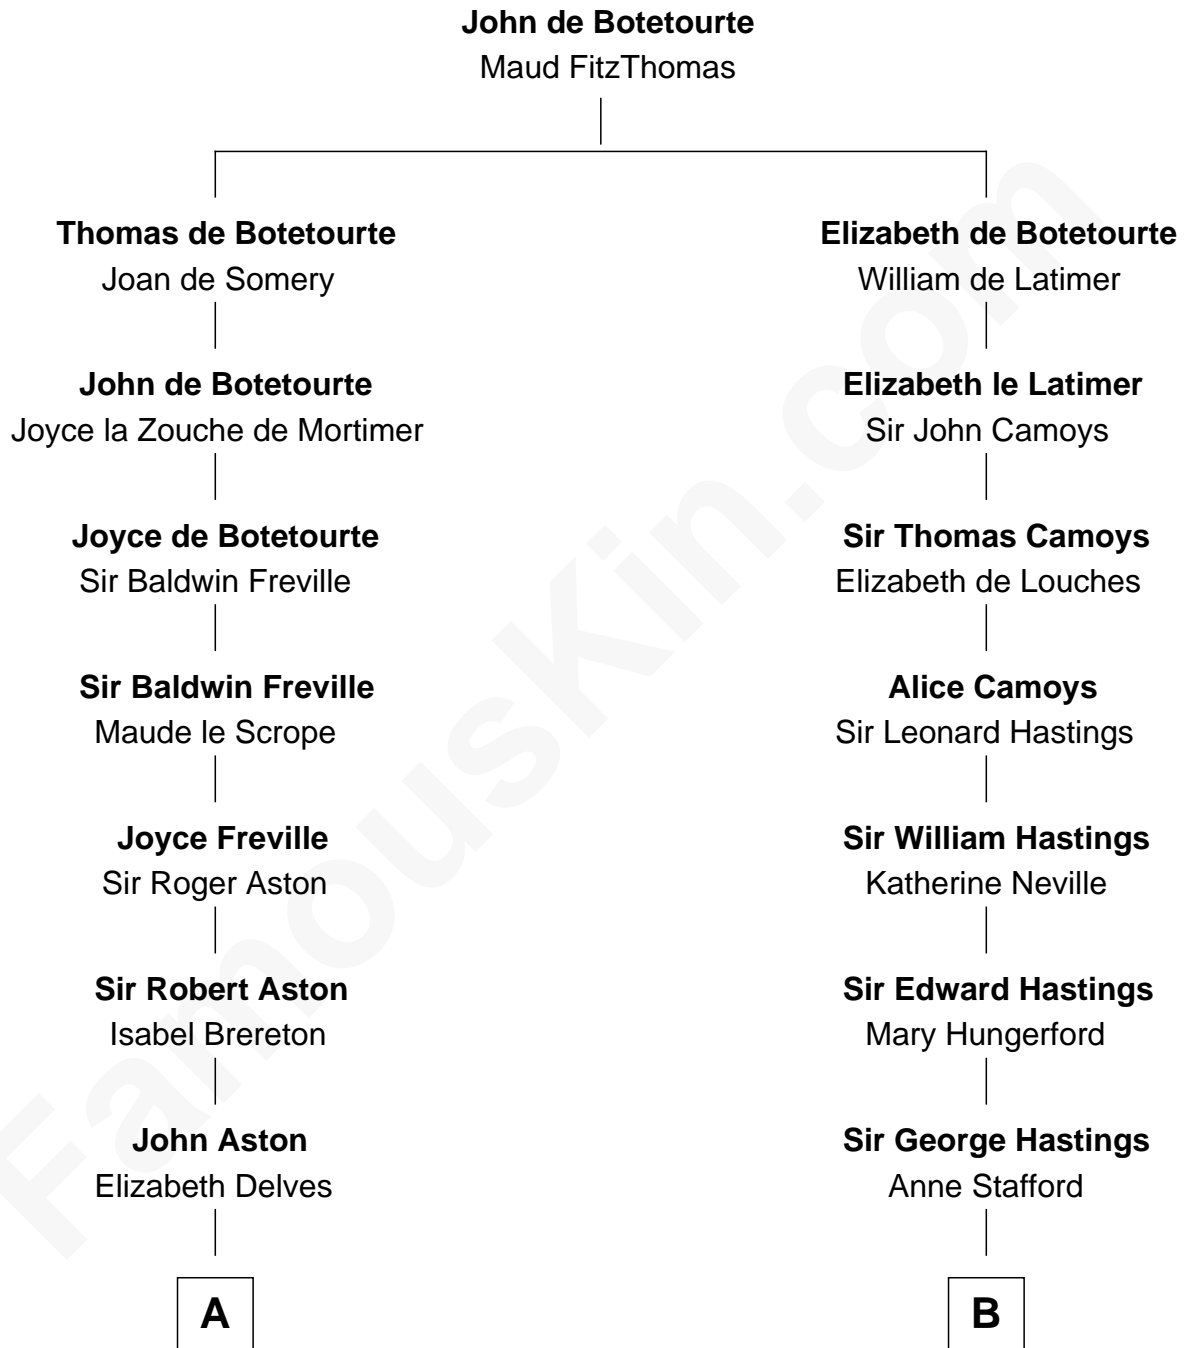

## Relationship Chart of

### Fitzhugh Lee

40th Governor of Virginia

19th cousin 1 time removed of

### Queen Elizabeth II

Queen of the United Kingdom

**C**

**Gen. John Mason**  
Anne Maria Murray

**Anna Maria Mason**  
Sydney Smith Lee

**Fitzhugh Lee**  
*40th Governor of Virginia*

**D**

**Rev. Charles William Cavendish-Bentinck**  
Caroline Louisa Burnaby