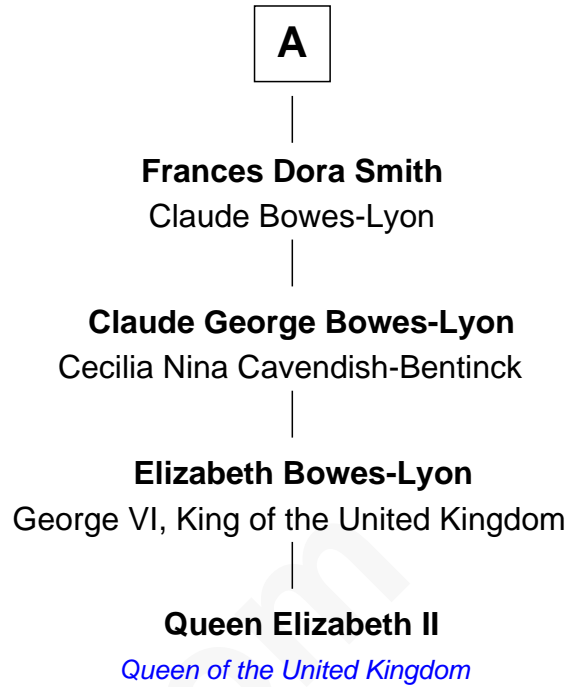

FamousKin.com

Relationship Chart of

Fitzhugh Lee

40th Governor of Virginia

6th cousin 4 times removed of

Queen Elizabeth II

Queen of the United Kingdom

Elizabeth II photo by [Eric Draper](#)