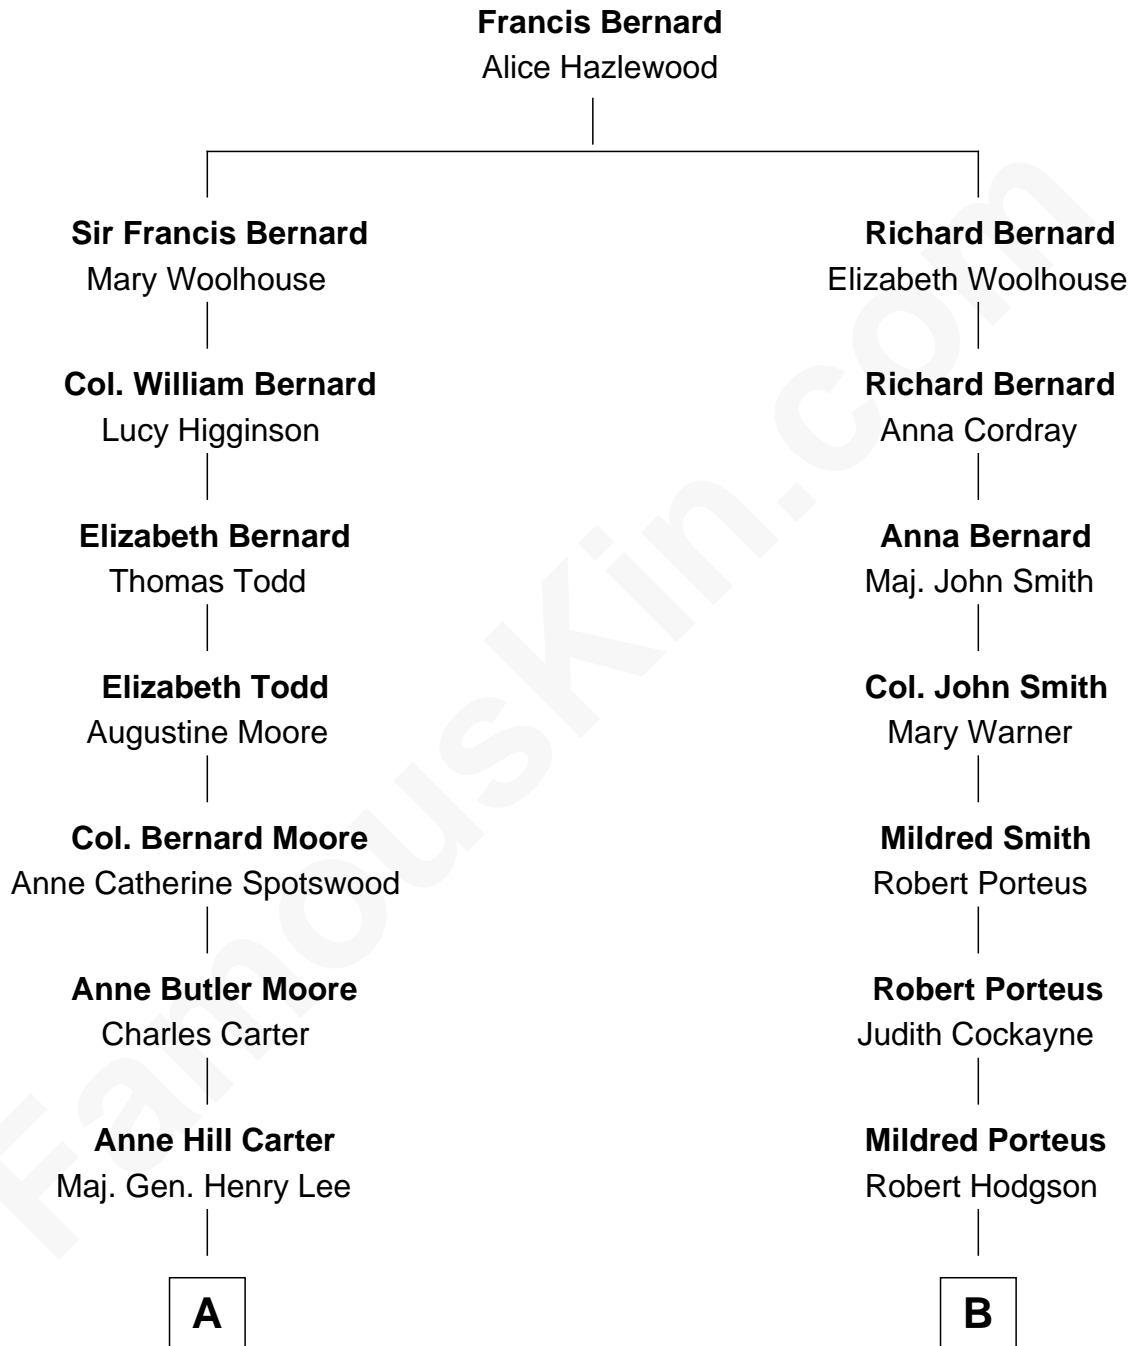

FamousKin.com

Relationship Chart of

Fitzhugh Lee

40th Governor of Virginia

8th cousin 4 times removed of

Queen Elizabeth II

Queen of the United Kingdom

Elizabeth II photo by [Eric Draper](#)