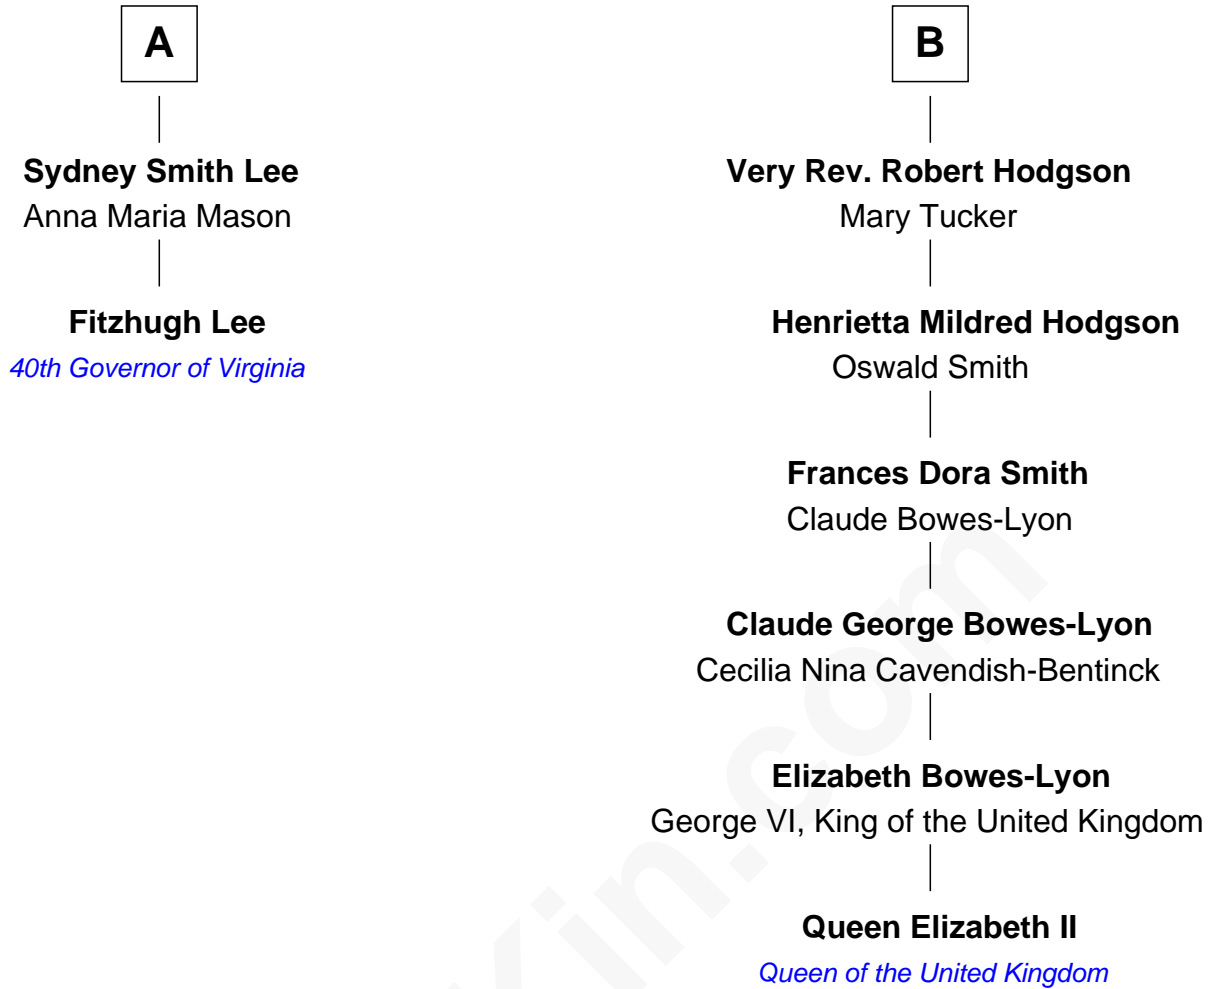

FamousKin.com

Relationship Chart of

Fitzhugh Lee

40th Governor of Virginia

8th cousin 4 times removed of

Queen Elizabeth II

Queen of the United Kingdom

Elizabeth II photo by [Eric Draper](#)