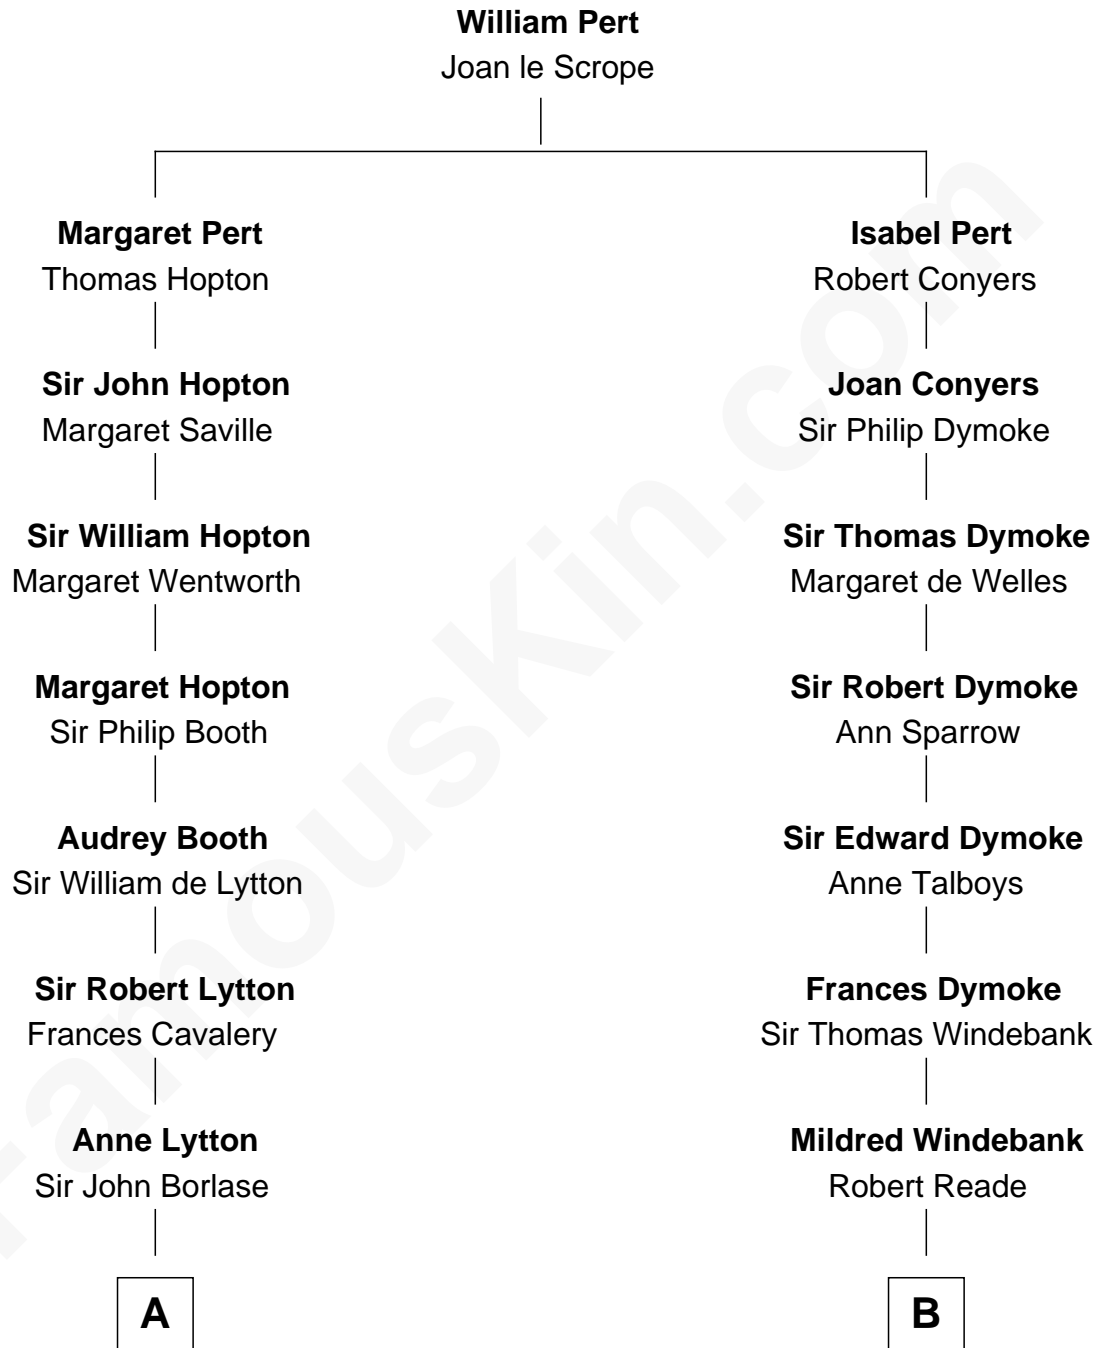

FamousKin.com

Relationship Chart of

Fitzhugh Lee

40th Governor of Virginia

16th cousin 2 times removed of

Queen Elizabeth II

Queen of the United Kingdom

C

Elizabeth Bowes-Lyon
George VI, King of the United Kingdom

Queen Elizabeth II
Queen of the United Kingdom

FamousKin.com