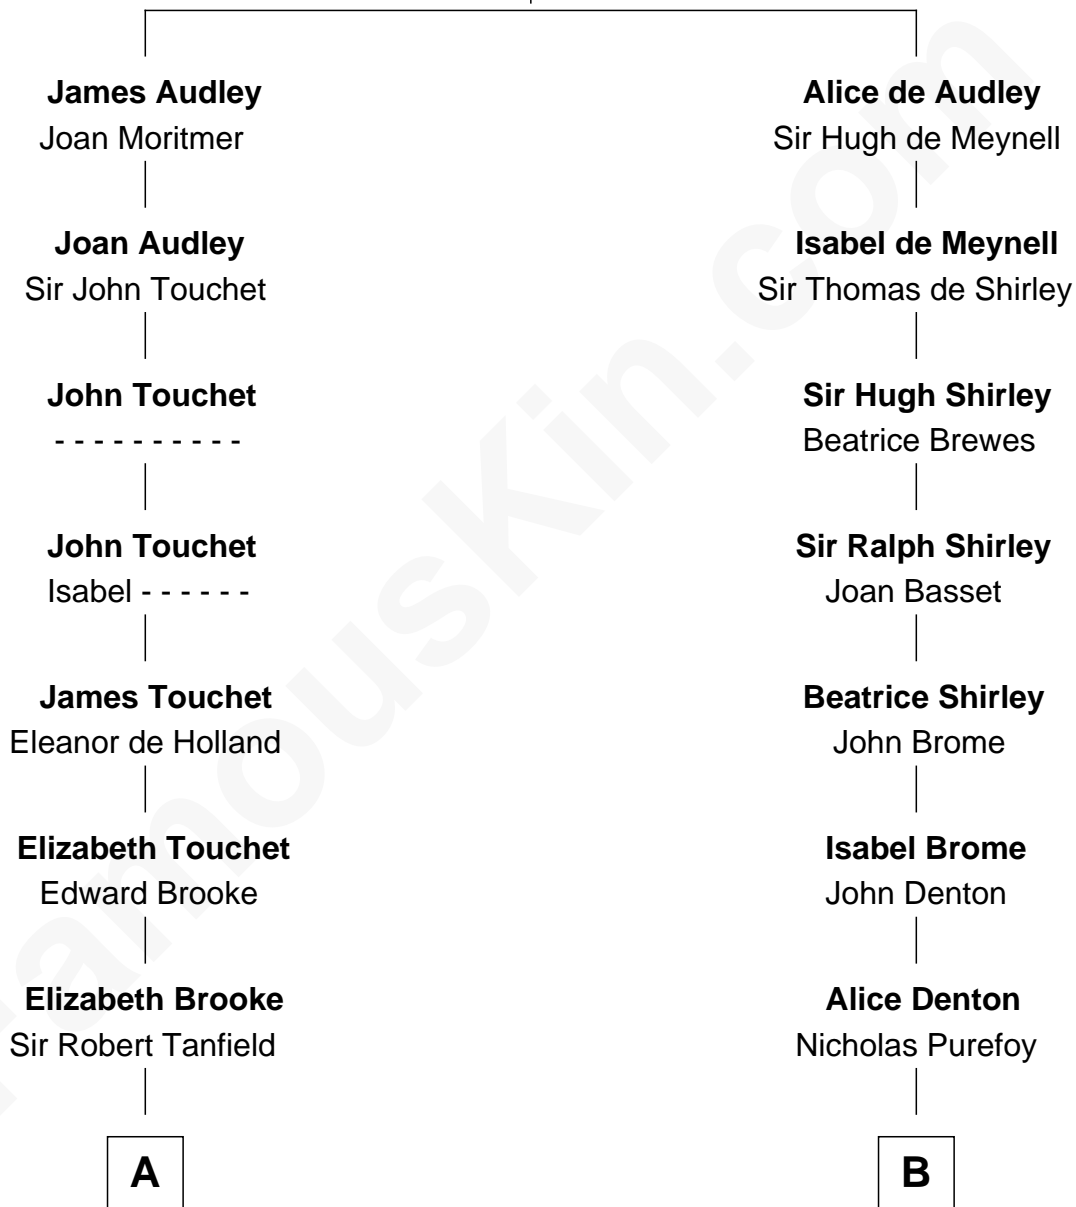

FamousKin.com

Relationship Chart of

Fitzhugh Lee

40th Governor of Virginia

16th cousin 4 times removed of

Jane (Appleton) Pierce

First Lady of President Franklin Pierce

Sir Nicholas Audley

Joan Martin

C

Col. Henry Lee

Lucy Grymes

Maj. Gen. Henry Lee

Anne Hill Carter

Sydney Smith Lee

Anna Maria Mason

Fitzhugh Lee

40th Governor of Virginia

FamousKin.com