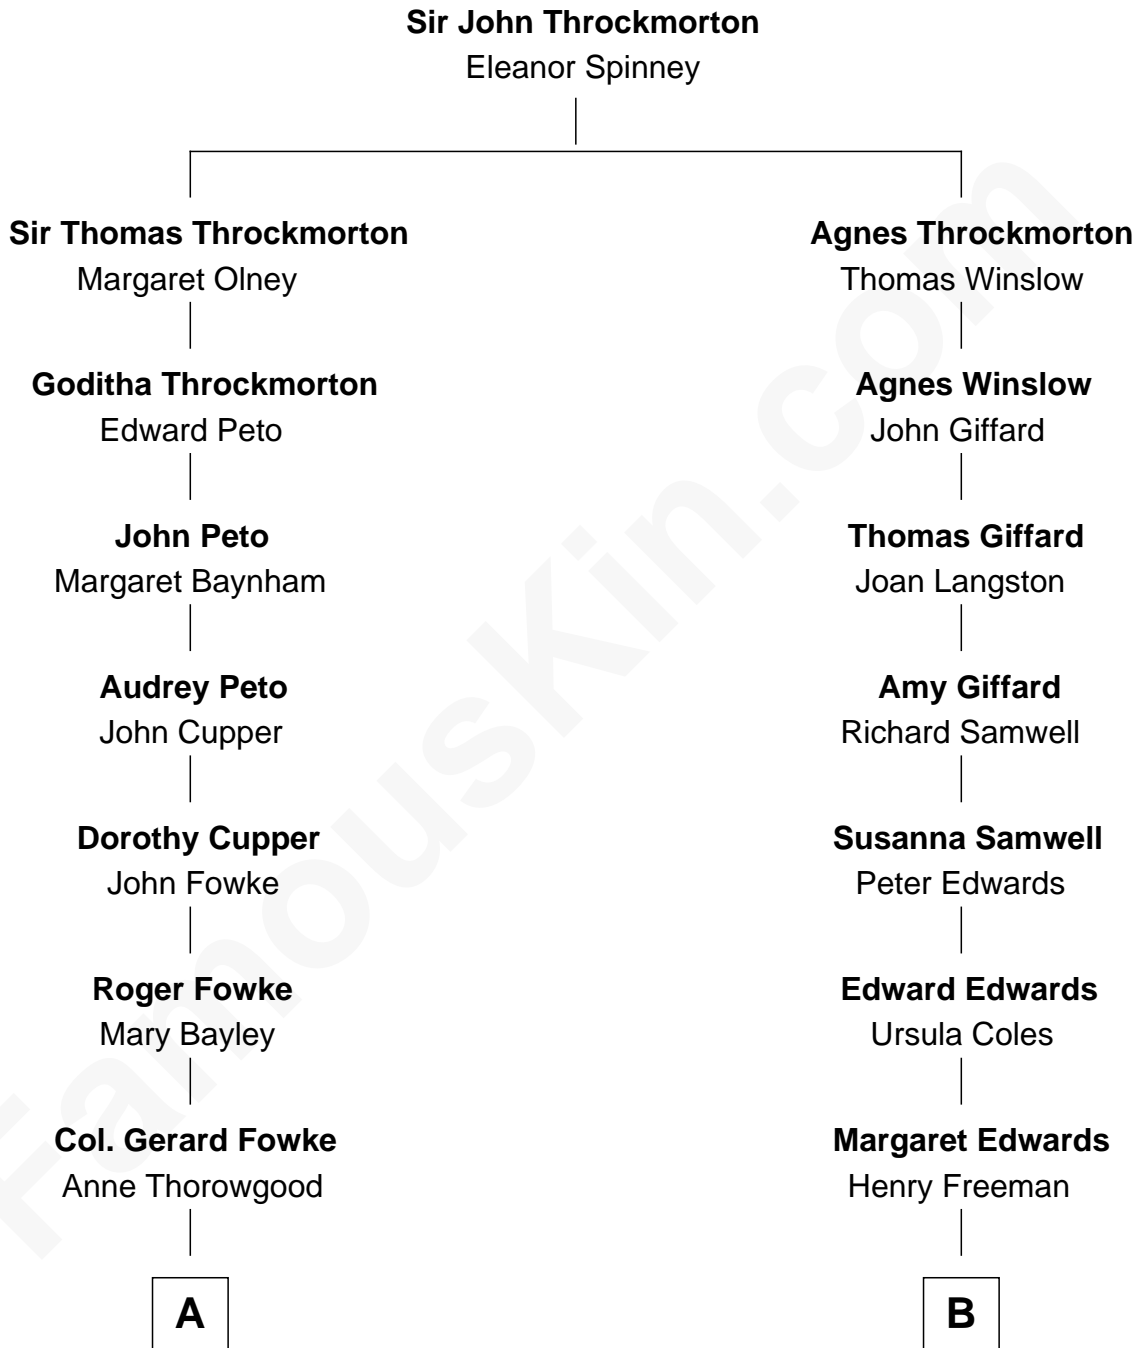

FamousKin.com

Relationship Chart of

Fitzhugh Lee

40th Governor of Virginia

12th cousin 4 times removed of

J.P. Morgan, Jr.

American Banker and Philanthropist

A

Mary Fowke
George Mason

George Mason
Ann Thompson

George Mason
Anne Eilbeck

Gen. John Mason
Anne Maria Murray

Anna Maria Mason
Sydney Smith Lee

Fitzhugh Lee
40th Governor of Virginia

B

Alice Freeman
John Thompson