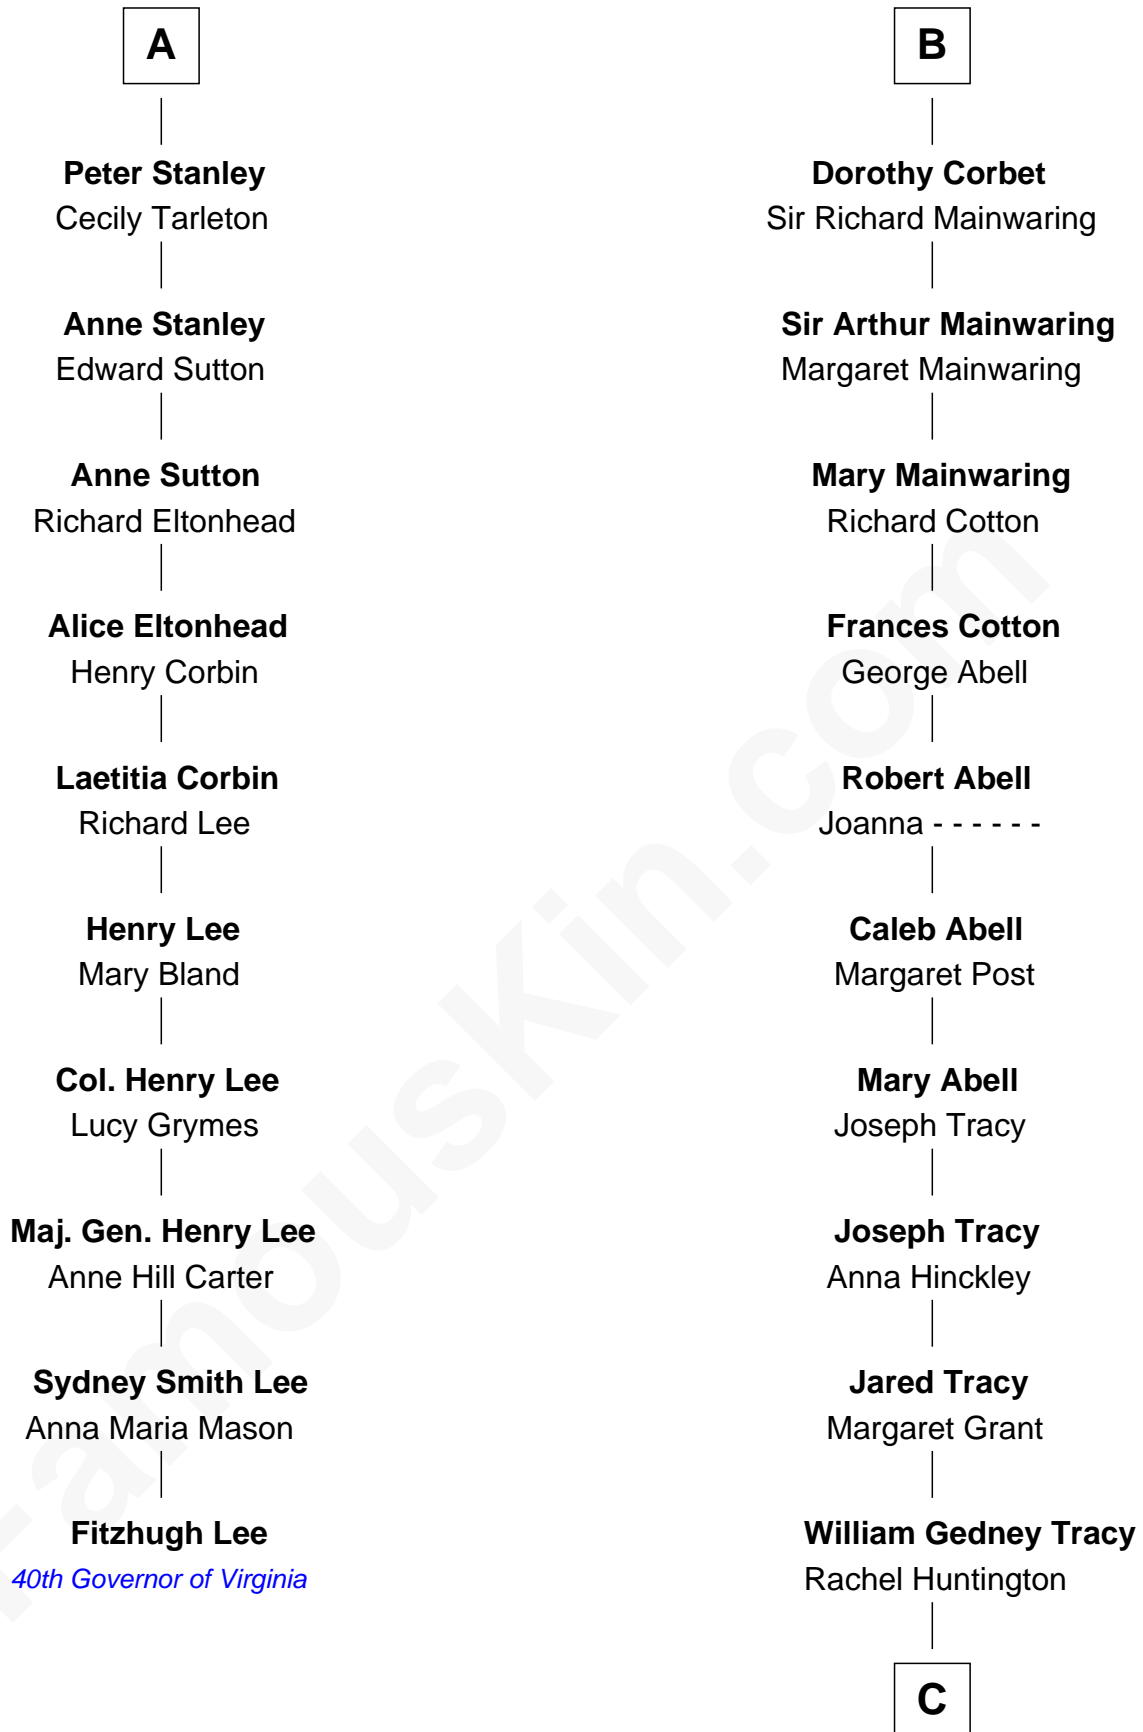

FamousKin.com

Relationship Chart of

Fitzhugh Lee

40th Governor of Virginia

16th cousin 3 times removed of

J.P. Morgan, Jr.

American Banker and Philanthropist

Ralph de Stafford

Robert de Ferrers

Margaret Despencer

Maud de Swinnerton

Sir John Savage

Sir Edmund Ferrers

Ellen Roche

Mary Savage

William Stanley

Sir William Ferrers

Elizabeth Belknap

William Stanley

Alice Hoghton

Anne Ferrers

Sir Walter Devereux

Sir William Stanley

Agnes Grosvenor

Elizabeth Devereux

Sir Richard Corbet

Sir William Stanley

Anne Harington

Sir Robert Corbet

Elizabeth Vernon

A

B