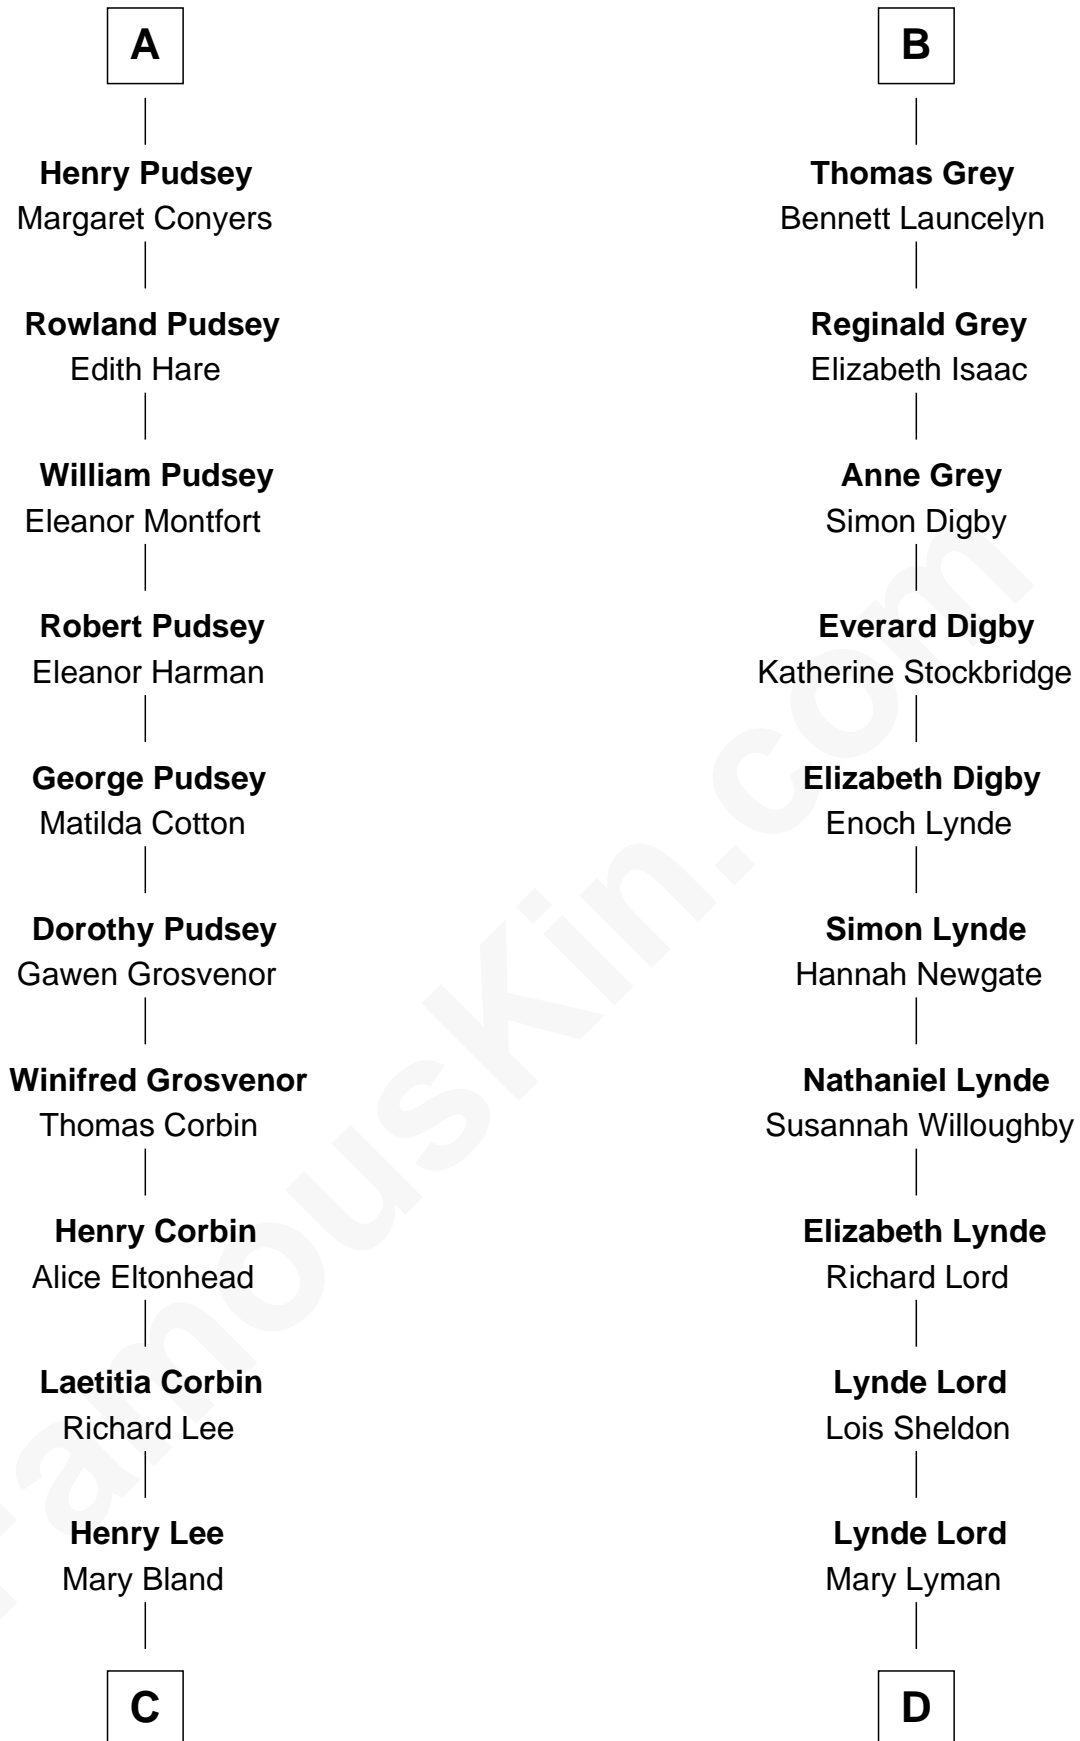

FamousKin.com Relationship Chart of

Fitzhugh Lee

40th Governor of Virginia

20th cousin of

J.P. Morgan, Jr.

American Banker and Philanthropist

William de Odingsells

Ela FitzWalter

Sir Roger de Herdeburgh

Ela Herdeburgh

Sir William de Boteler

Ankaret le Boteler

John le Strange

Eleanor le Strange

Sir Reynold de Grey

Sir Reynold Grey

Joan Astley

John Grey

Elizabeth - - - - -

Reginald Grey

Beatrice - - - - -

B

C

Col. Henry Lee