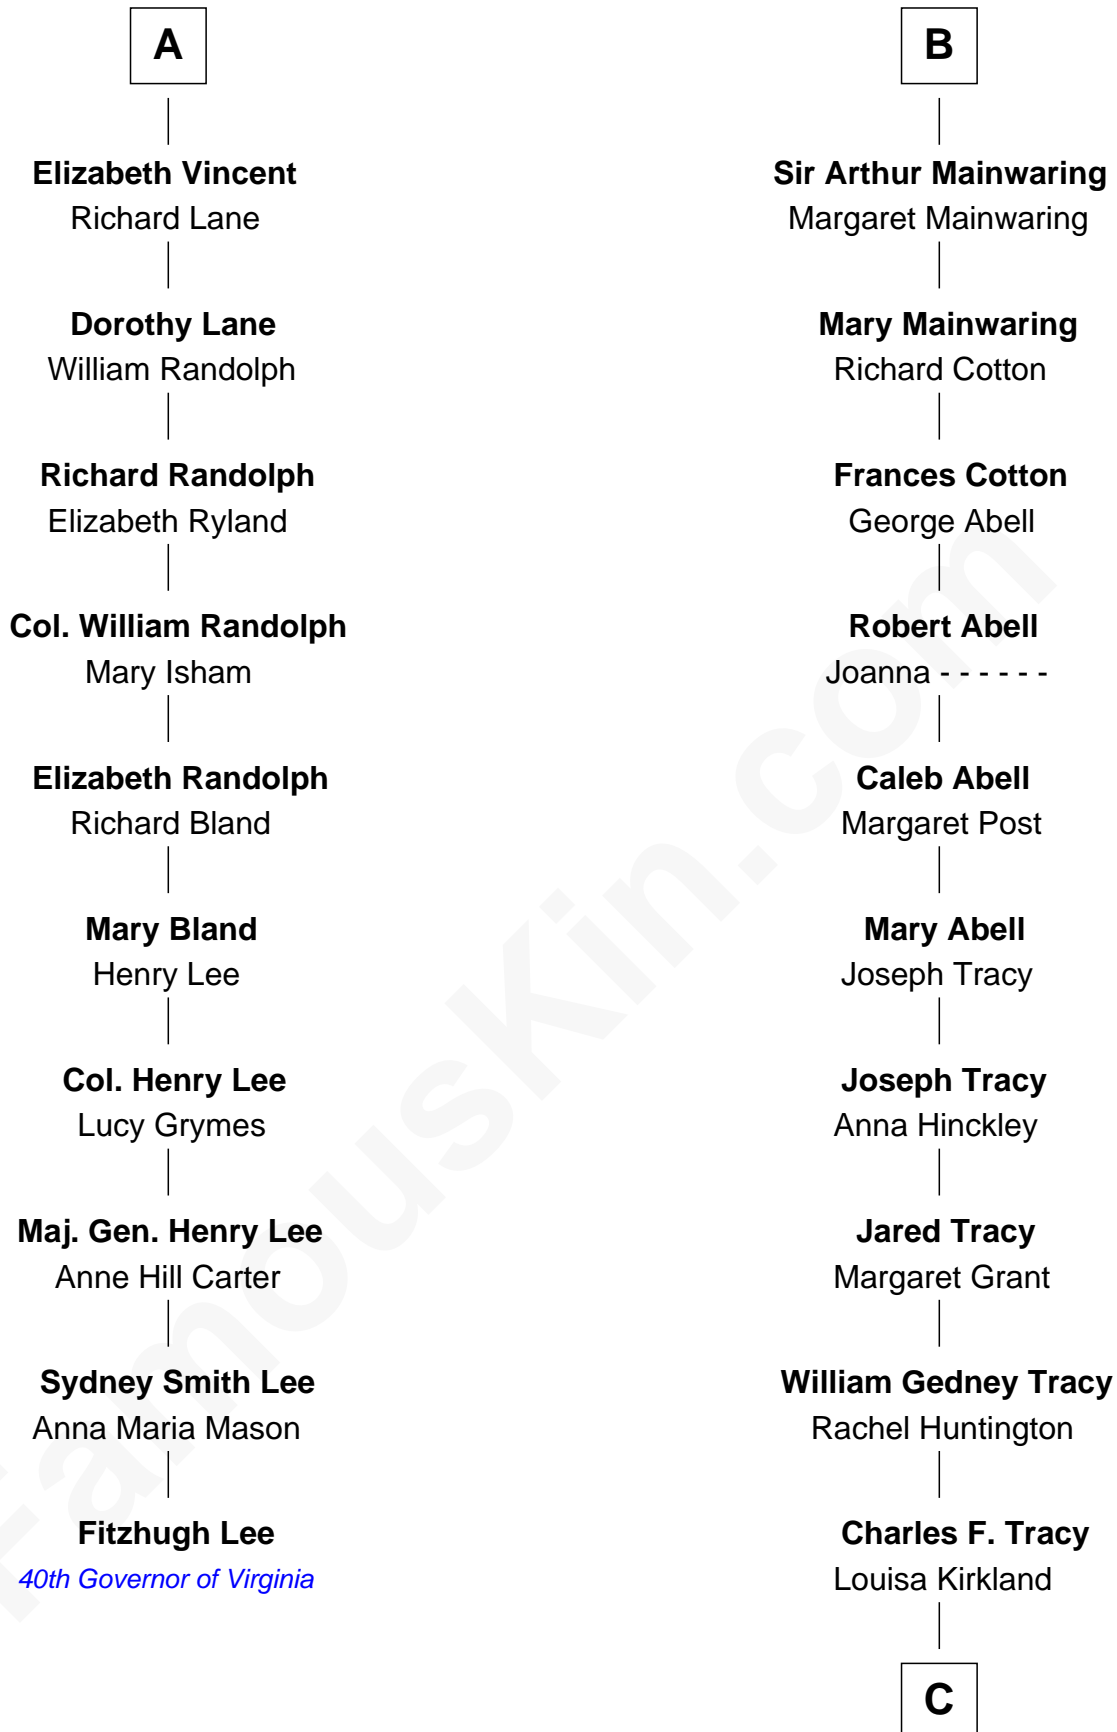

FamousKin.com

Relationship Chart of

Fitzhugh Lee

40th Governor of Virginia

16th cousin 2 times removed of

J.P. Morgan, Jr.

American Banker and Philanthropist

C