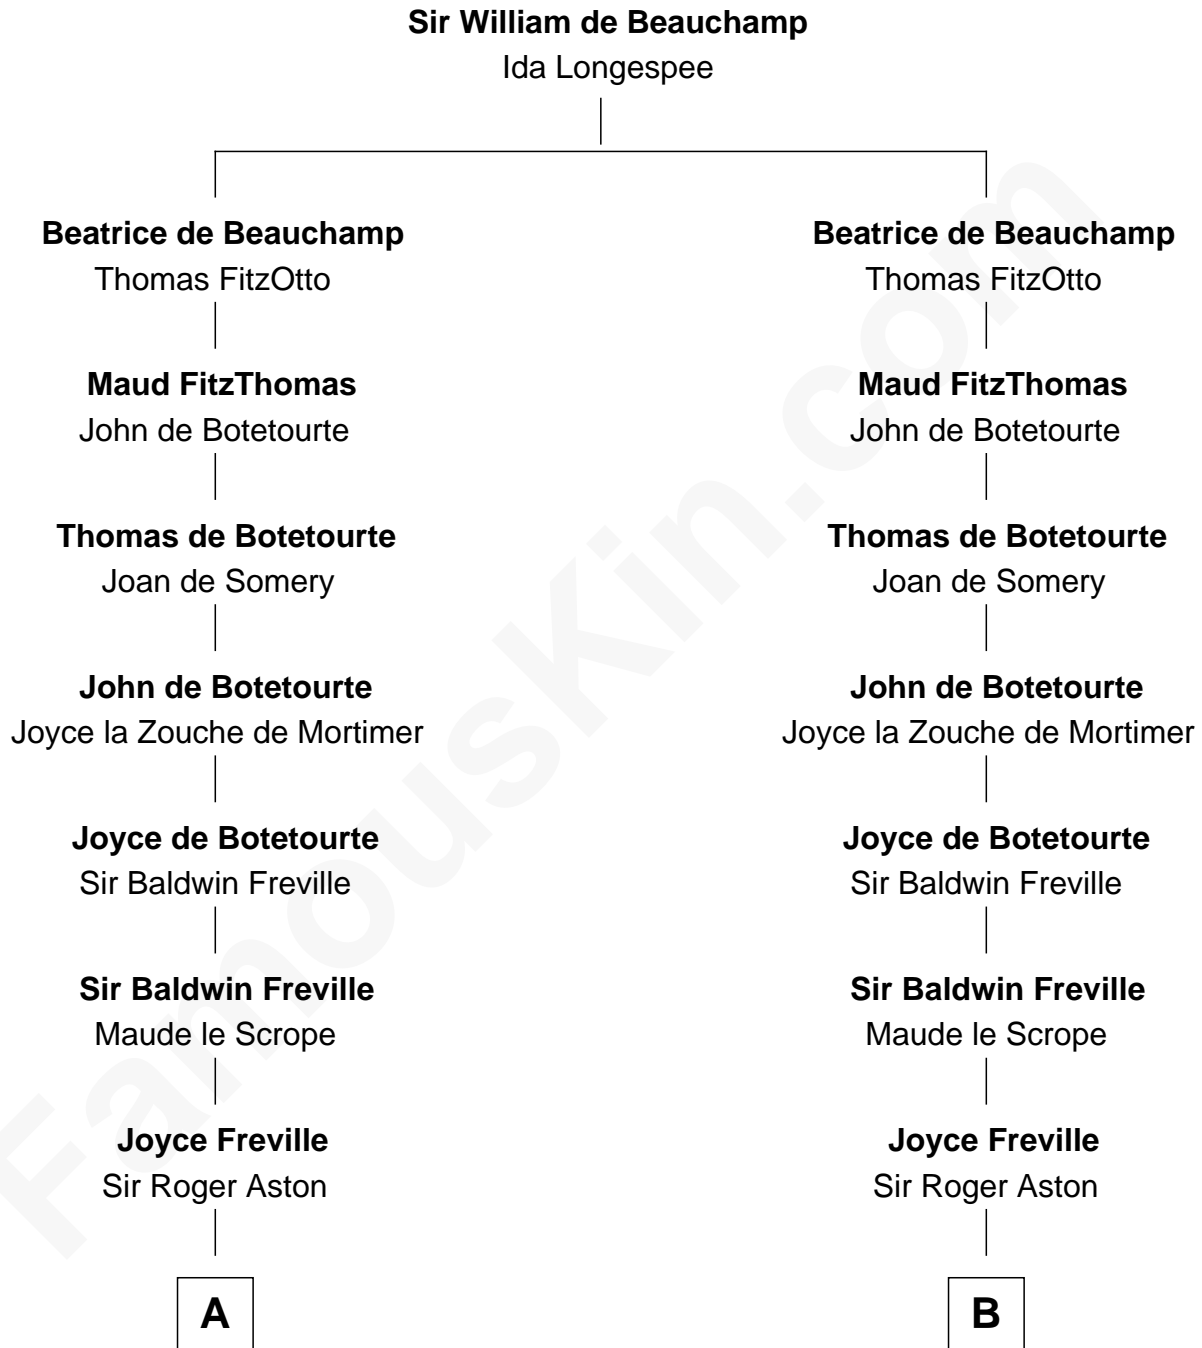

FamousKin.com

Relationship Chart of

Fitzhugh Lee

40th Governor of Virginia

20th cousin 1 time removed of

Thomas Sim Lee

2nd and 7th Governor of Maryland

C

George Mason
Ann Thompson

George Mason
Anne Eilbeck

Gen. John Mason
Anne Maria Murray

Anna Maria Mason
Sydney Smith Lee

Fitzhugh Lee
40th Governor of Virginia

D

Laetitia Corbin
Richard Lee

Philip Lee
Sarah Brooke

Thomas Lee
Christiana Sim

Thomas Sim Lee
2nd and 7th Governor of Maryland