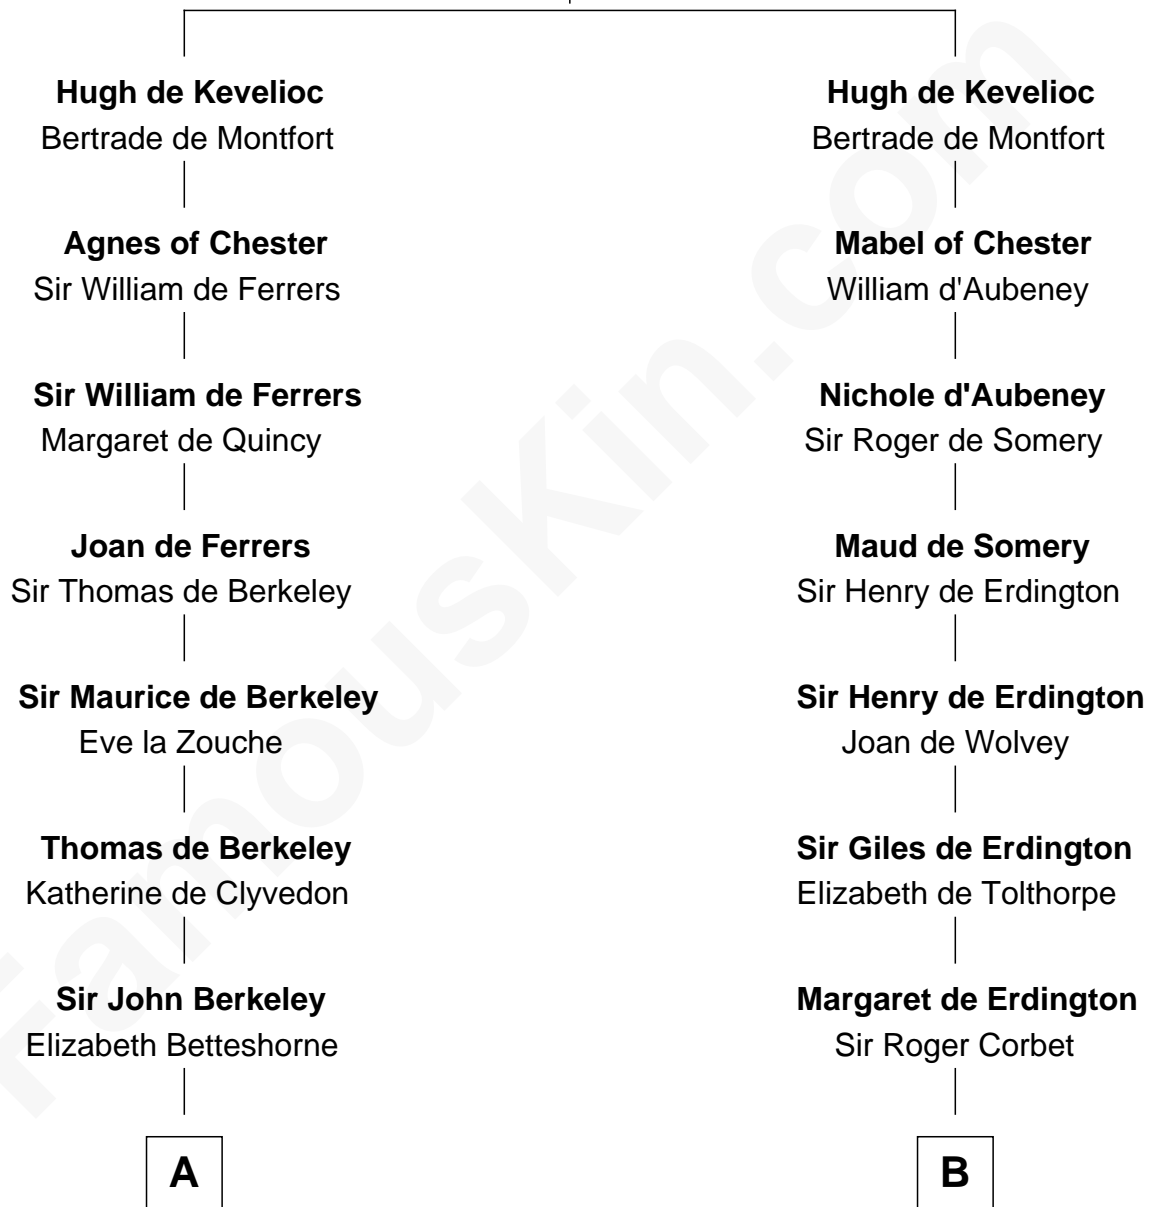

FamousKin.com

Relationship Chart of

Fitzhugh Lee

40th Governor of Virginia

20th cousin 1 time removed of

Thomas Sim Lee

2nd and 7th Governor of Maryland

Sir Ranulf de Gernons

Maud of Gloucester

C

Ann Thompson

George Mason

George Mason

Anne Eilbeck

Gen. John Mason

Anne Maria Murray