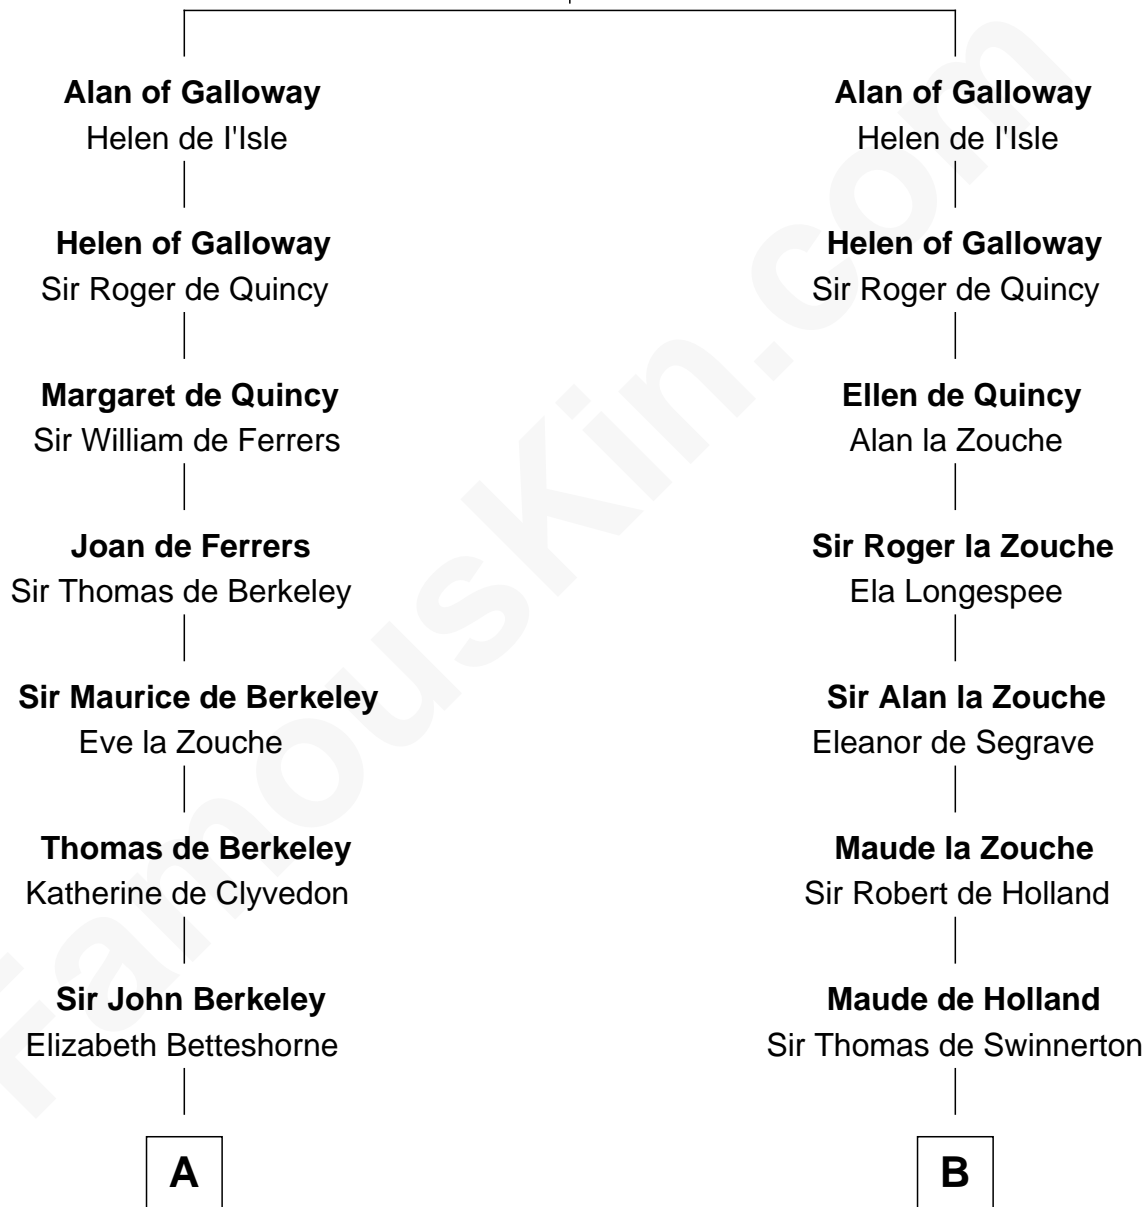

FamousKin.com

Relationship Chart of

Fitzhugh Lee

40th Governor of Virginia

20th cousin 1 time removed of

Thomas Sim Lee

2nd and 7th Governor of Maryland

Roland of Galloway

Helena de Morville

C

Ann Thompson
George Mason

George Mason
Anne Eilbeck

Gen. John Mason
Anne Maria Murray

Anna Maria Mason
Sydney Smith Lee

Fitzhugh Lee
40th Governor of Virginia

D