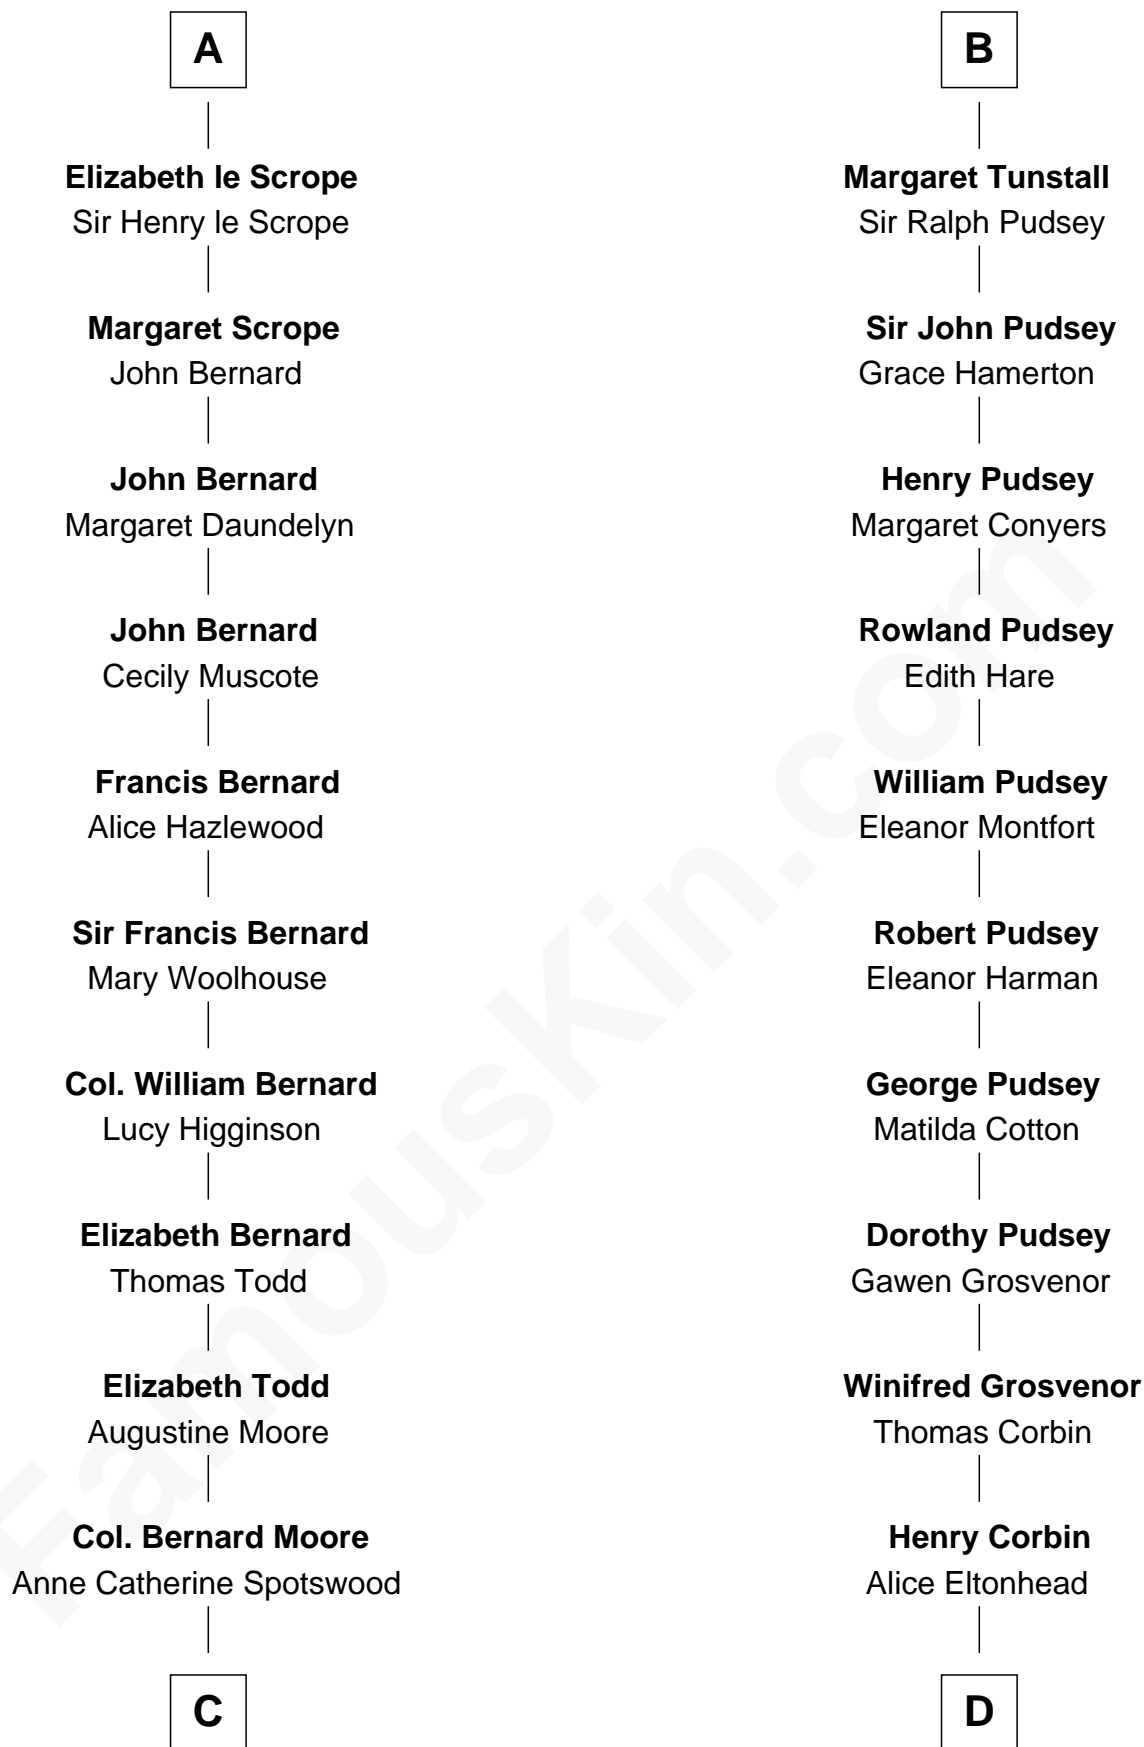

FamousKin.com Relationship Chart of

Fitzhugh Lee

40th Governor of Virginia

20th cousin of

Thomas Sim Lee

2nd and 7th Governor of Maryland

Reginald FitzPiers

C

Anne Butler Moore

Charles Carter

Anne Hill Carter
Maj. Gen. Henry Lee

Sydney Smith Lee
Anna Maria Mason

Fitzhugh Lee
40th Governor of Virginia

D

Laetitia Corbin

Richard Lee