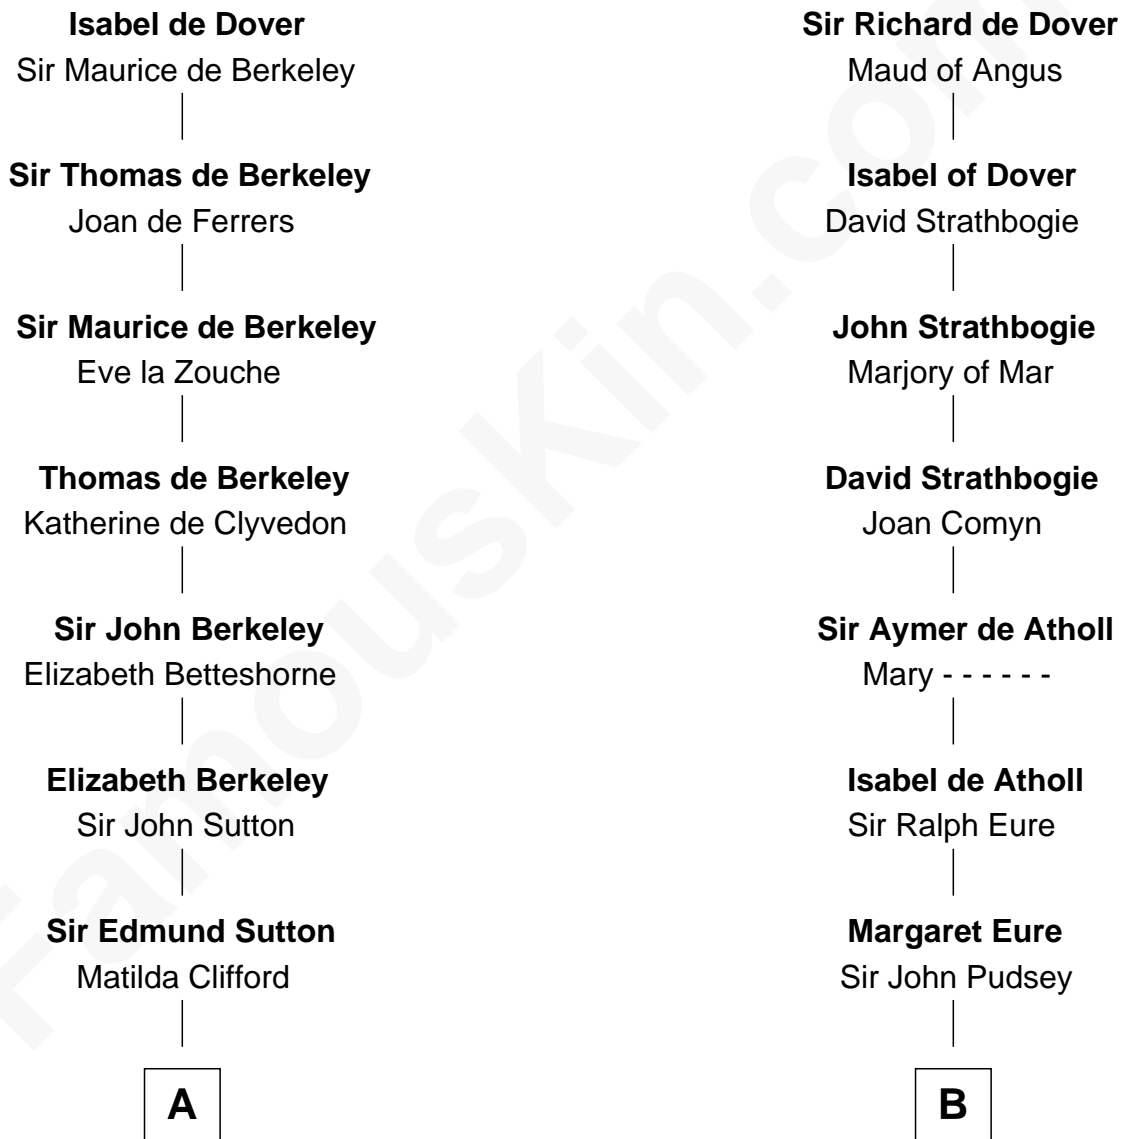

## Relationship Chart of

### Fitzhugh Lee

40th Governor of Virginia

19th cousin 2 times removed of

**Edward Lloyd V**

13th Governor of Maryland

**Sir Richard FitzRoy**

Rose de Dover

**C**

**Gen. John Mason**  
Anne Maria Murray

**Anna Maria Mason**  
Sydney Smith Lee

**Fitzhugh Lee**  
*40th Governor of Virginia*

**D**

**Ann Corbin**  
Col. William Tayloe

**John Tayloe**  
Elizabeth Gwynn

**John Tayloe**  
Rebecca Plater

**Elizabeth Tayloe**  
Col. Edward Lloyd

**Edward Lloyd V**  
*13th Governor of Maryland*