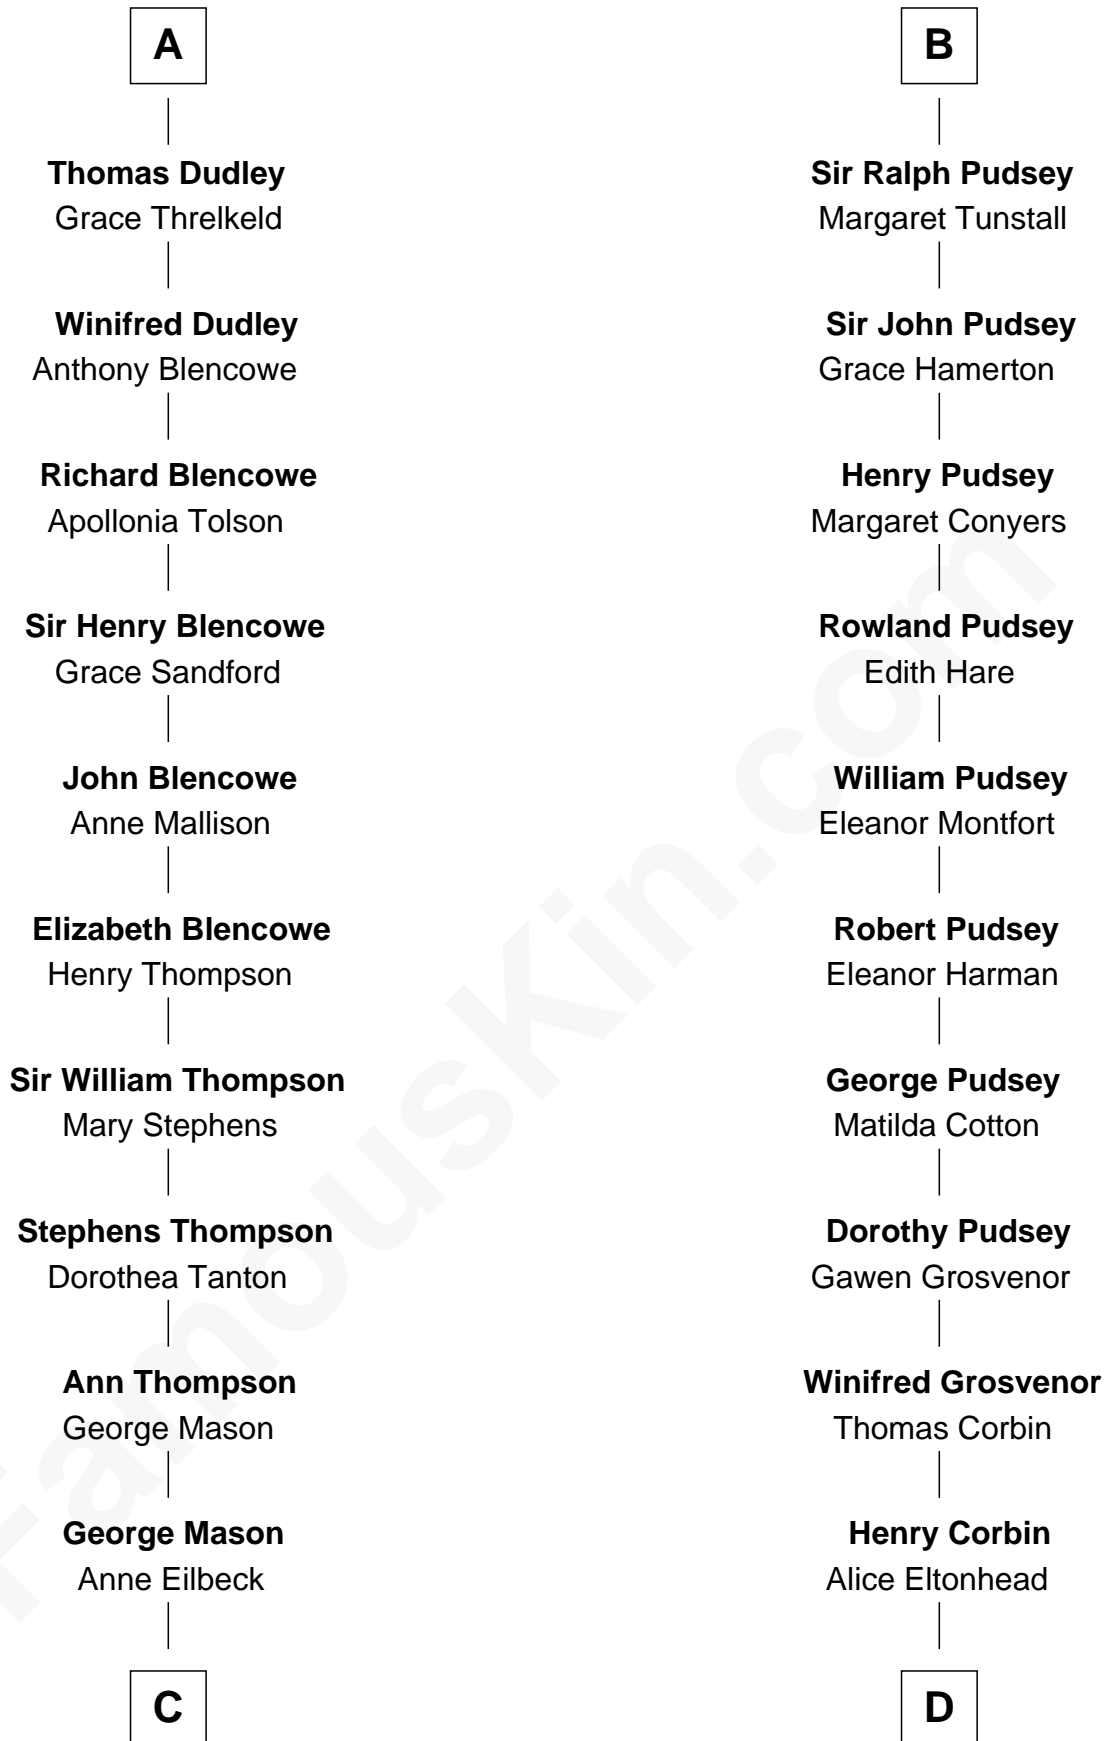

## Relationship Chart of

### Fitzhugh Lee

40th Governor of Virginia

19th cousin 2 times removed of

**Edward Lloyd V**

13th Governor of Maryland

**Sir Richard FitzRoy**

Rose de Dover

**C**

**Gen. John Mason**  
Anne Maria Murray

**Anna Maria Mason**  
Sydney Smith Lee

**Fitzhugh Lee**  
*40th Governor of Virginia*

**D**

**Ann Corbin**  
Col. William Tayloe

**John Tayloe**  
Elizabeth Gwynn

**John Tayloe**  
Rebecca Plater

**Elizabeth Tayloe**  
Col. Edward Lloyd

**Edward Lloyd V**  
*13th Governor of Maryland*