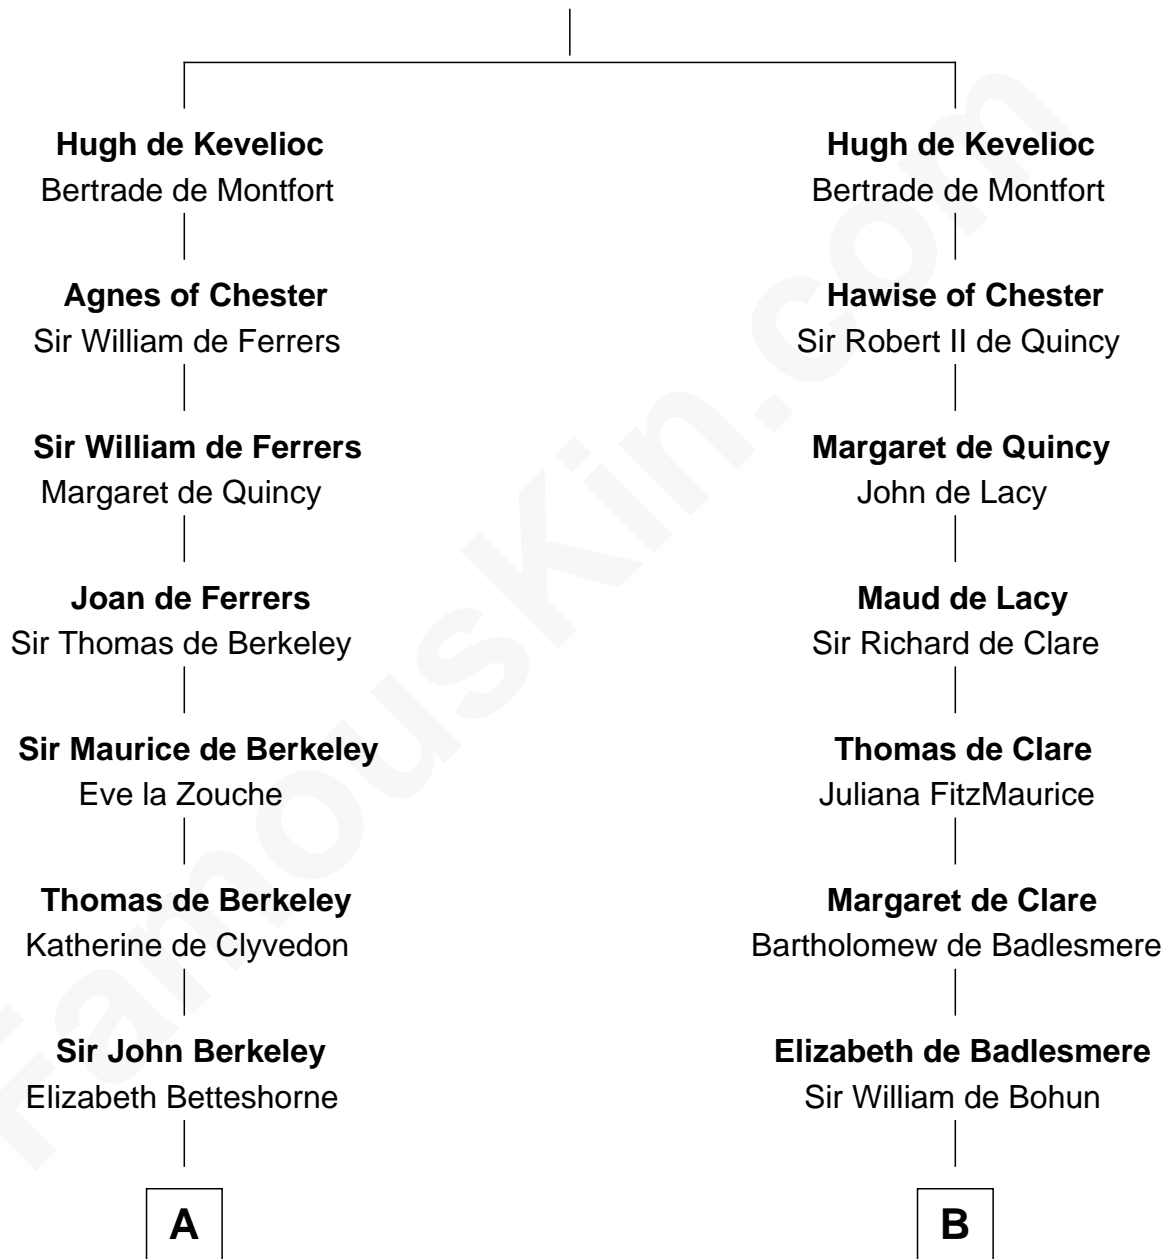

# FamousKin.com Relationship Chart of

**Fitzhugh Lee**

*40th Governor of Virginia*

21st cousin of

**Edward Lloyd V**

*13th Governor of Maryland*

**Sir Ranulf de Gernons**

Maud of Gloucester

**C**

**Ann Thompson**

George Mason

**George Mason**

Anne Eilbeck

**Gen. John Mason**

Anne Maria Murray

**Anna Maria Mason**

Sydney Smith Lee

**Fitzhugh Lee**

*40th Governor of Virginia*

**D**

**Henrietta Maria Neale**

Col. Philemon Lloyd

**Edward Lloyd**

Sarah Covington