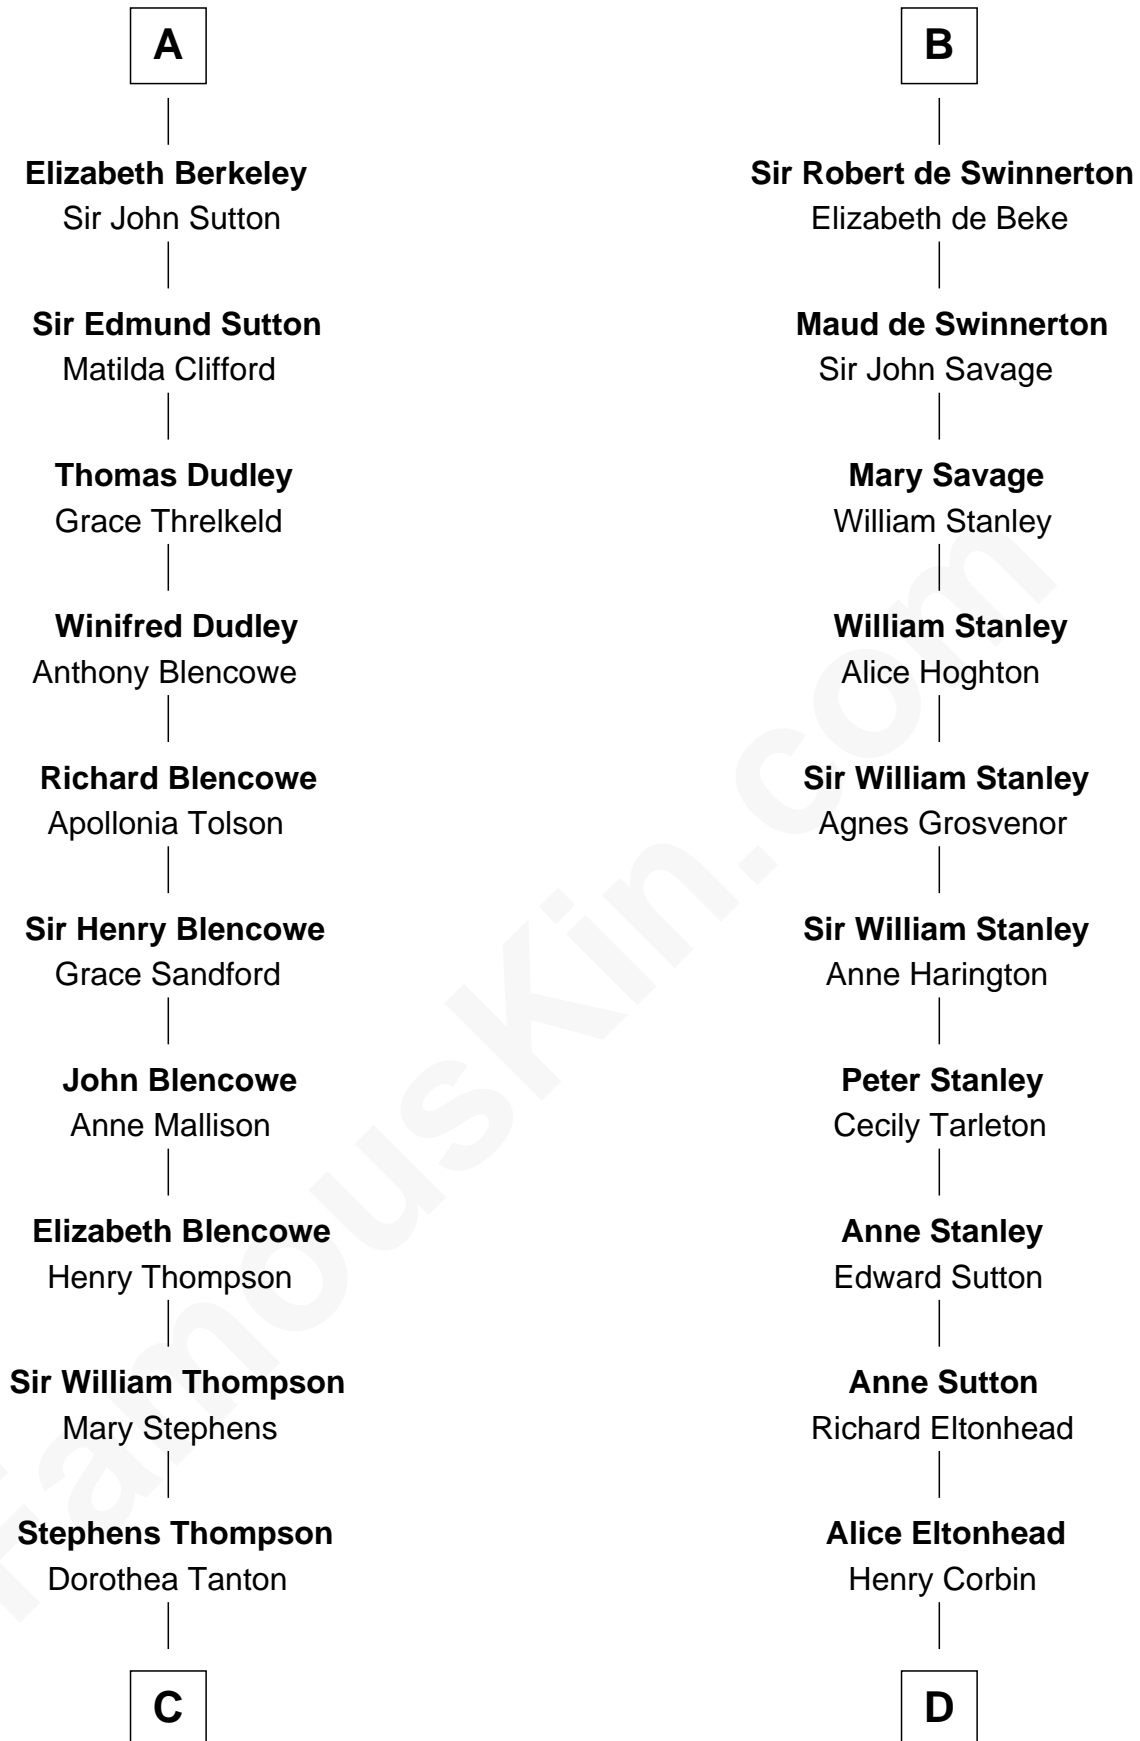

# FamousKin.com Relationship Chart of

**Fitzhugh Lee**

*40th Governor of Virginia*

21st cousin of

**Edward Lloyd V**

*13th Governor of Maryland*

**Roland of Galloway**

Helena de Morville

**C**

**Ann Thompson**

George Mason

**George Mason**

Anne Eilbeck

**Gen. John Mason**

Anne Maria Murray

**Anna Maria Mason**

Sydney Smith Lee

**Fitzhugh Lee**

*40th Governor of Virginia*

**D**

**Ann Corbin**

Col. William Tayloe

**John Tayloe**

Elizabeth Gwynn