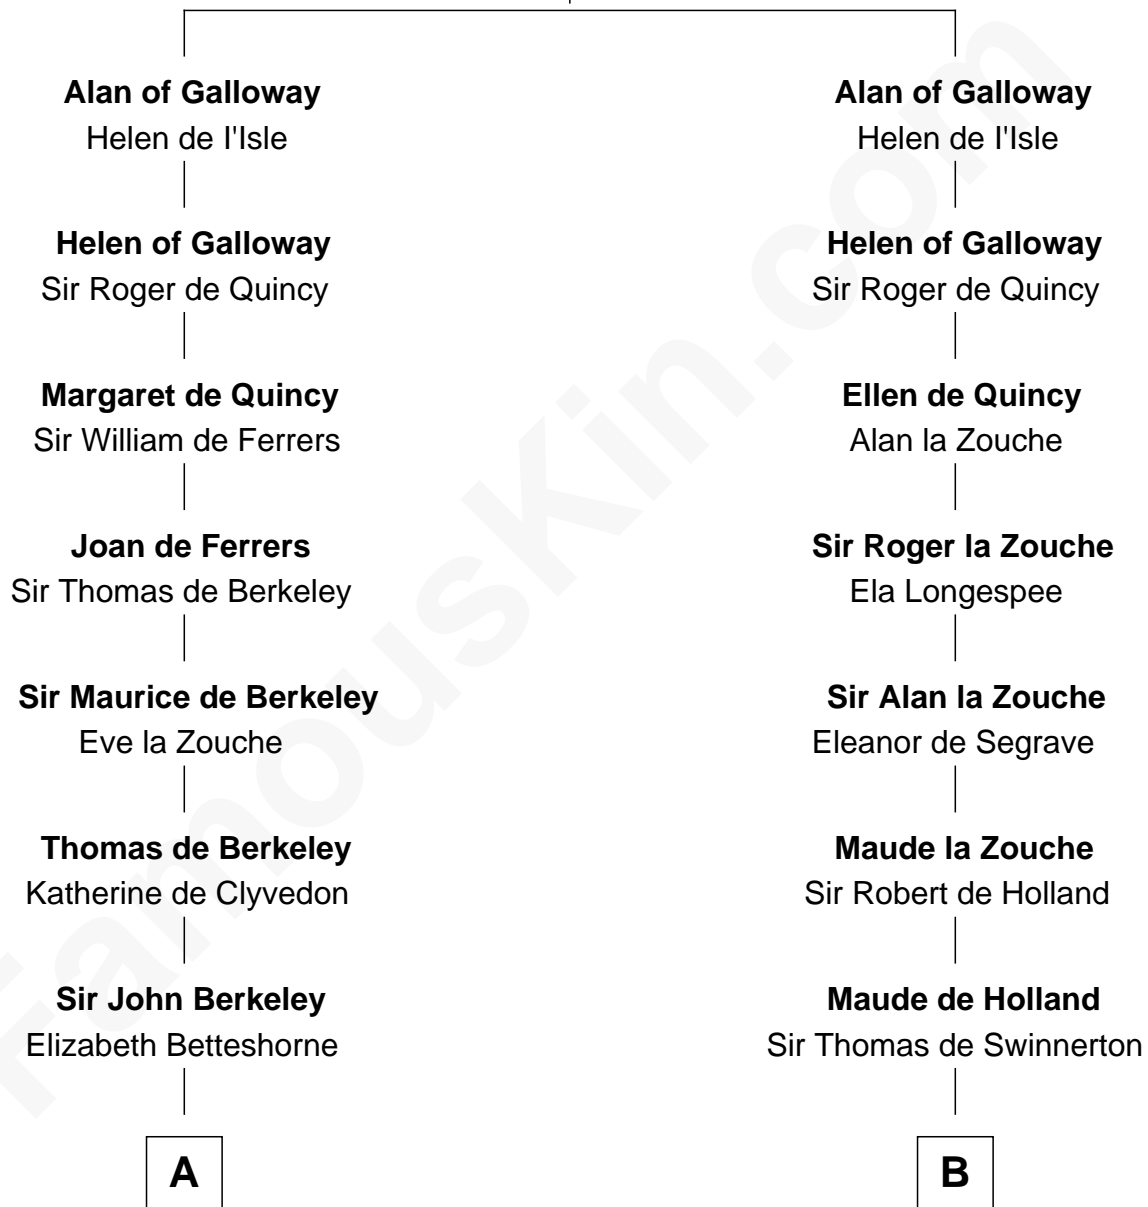

# FamousKin.com Relationship Chart of

**Fitzhugh Lee**

*40th Governor of Virginia*

21st cousin of

**Edward Lloyd V**

*13th Governor of Maryland*

**Roland of Galloway**

Helena de Morville

**C**

**Ann Thompson**

George Mason

**George Mason**

Anne Eilbeck

**Gen. John Mason**

Anne Maria Murray

**Anna Maria Mason**

Sydney Smith Lee

**Fitzhugh Lee**

*40th Governor of Virginia*

**D**

**Ann Corbin**

Col. William Tayloe

**John Tayloe**

Elizabeth Gwynn