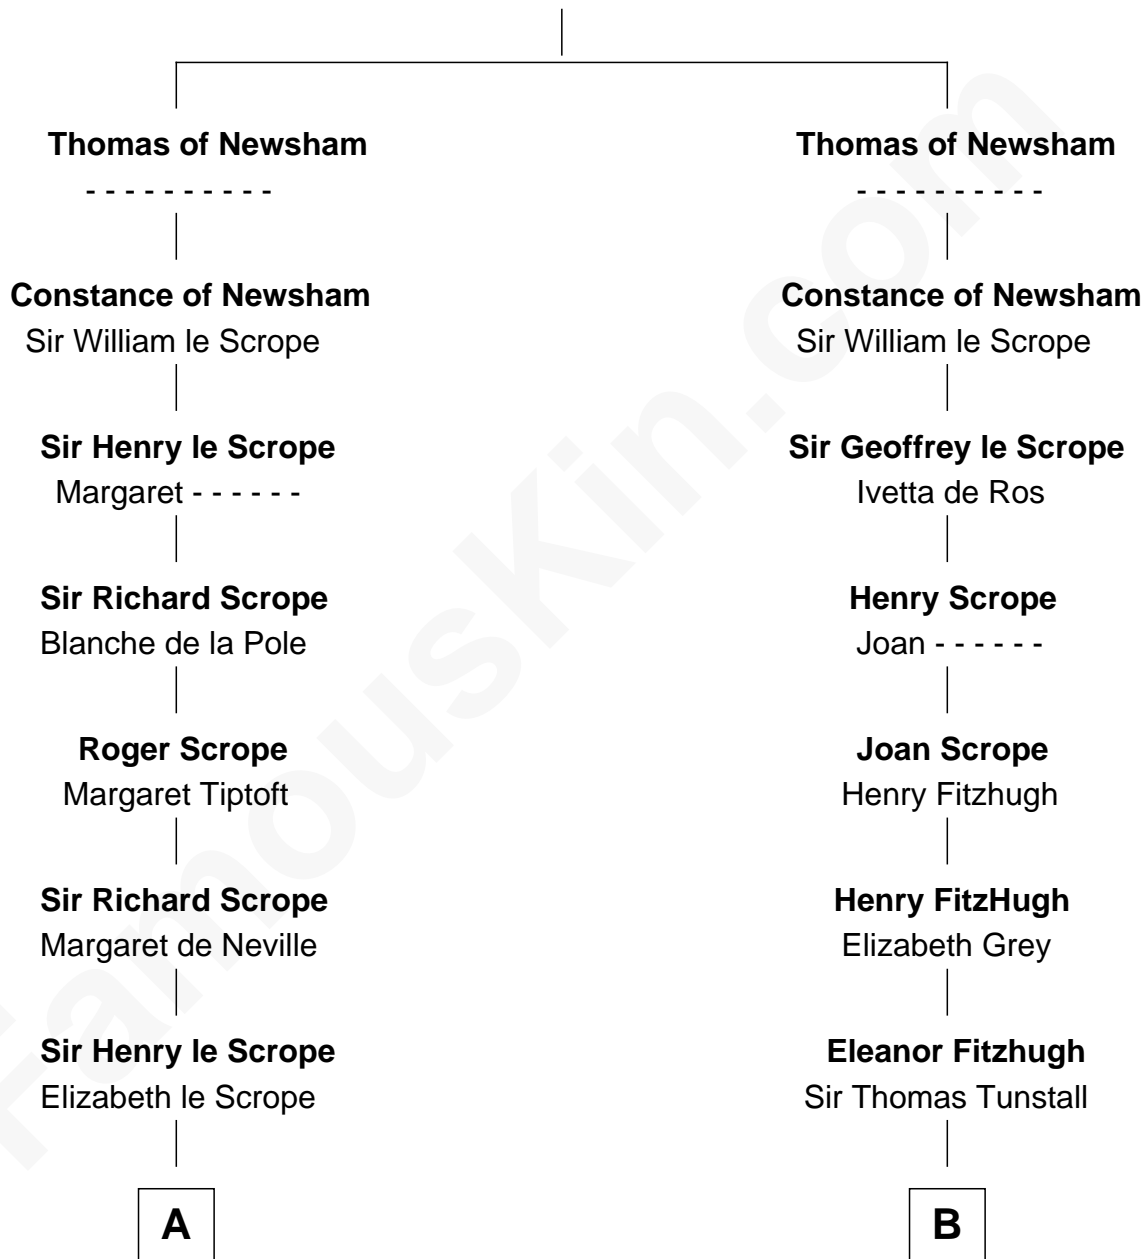

## Relationship Chart of

### Fitzhugh Lee

40th Governor of Virginia

19th cousin 2 times removed of

**Edward Lloyd V**

13th Governor of Maryland

**Gillo de Newsham**

**C**

**Anne Hill Carter**  
Maj. Gen. Henry Lee

**Sydney Smith Lee**  
Anna Maria Mason

**Fitzhugh Lee**  
*40th Governor of Virginia*

**D**

**Ann Corbin**  
Col. William Tayloe

**John Tayloe**  
Elizabeth Gwynn

**John Tayloe**  
Rebecca Plater

**Elizabeth Tayloe**  
Col. Edward Lloyd

**Edward Lloyd V**  
*13th Governor of Maryland*