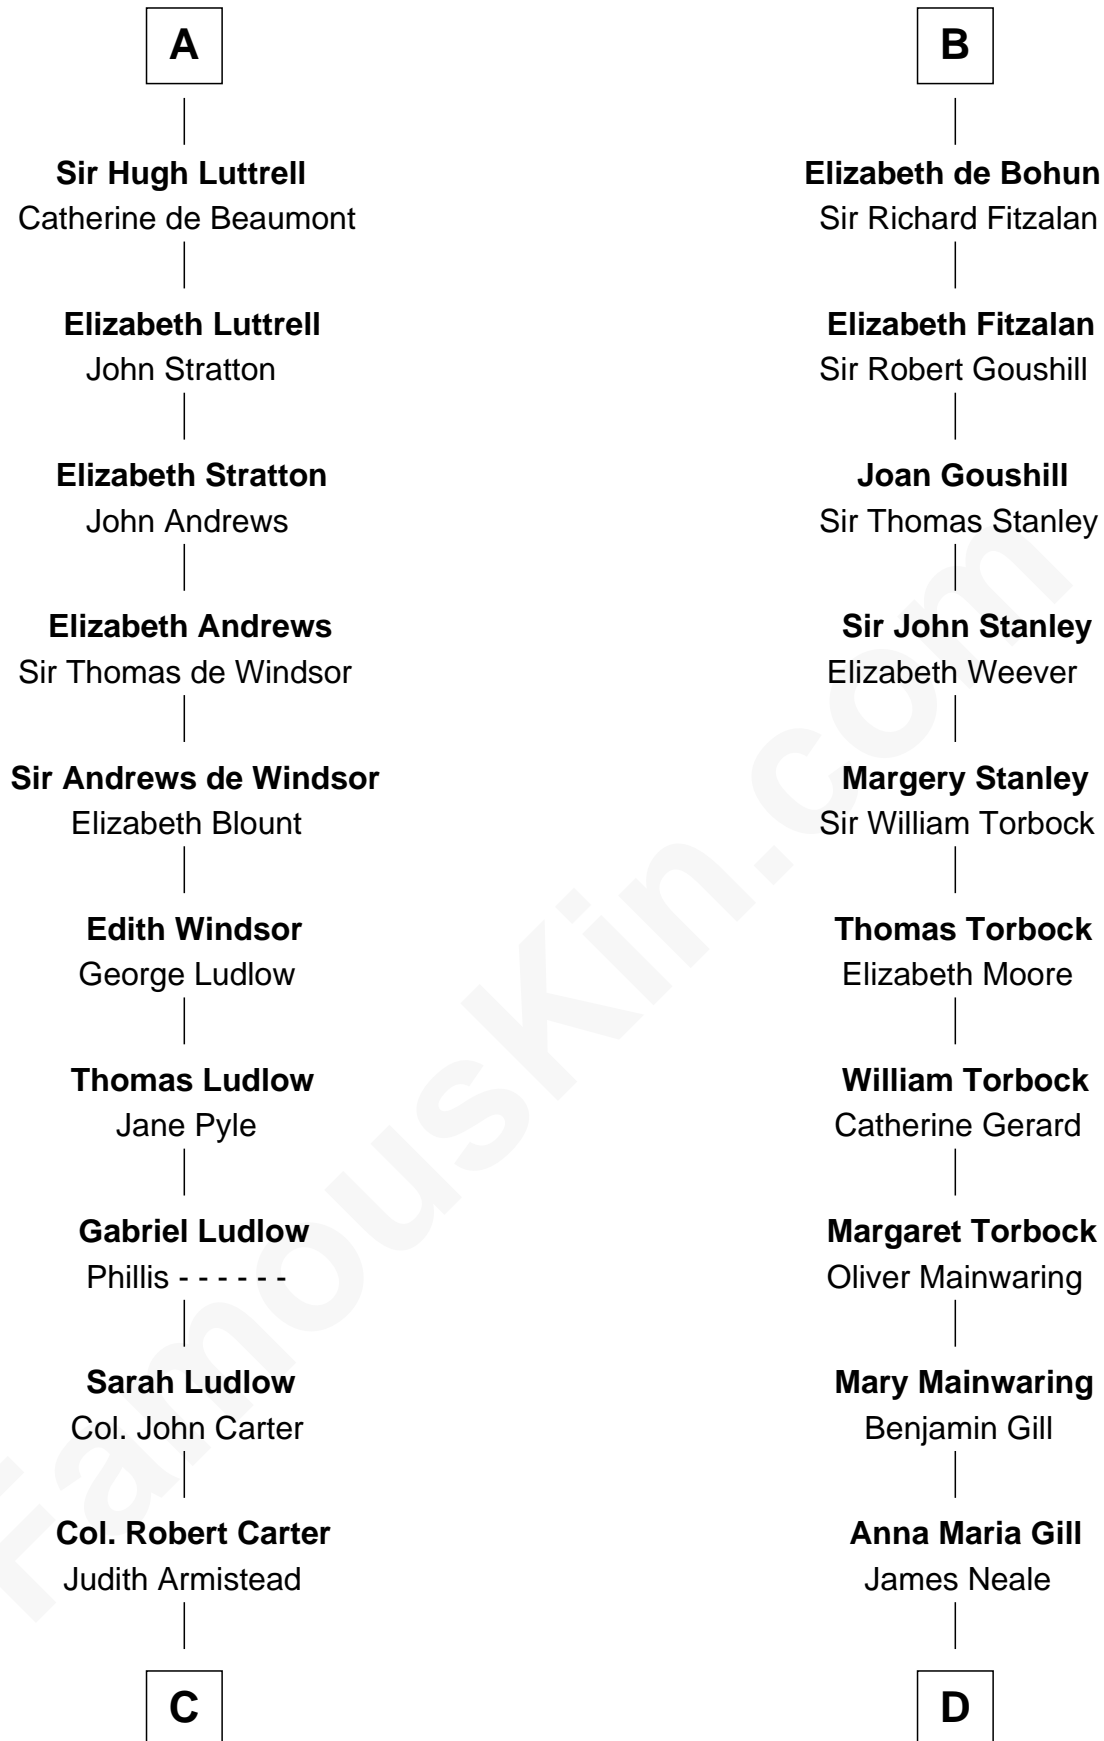

FamousKin.com Relationship Chart of

Fitzhugh Lee

40th Governor of Virginia

21st cousin of

Edward Lloyd V

13th Governor of Maryland

Robert de Quincy
Orabel FitzNess

Sir Saher IV de Quincy
Margaret de Beaumont

A

Sir Saher IV de Quincy
Margaret de Beaumont

Sir Robert II de Quincy
Hawise of Chester

Margaret de Quincy
John de Lacy

Maud de Lacy
Sir Richard de Clare

Thomas de Clare
Juliana FitzMaurice

Margaret de Clare
Bartholomew de Badlesmere

Elizabeth de Badlesmere
Sir William de Bohun

B

C

John Carter
Elizabeth Hill

Charles Carter
Anne Butler Moore

Anne Hill Carter
Maj. Gen. Henry Lee

Sydney Smith Lee
Anna Maria Mason

Fitzhugh Lee
40th Governor of Virginia