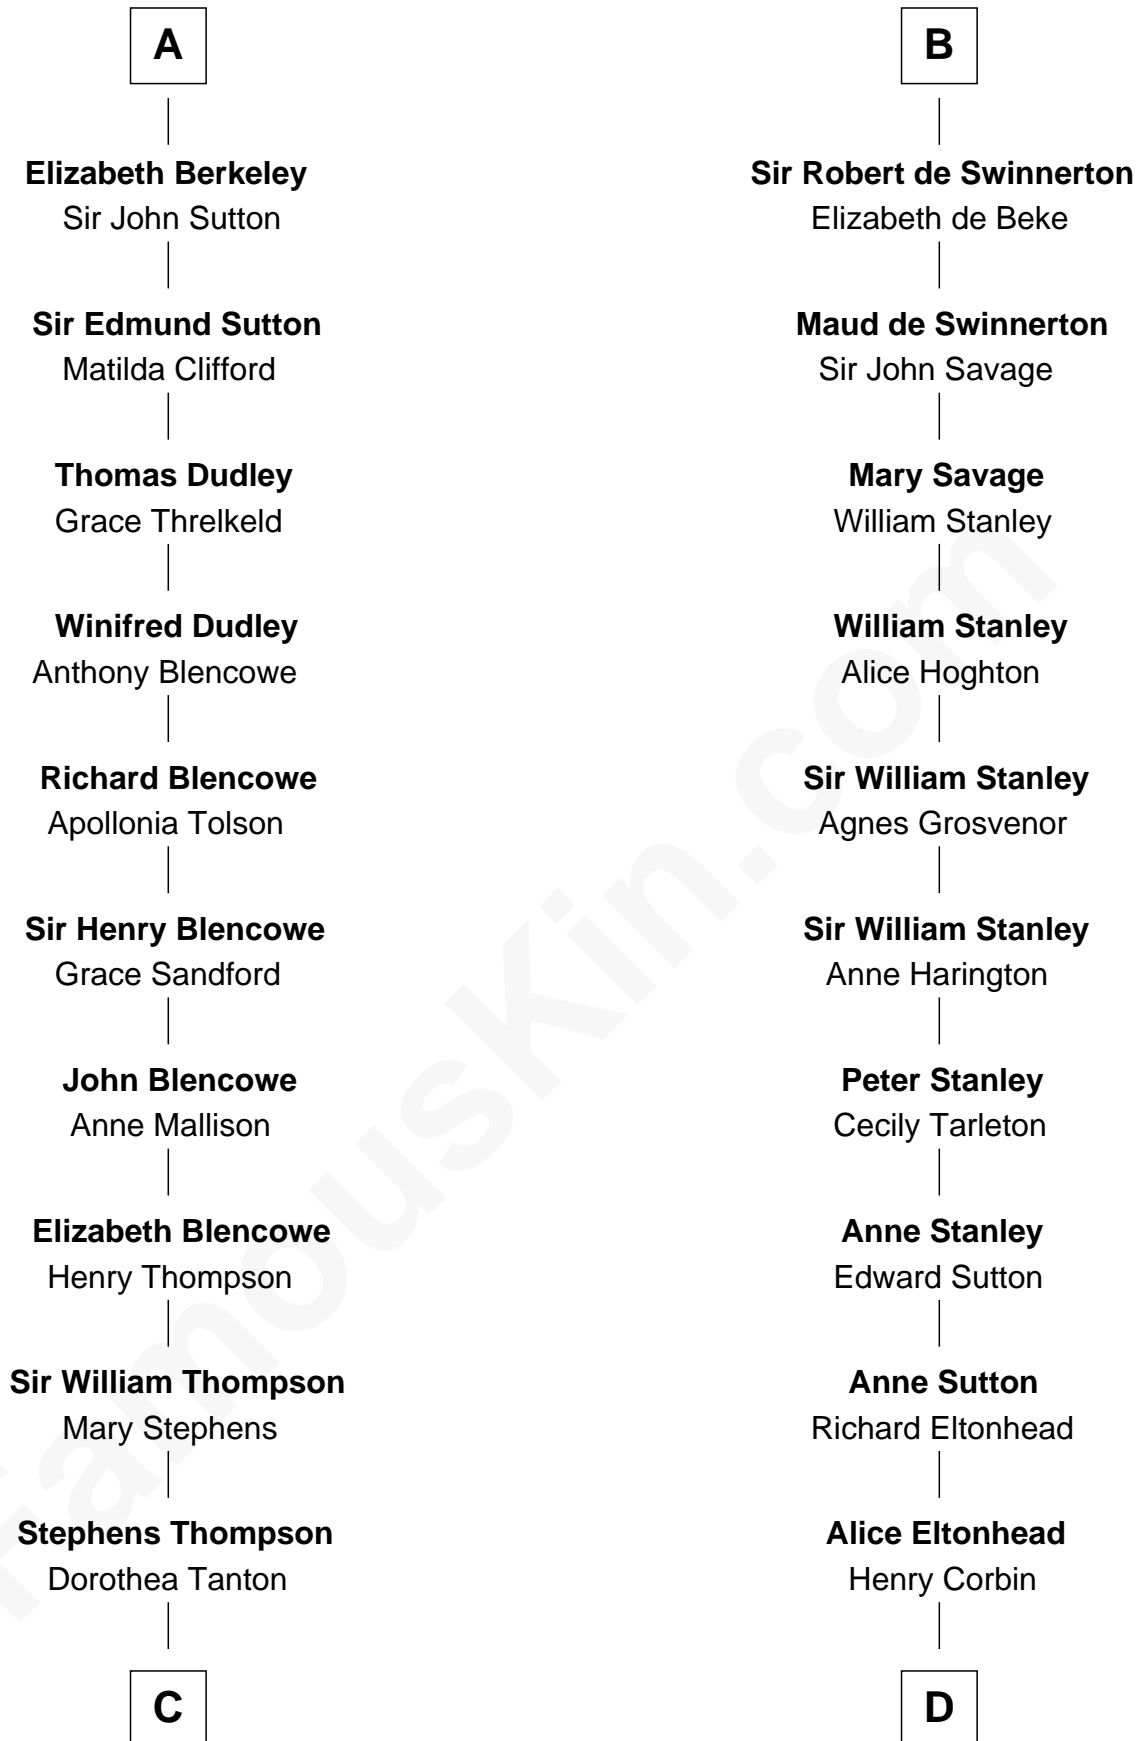

# FamousKin.com Relationship Chart of

**Fitzhugh Lee**

*40th Governor of Virginia*

21st cousin of

**Edward Lloyd V**

*13th Governor of Maryland*

**Reginald de l'Isle**

*Fonia of Moray*

**C**

**Ann Thompson**

George Mason

**George Mason**

Anne Eilbeck

**Gen. John Mason**

Anne Maria Murray

**Anna Maria Mason**

Sydney Smith Lee

**Fitzhugh Lee**

*40th Governor of Virginia*

**D**

**Ann Corbin**

Col. William Tayloe

**John Tayloe**

Elizabeth Gwynn