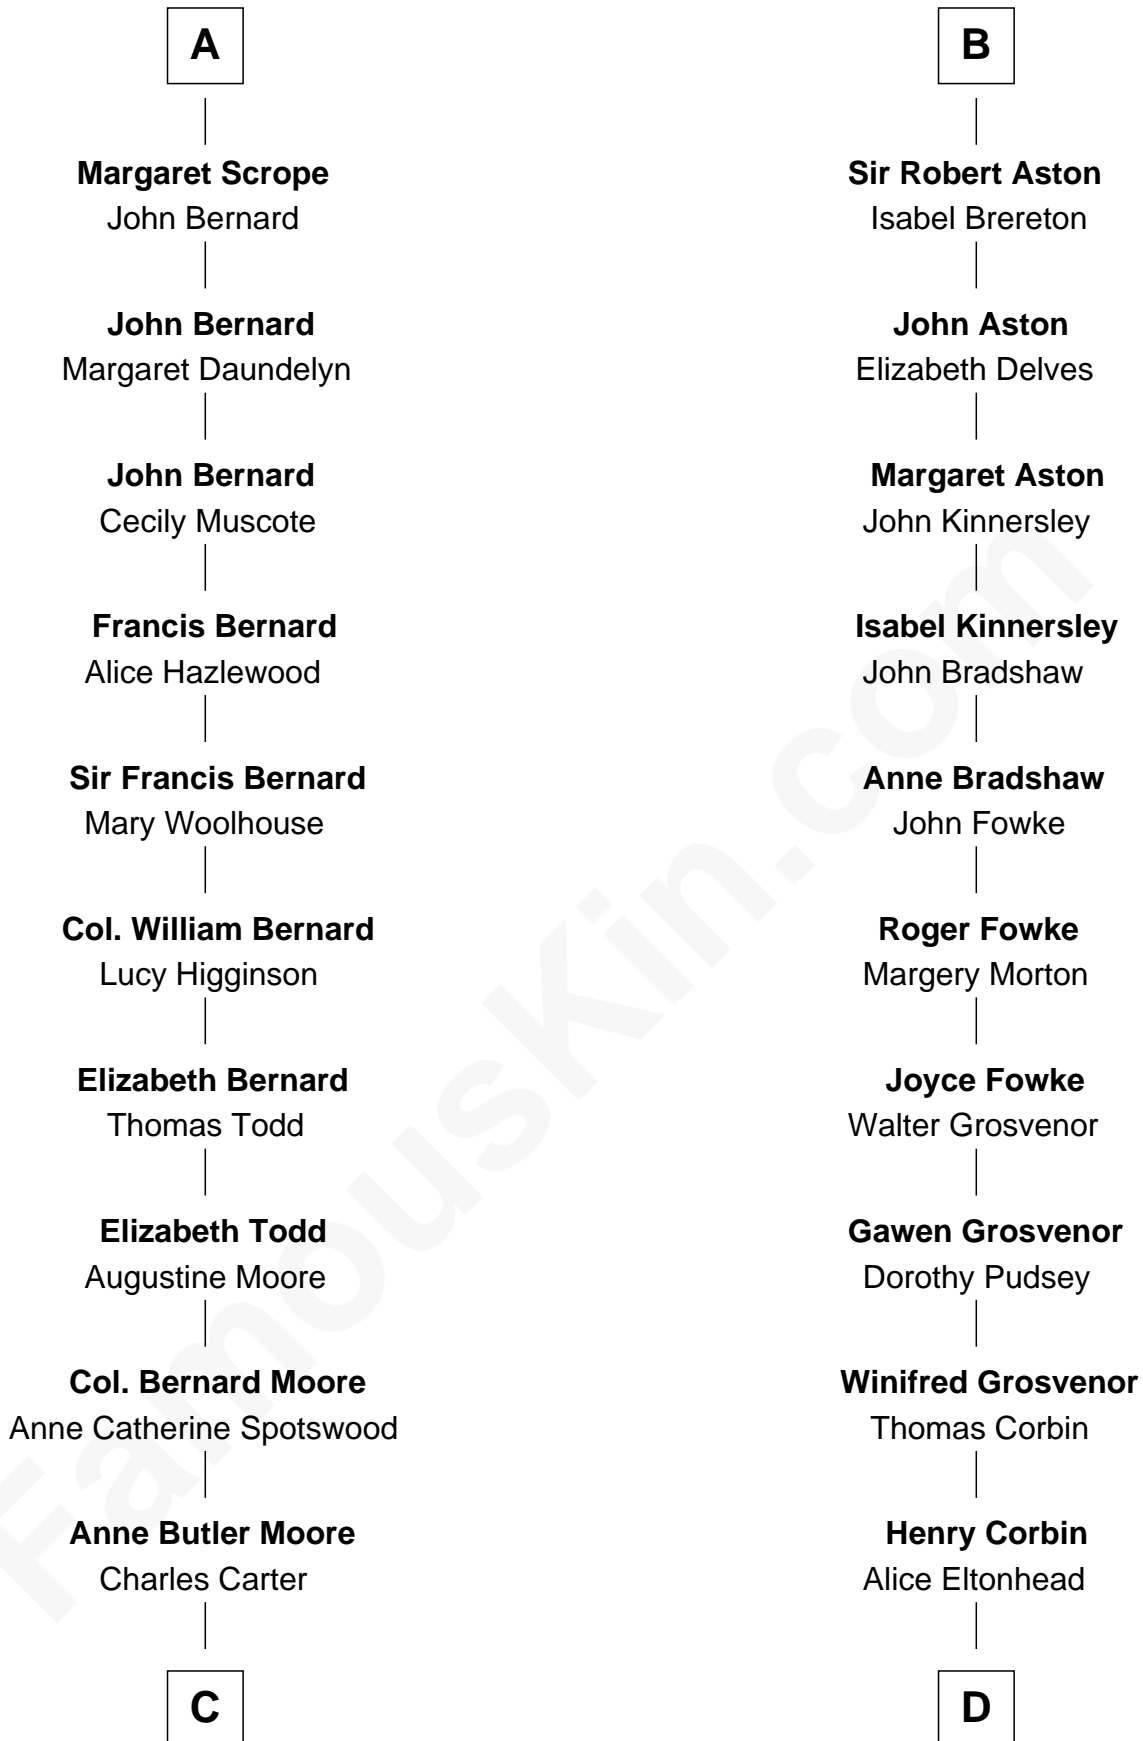

FamousKin.com

Relationship Chart of

Fitzhugh Lee

40th Governor of Virginia

19th cousin 2 times removed of

Edward Lloyd V

13th Governor of Maryland

C

Anne Hill Carter
Maj. Gen. Henry Lee

Sydney Smith Lee
Anna Maria Mason

Fitzhugh Lee
40th Governor of Virginia

D

Ann Corbin
Col. William Tayloe

John Tayloe
Elizabeth Gwynn

John Tayloe
Rebecca Plater

Elizabeth Tayloe
Col. Edward Lloyd

Edward Lloyd V
13th Governor of Maryland