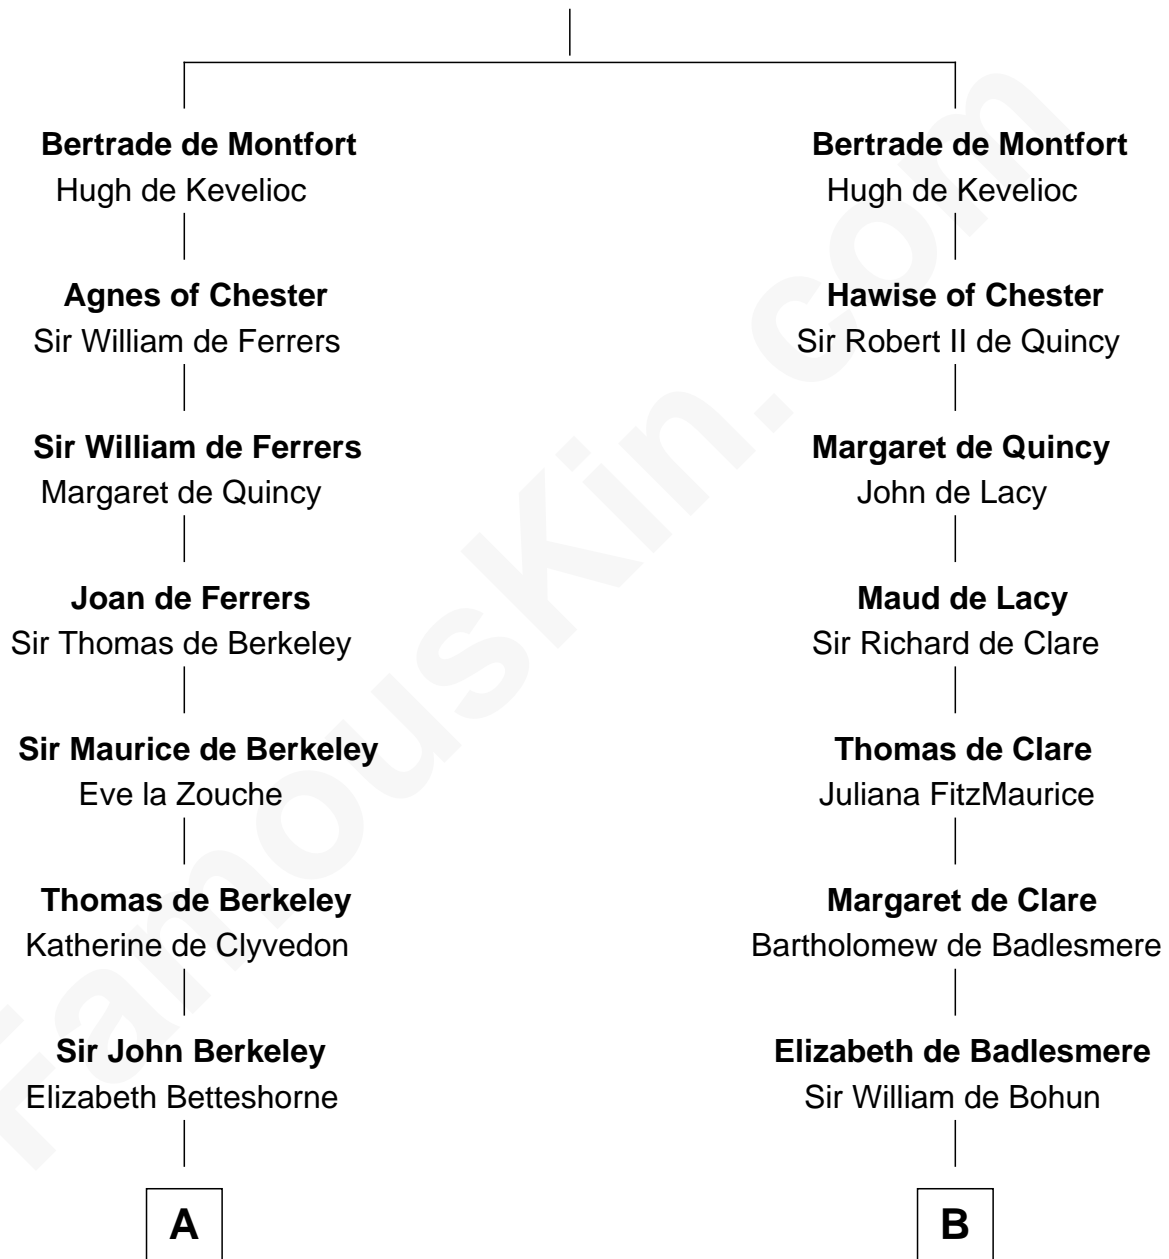

FamousKin.com

Relationship Chart of

Fitzhugh Lee

40th Governor of Virginia

21st cousin of

Charles Goldsborough

16th Governor of Maryland

Simon III de Montfort

Maud - - - - -

C

Ann Thompson
George Mason

George Mason
Anne Eilbeck

Gen. John Mason
Anne Maria Murray

Anna Maria Mason
Sydney Smith Lee

Fitzhugh Lee
40th Governor of Virginia

D

Henrietta Maria Neale
Col. Philemon Lloyd

Anna Maria Lloyd
Richard Tilghman

William Tilghman
Margaret Lloyd

Anna Maria Tilghman
Charles Goldsborough

Charles Goldsborough
16th Governor of Maryland