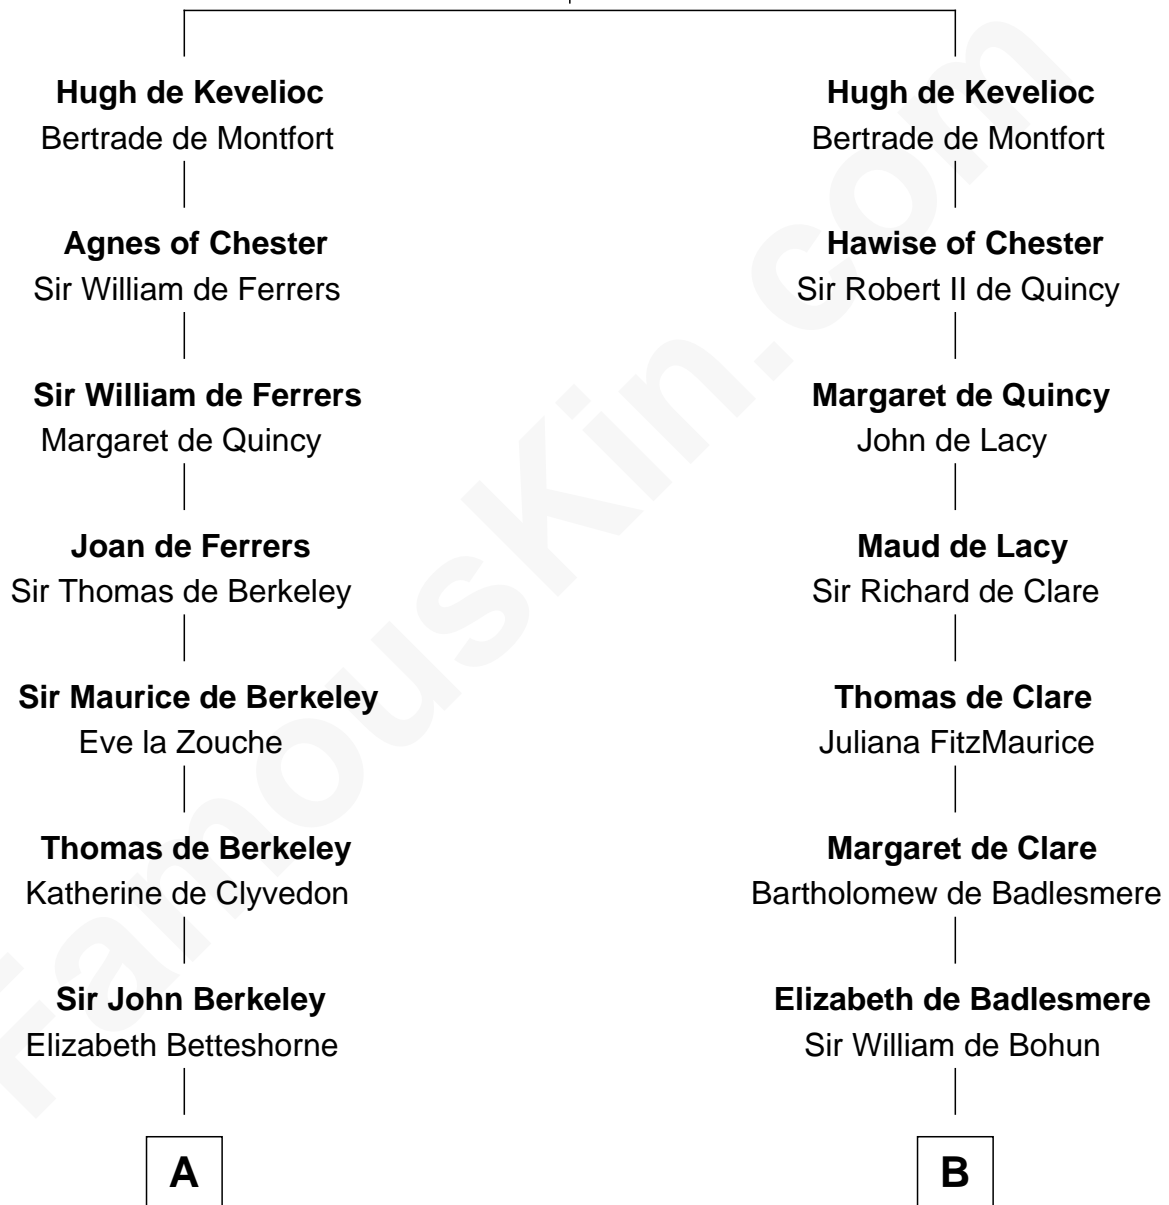

FamousKin.com

Relationship Chart of

Fitzhugh Lee

40th Governor of Virginia

21st cousin of

Charles Goldsborough

16th Governor of Maryland

Sir Ranulf de Gernons

Maud of Gloucester

C

Ann Thompson

George Mason

George Mason

Anne Eilbeck

Gen. John Mason

Anne Maria Murray

Anna Maria Mason

Sydney Smith Lee

Fitzhugh Lee

40th Governor of Virginia

D

Henrietta Maria Neale

Col. Philemon Lloyd

Anna Maria Lloyd