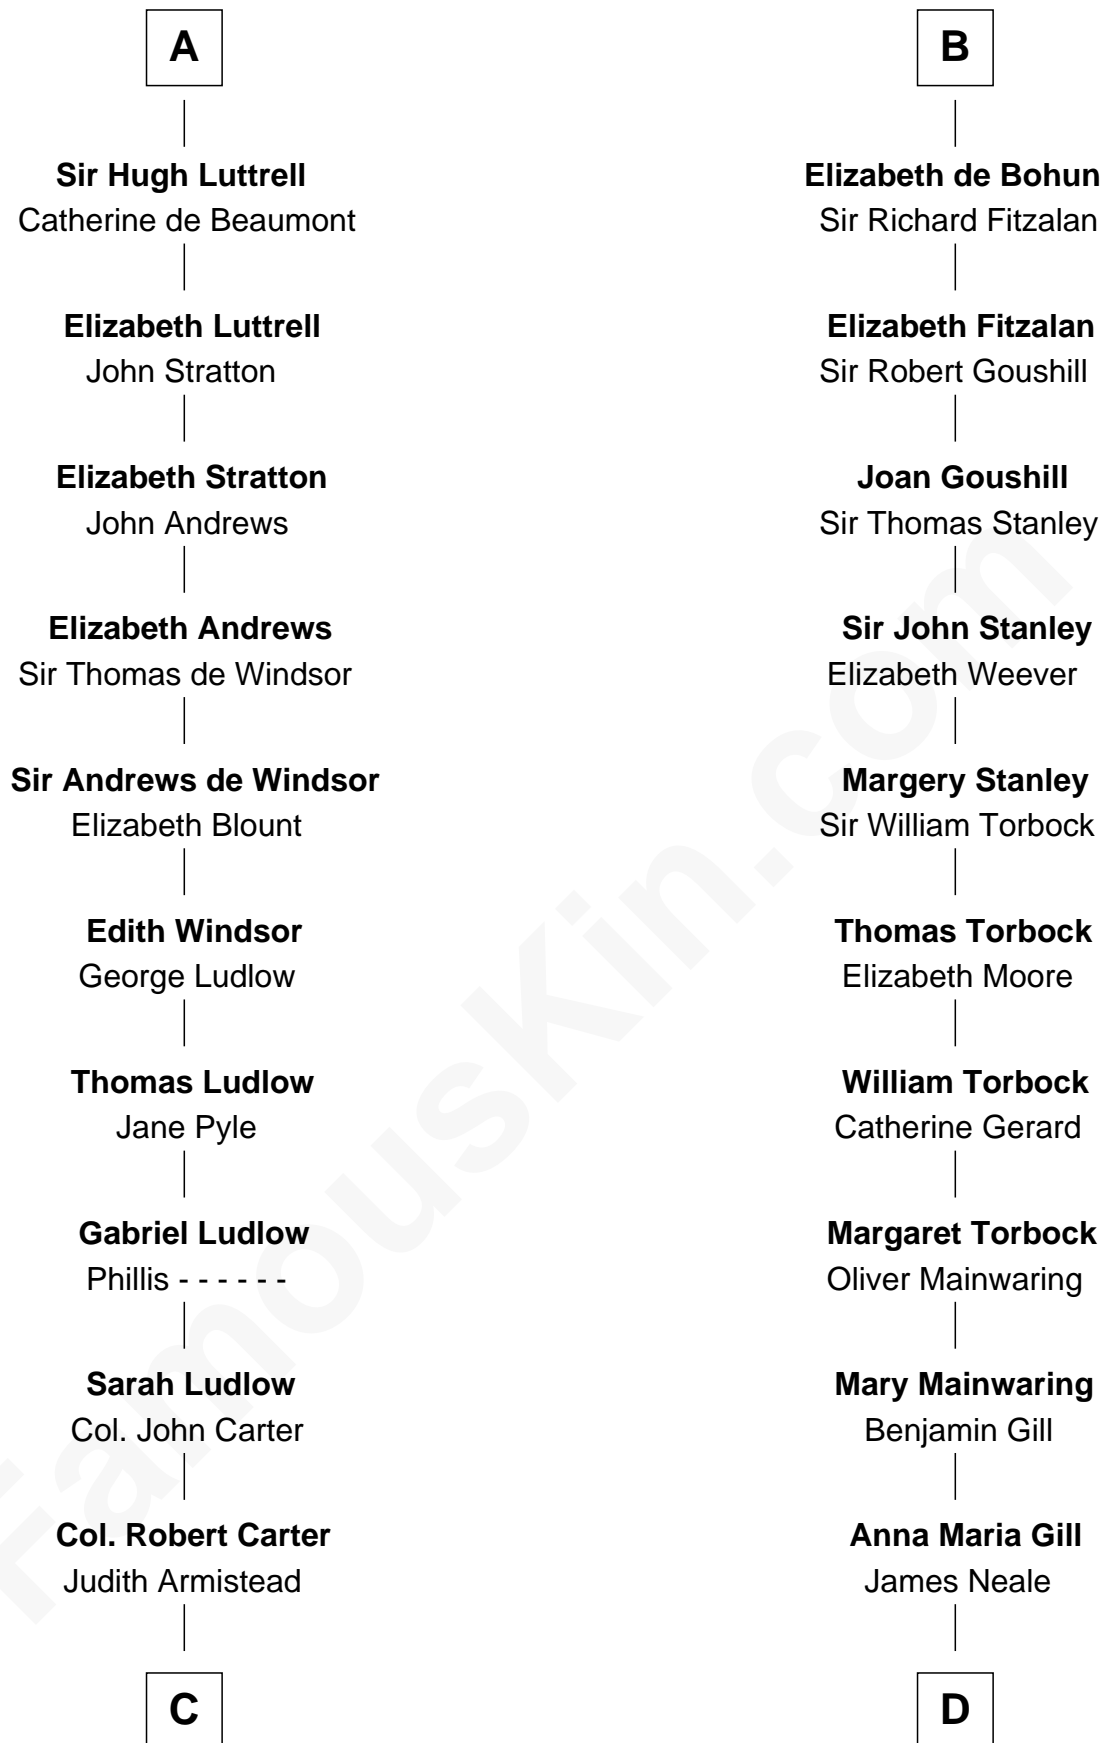

FamousKin.com

Relationship Chart of

Fitzhugh Lee

40th Governor of Virginia

21st cousin of

Charles Goldsborough

16th Governor of Maryland

C

John Carter
Elizabeth Hill

Charles Carter
Anne Butler Moore

Anne Hill Carter
Maj. Gen. Henry Lee

Sydney Smith Lee
Anna Maria Mason

Fitzhugh Lee
40th Governor of Virginia

D

Henrietta Maria Neale
Col. Philemon Lloyd