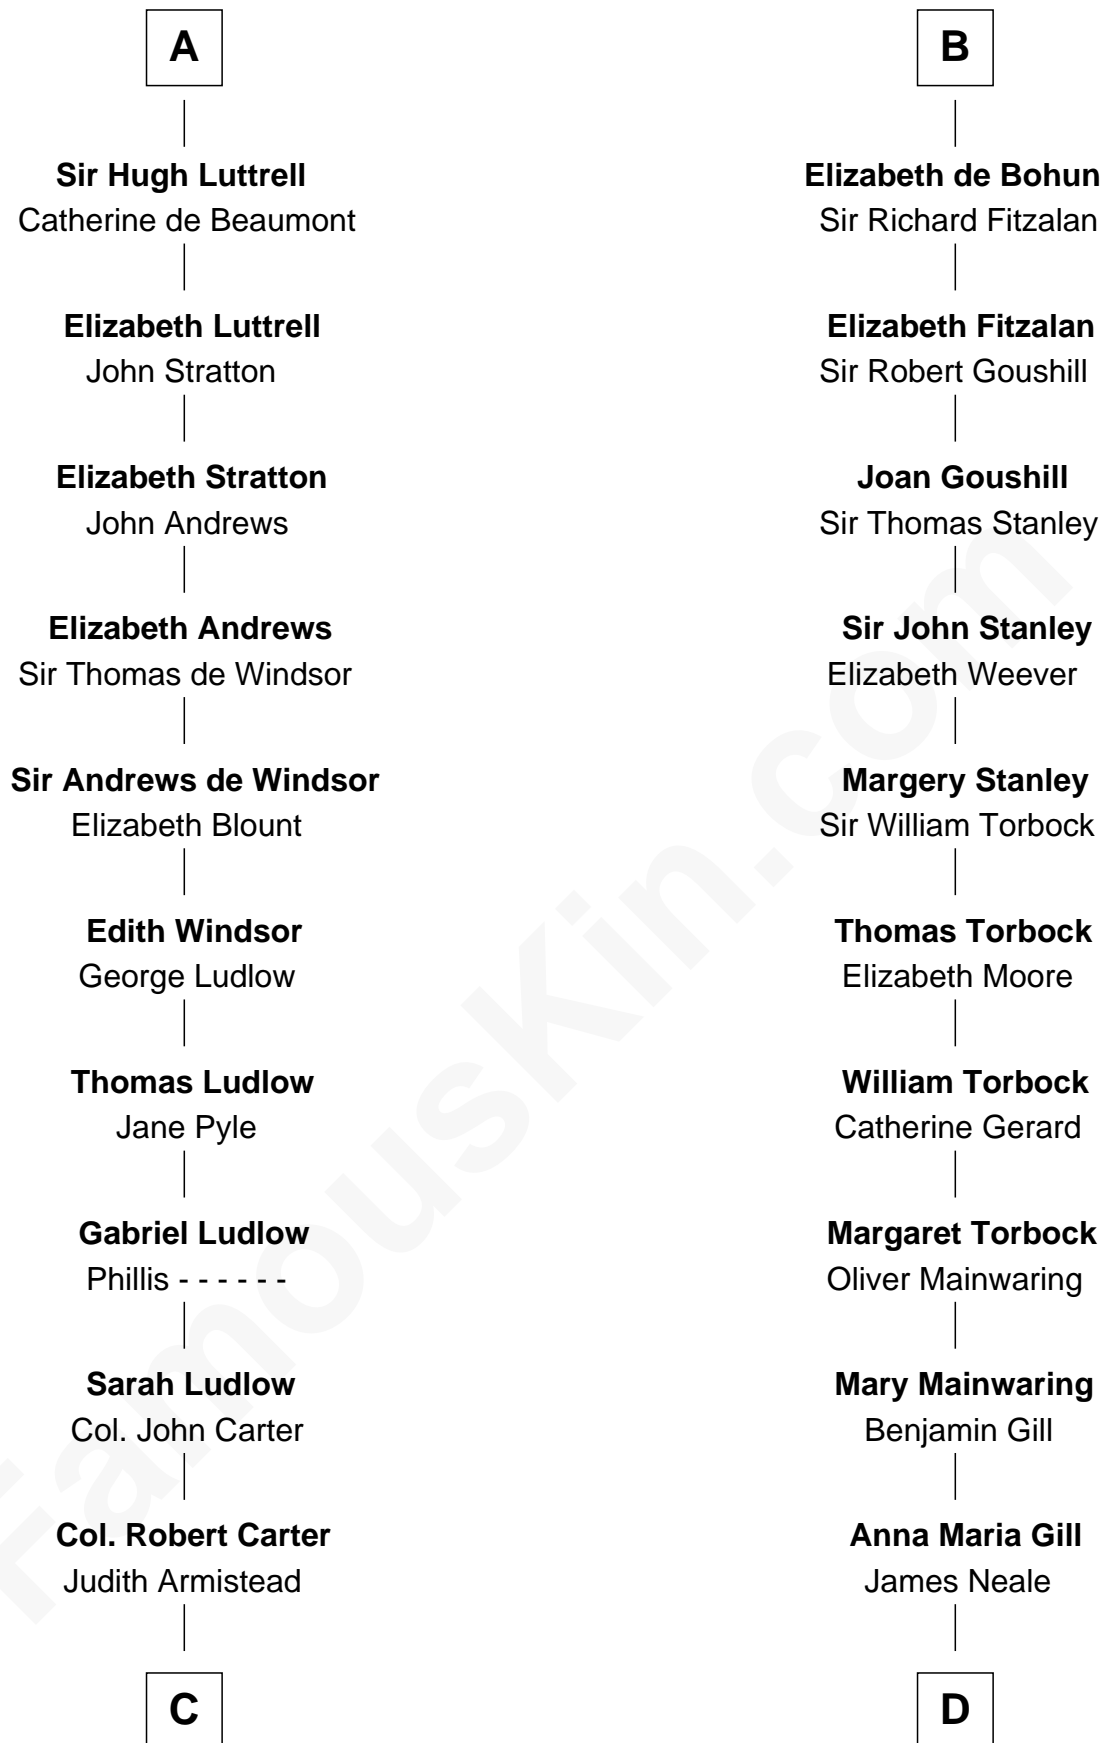

FamousKin.com

Relationship Chart of

Fitzhugh Lee

40th Governor of Virginia

21st cousin of

Charles Goldsborough

16th Governor of Maryland

Robert de Quincy
Orabel FitzNess

Sir Saher IV de Quincy
Margaret de Beaumont

Hawise de Quincy
Hugh de Vere

Isabel de Vere
Sir John de Courtenay

Sir Hugh de Courtenay
Eleanor le Despencer

Sir Hugh de Courtenay
Agnes de St. John

Sir Hugh de Courtnay
Margaret de Bohun

Elizabeth de Courtnay
Sir Andrew Luttrell

A

Sir Saher IV de Quincy
Margaret de Beaumont

Sir Robert II de Quincy
Hawise of Chester

Margaret de Quincy
John de Lacy

Maud de Lacy
Sir Richard de Clare

Thomas de Clare
Juliana FitzMaurice

Margaret de Clare
Bartholomew de Badlesmere

Elizabeth de Badlesmere
Sir William de Bohun

B

C

John Carter
Elizabeth Hill

Charles Carter
Anne Butler Moore

Anne Hill Carter
Maj. Gen. Henry Lee

Sydney Smith Lee
Anna Maria Mason