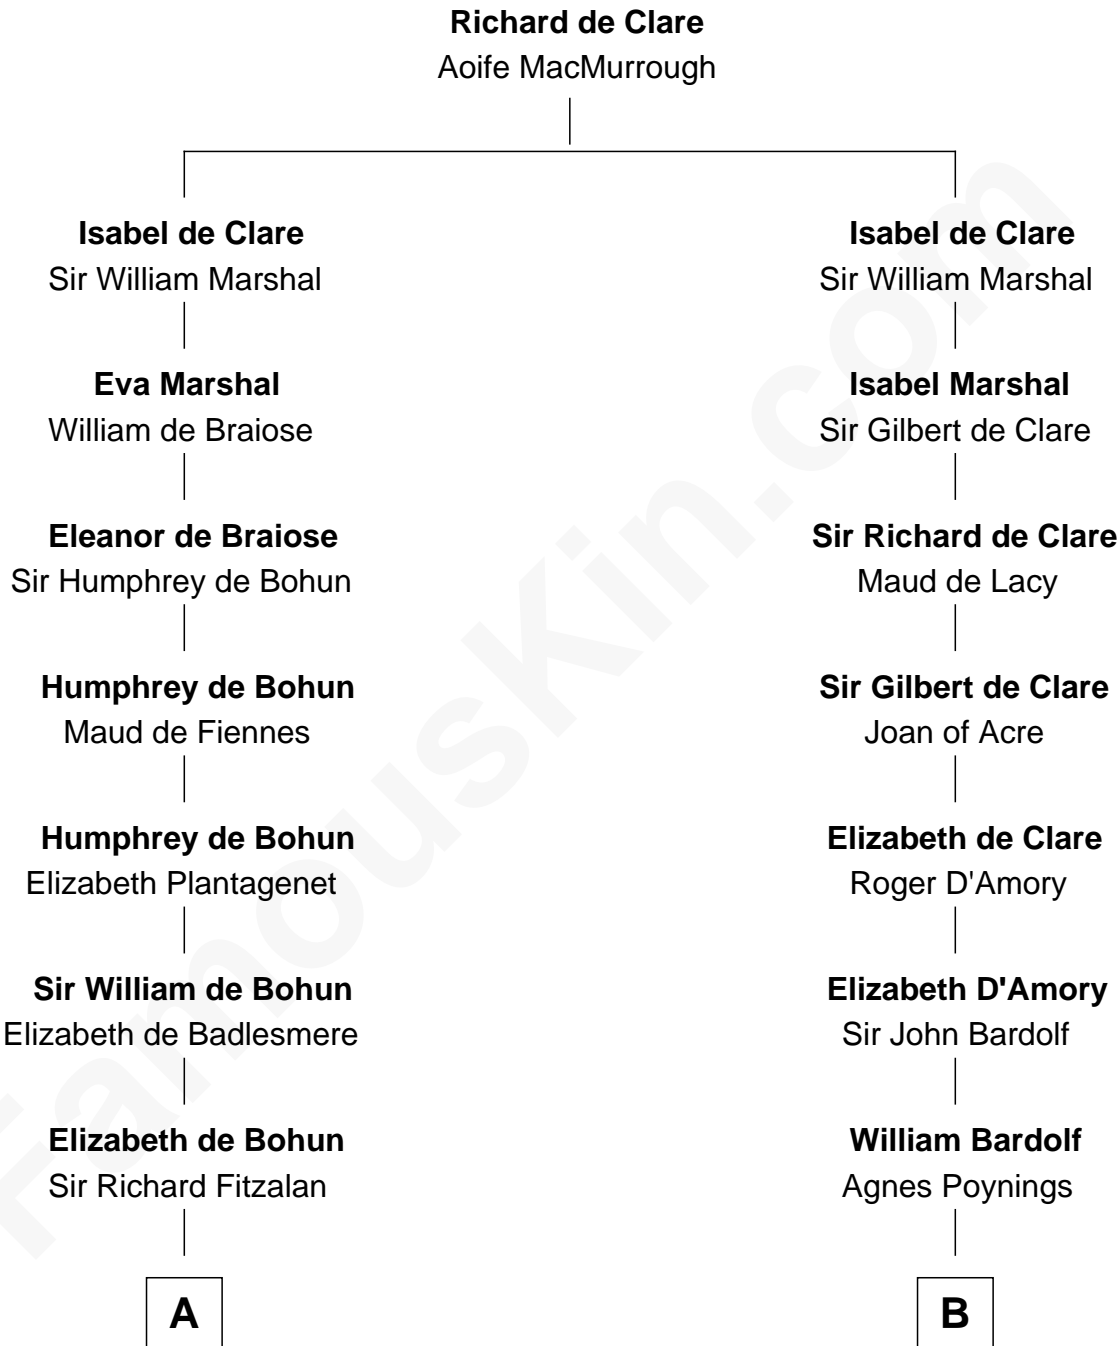

# FamousKin.com Relationship Chart of Fitzhugh Lee

40th Governor of Virginia

20th cousin 1 time removed of

**Charles Carnan Ridgely**  
15th Governor of Maryland

**C**

**Henry Lee**  
Mary Bland

**Col. Henry Lee**  
Lucy Grymes

**Maj. Gen. Henry Lee**  
Anne Hill Carter

**Sydney Smith Lee**  
Anna Maria Mason

**Fitzhugh Lee**  
*40th Governor of Virginia*

**D**

**John Howard**  
Mary Warfield

**Rachel Howard**  
Col. Charles Ridgely

**Achsah Ridgely**  
Charles R. Carnan

**Charles Carnan Ridgely**  
*15th Governor of Maryland*