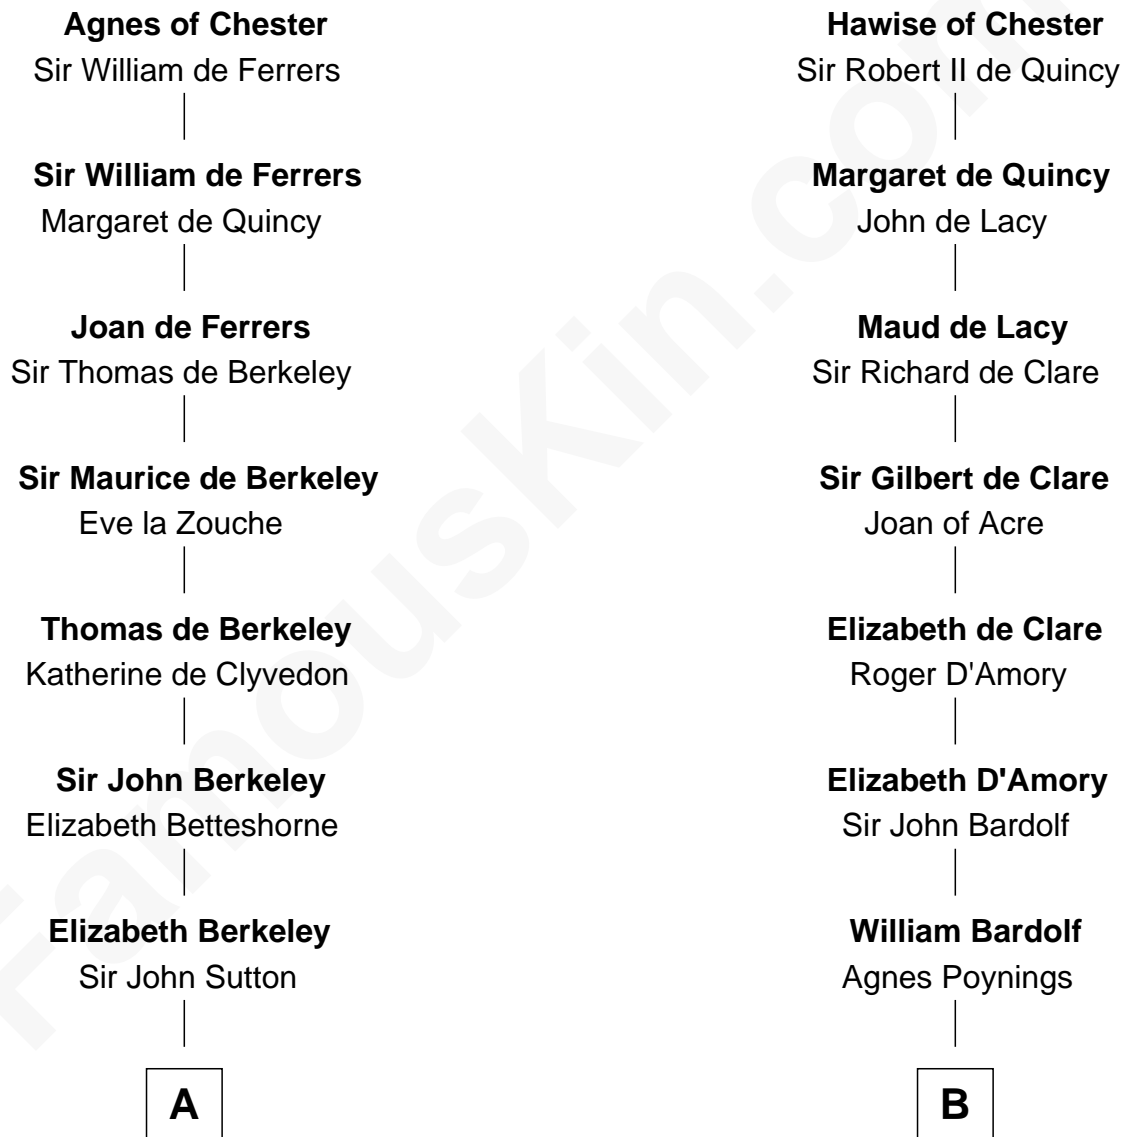

FamousKin.com Relationship Chart of Fitzhugh Lee

40th Governor of Virginia

20th cousin of

Charles Carnan Ridgely

15th Governor of Maryland

Hugh de Kevelioc
Bertrade de Montfort

C

George Mason

Anne Eilbeck

Gen. John Mason

Anne Maria Murray

Anna Maria Mason

Sydney Smith Lee

Fitzhugh Lee

40th Governor of Virginia

D