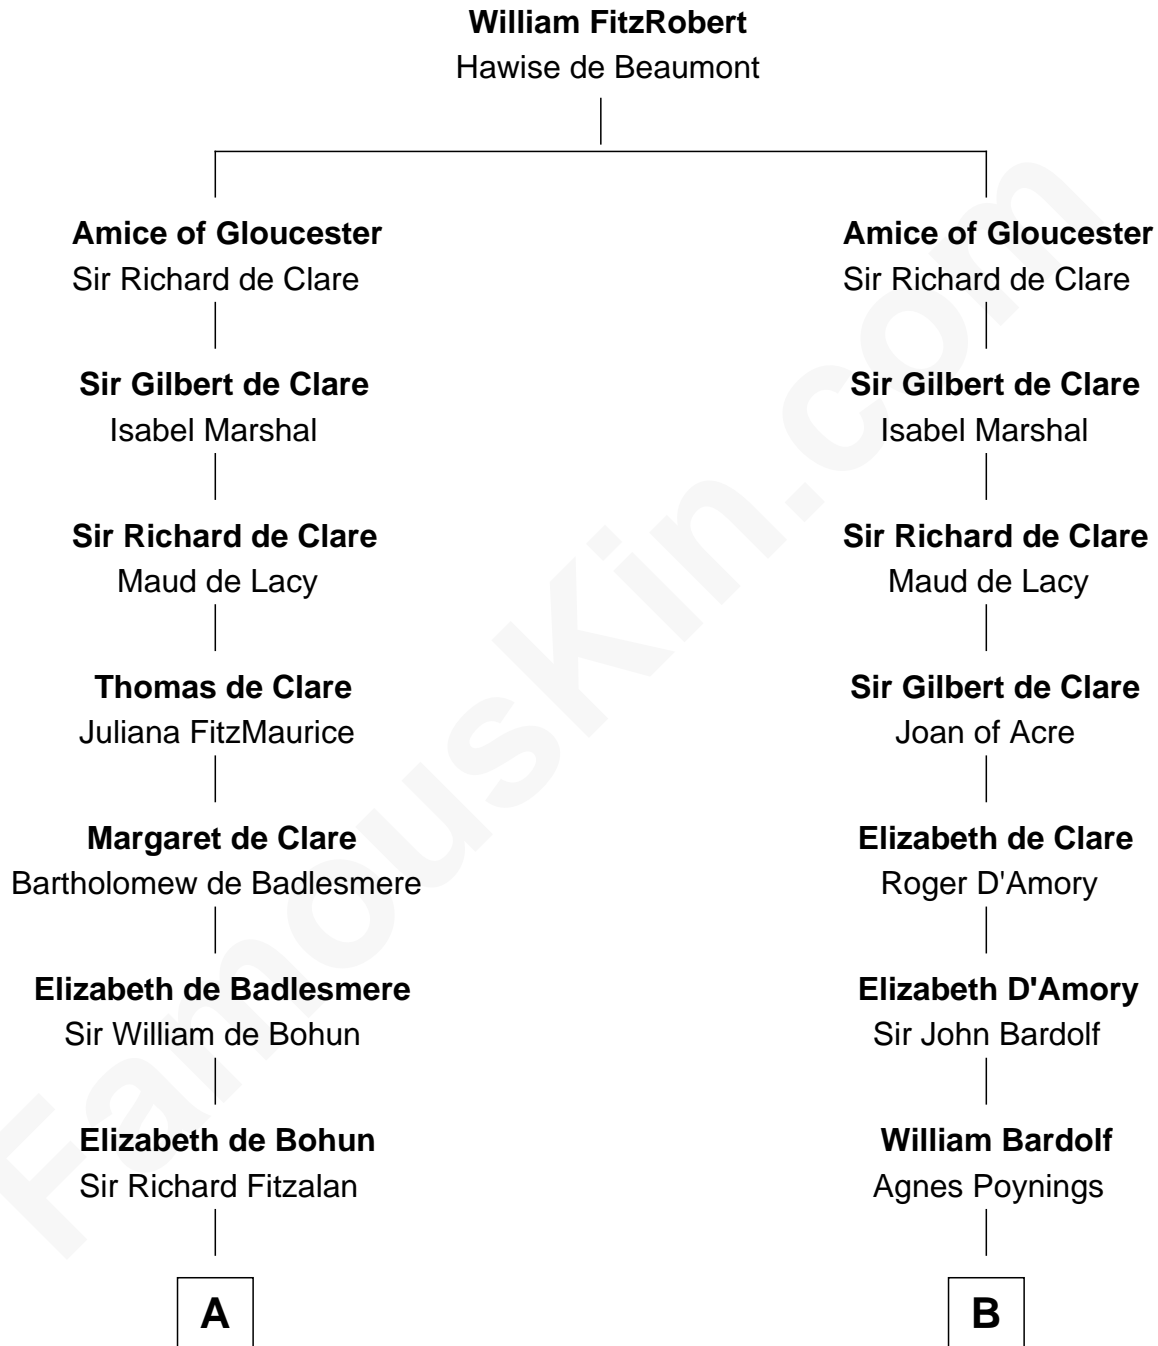

## Relationship Chart of

### Fitzhugh Lee

*40th Governor of Virginia*

20th cousin 1 time removed of

### Charles Carnan Ridgely

*15th Governor of Maryland*

**C**

**Henry Lee**  
Mary Bland

**Col. Henry Lee**  
Lucy Grymes

**Maj. Gen. Henry Lee**  
Anne Hill Carter

**Sydney Smith Lee**  
Anna Maria Mason

**Fitzhugh Lee**  
*40th Governor of Virginia*