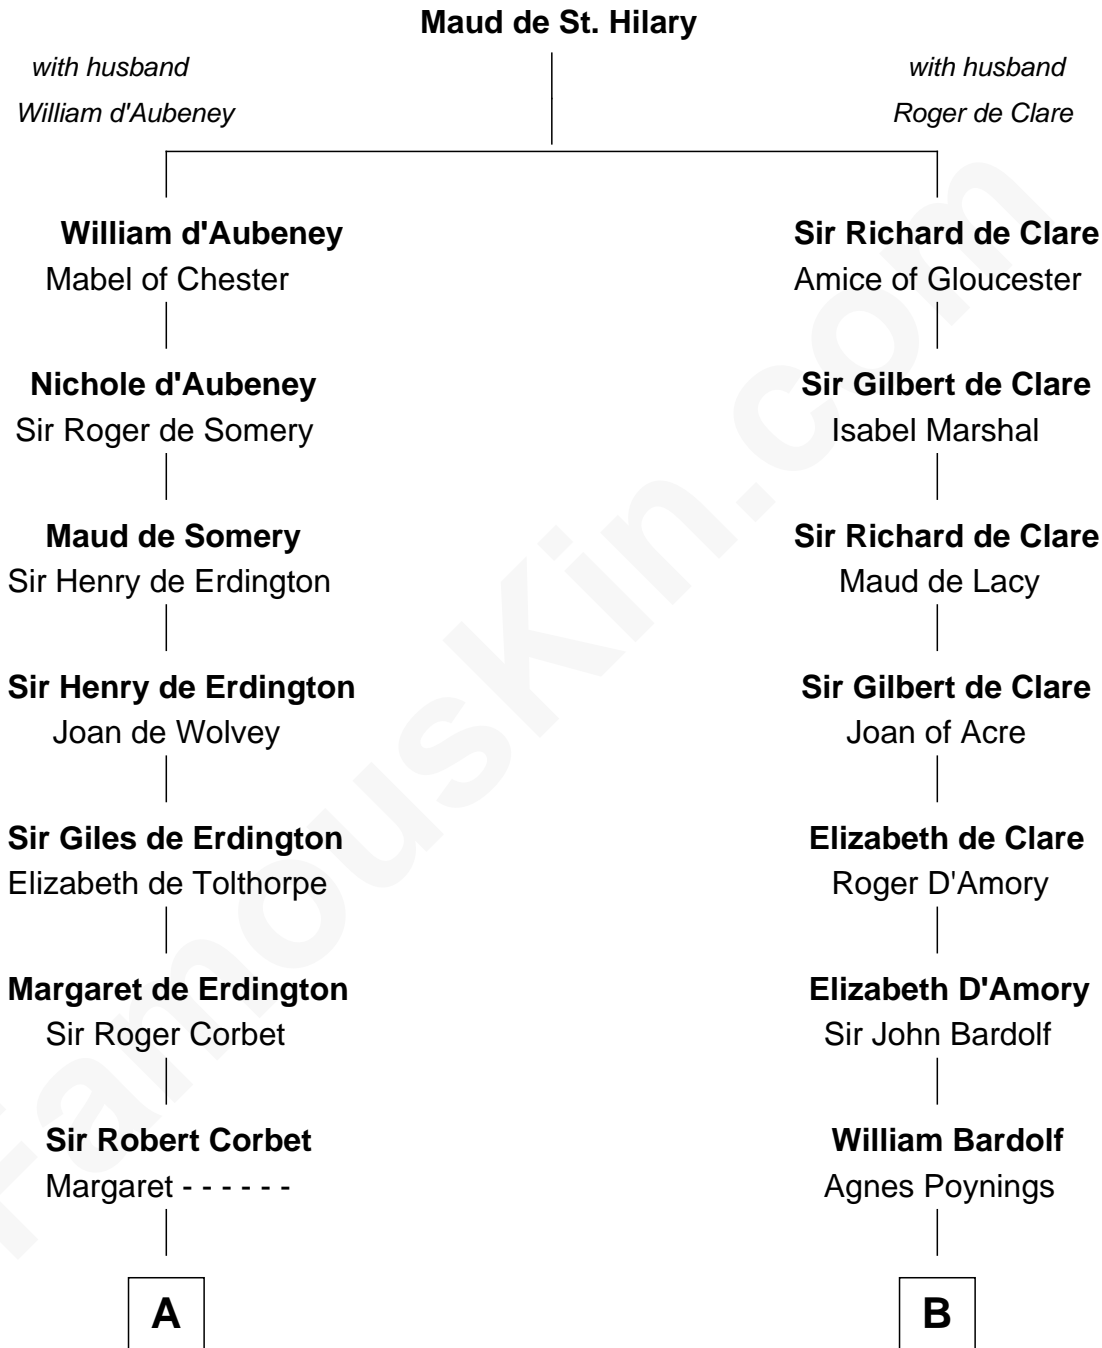

FamousKin.com

Relationship Chart of

Fitzhugh Lee

40th Governor of Virginia

20th cousin 1 time removed of

Charles Carnan Ridgely

15th Governor of Maryland