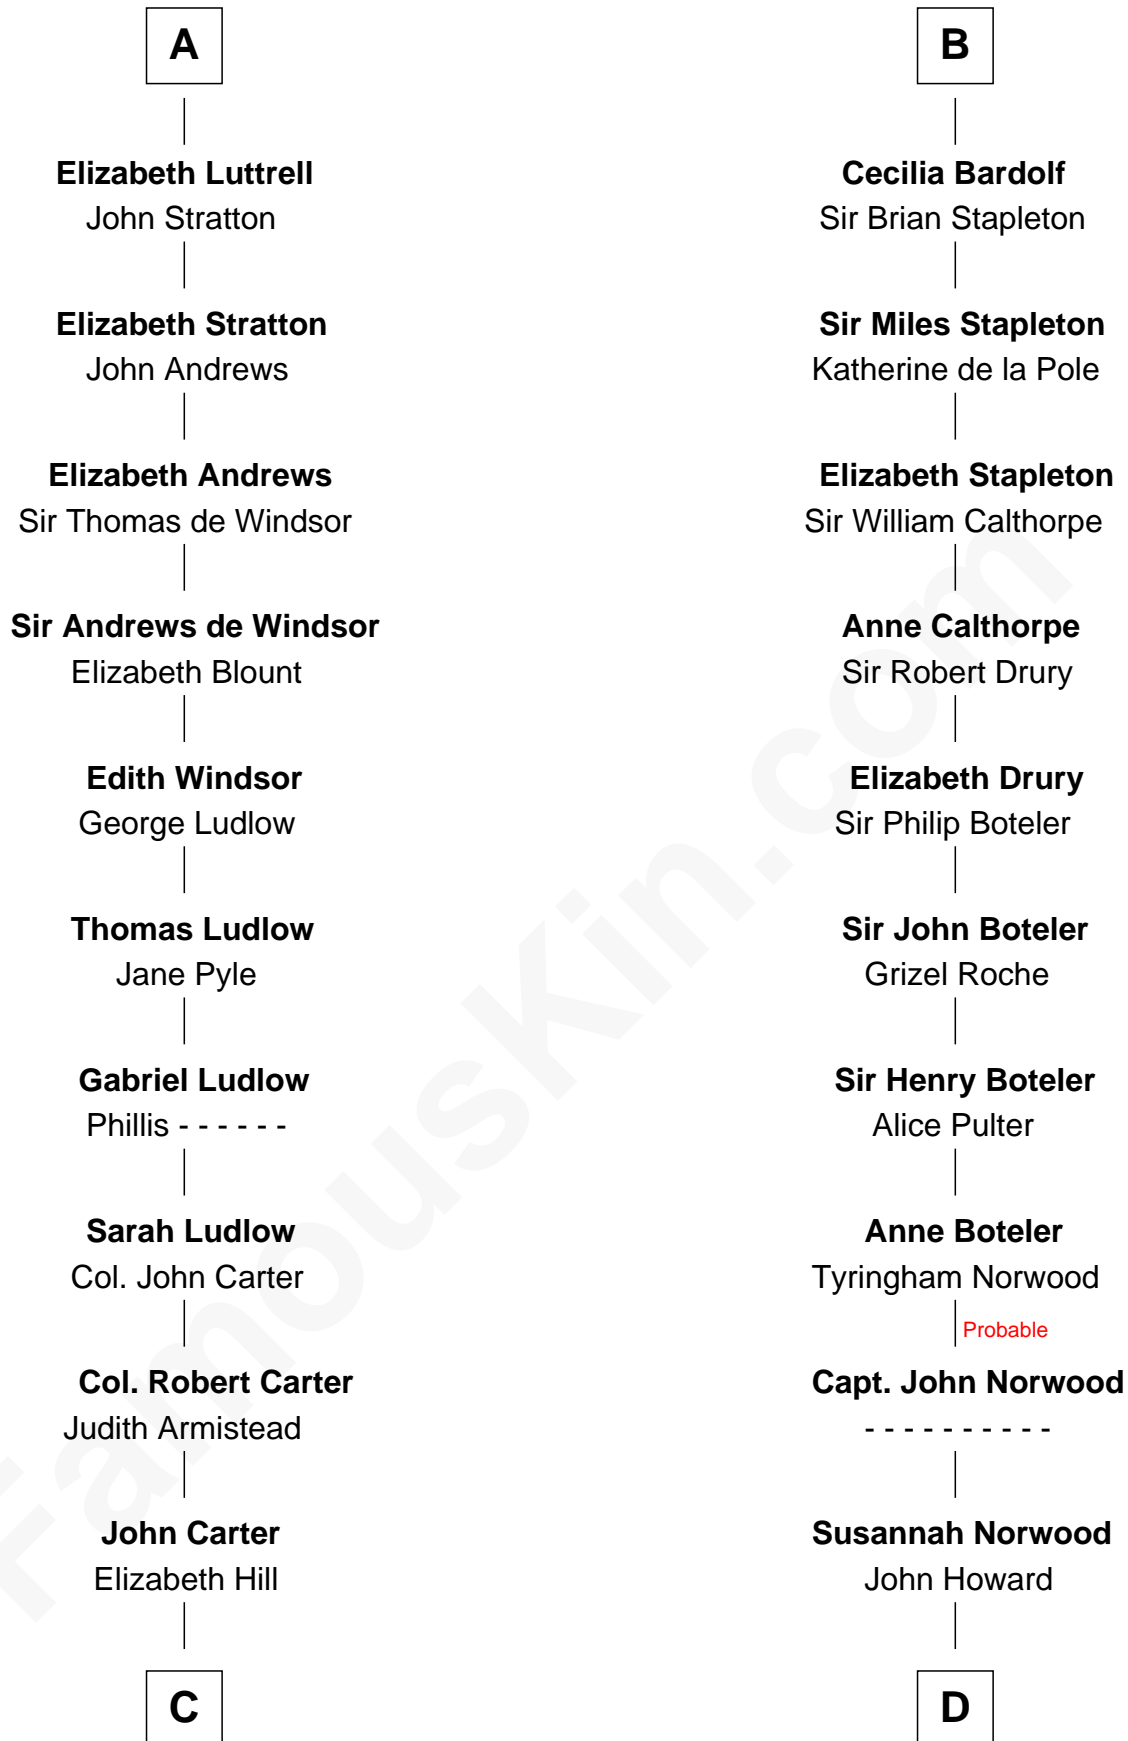

## Relationship Chart of

### Fitzhugh Lee

40th Governor of Virginia

20th cousin of

**Charles Carnan Ridgely**

15th Governor of Maryland

**C**

**Charles Carter**  
Anne Butler Moore

**Anne Hill Carter**  
Maj. Gen. Henry Lee

**Sydney Smith Lee**  
Anna Maria Mason

**Fitzhugh Lee**  
*40th Governor of Virginia*

**D**

**John Howard**  
Mary Warfield

**Rachel Howard**  
Col. Charles Ridgely

**Achsah Ridgely**  
Charles R. Carnan

**Charles Carnan Ridgely**  
*15th Governor of Maryland*