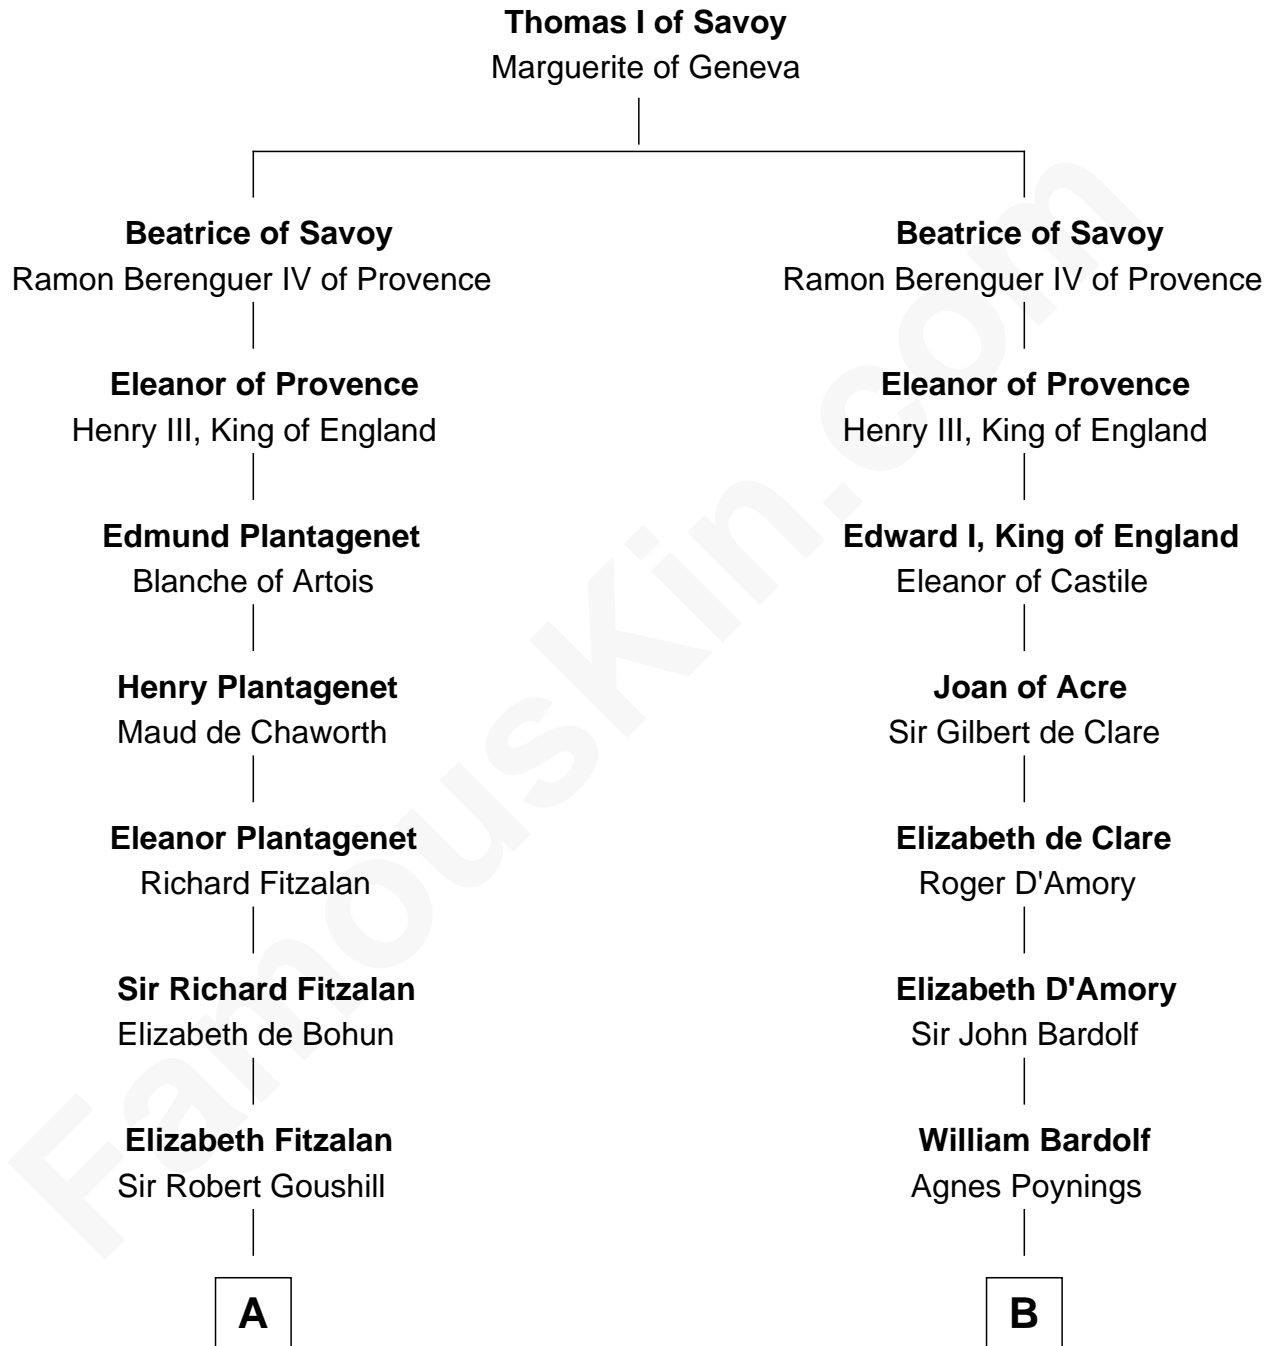

FamousKin.com

Relationship Chart of

Fitzhugh Lee

40th Governor of Virginia

20th cousin of

Charles Carnan Ridgely

15th Governor of Maryland

C

Col. Henry Lee

Lucy Grymes

Maj. Gen. Henry Lee

Anne Hill Carter

Sydney Smith Lee

Anna Maria Mason

Fitzhugh Lee

40th Governor of Virginia

15th Governor of Maryland

FamousKin.com