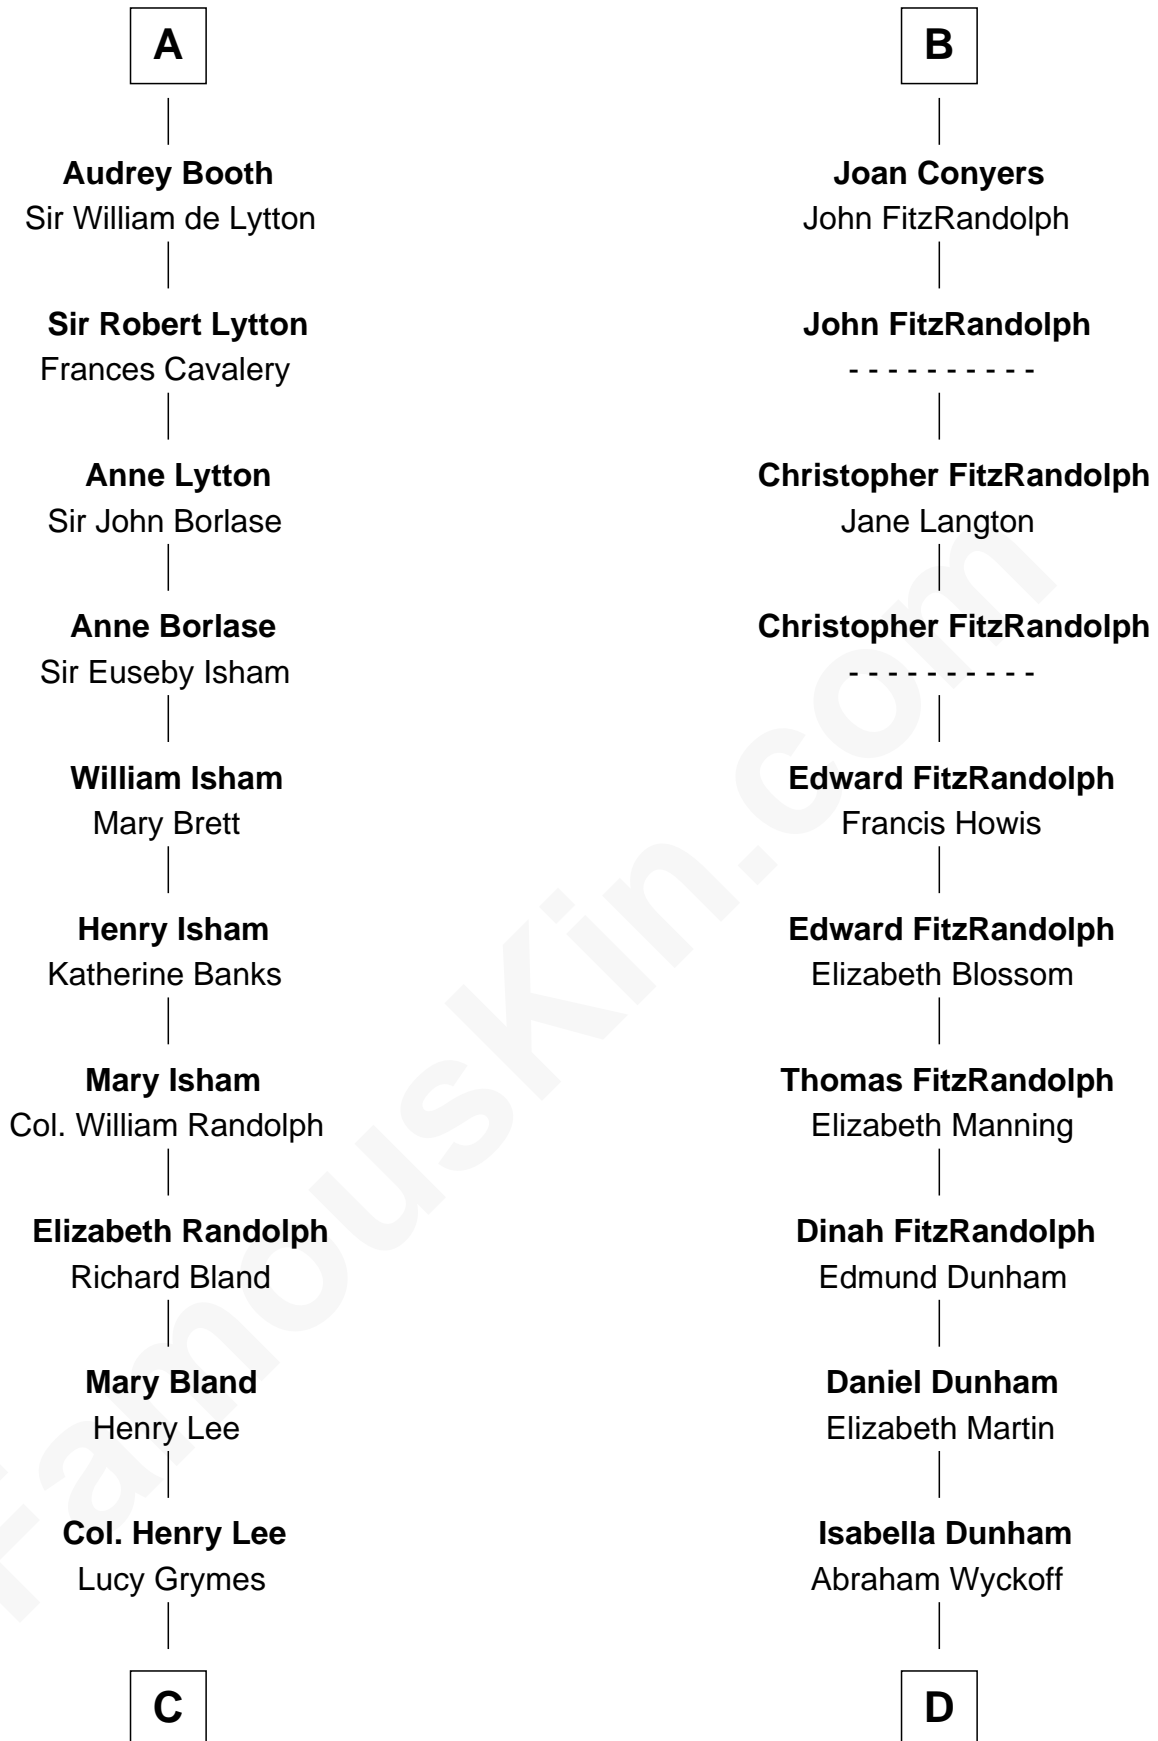

FamousKin.com

Relationship Chart of

Fitzhugh Lee

40th Governor of Virginia

19th cousin 1 time removed of

Georgia O'Keeffe
American Artist

Sir William de Ros
Eustache Fitz Ralph

C

Maj. Gen. Henry Lee

Anne Hill Carter

Sydney Smith Lee

Anna Maria Mason

Fitzhugh Lee

40th Governor of Virginia

D

Charles Wyckoff

Alletta Maria Field

Isabella Wyckoff

George Victor Totto

Ida Ten Eyck Totto

Francis Calyxtus O'Keeffe

Georgia O'Keeffe

American Artist

FamousKin.com