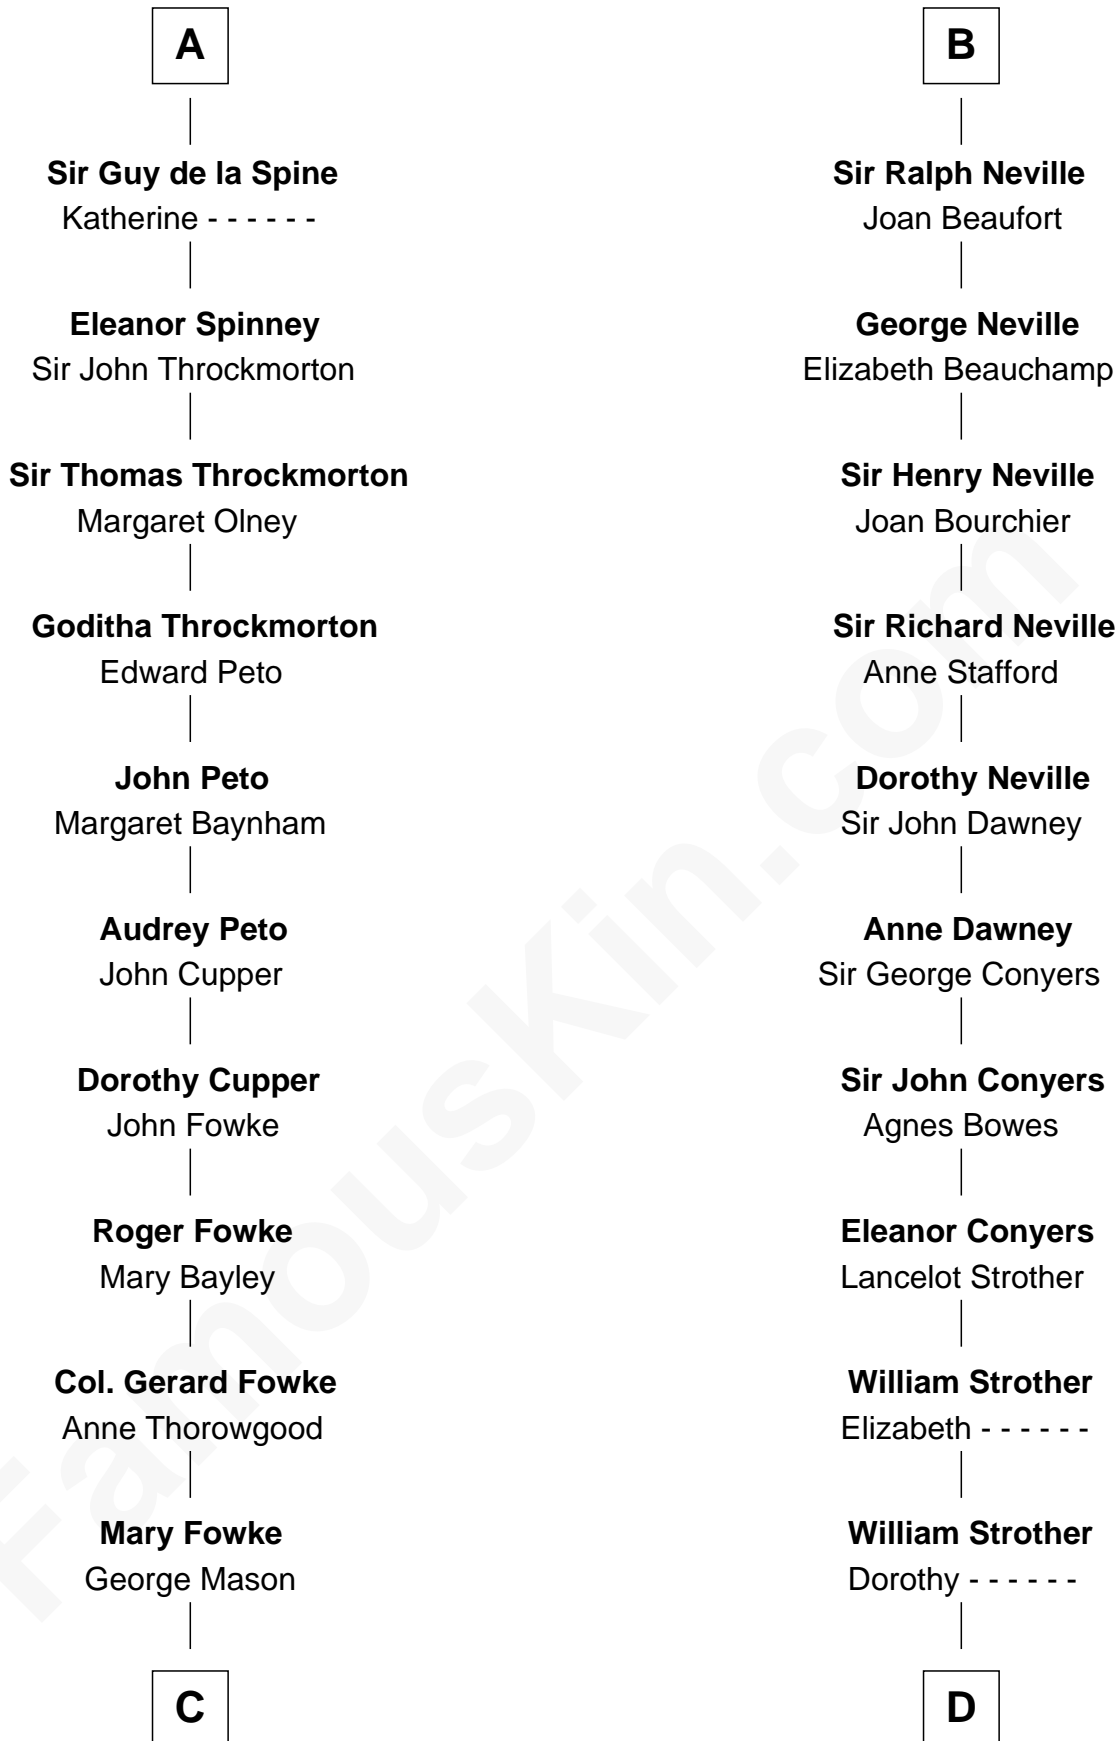

FamousKin.com Relationship Chart of

Fitzhugh Lee

40th Governor of Virginia

21st cousin of

Zachary Taylor

12th U.S. President

Richard de Camville
Miliscent of Rethel

William de Camville
Auberée de Marmion

William de Camville
Iseuda - - - - -

Thomas de Camville
Agnes - - - - -

Felicia de Camville
Philip Durvassal

Thomas Durvassal
Margery - - - - -

Margery Durvassal
William de la Spine

William de la Spine
Alice de Bruley

Sir John de Neville
Maude de Percy

B

C

George Mason
Ann Thompson

George Mason
Anne Eilbeck

Gen. John Mason
Anne Maria Murray

Anna Maria Mason
Sydney Smith Lee

Fitzhugh Lee
40th Governor of Virginia

D

William Strother
Margaret Thornton

Francis Strother
Susannah Dabney

William Strother
Sarah Bayly

Sarah Dabney Strother
Col. Richard Taylor

Zachary Taylor
12th U.S. President