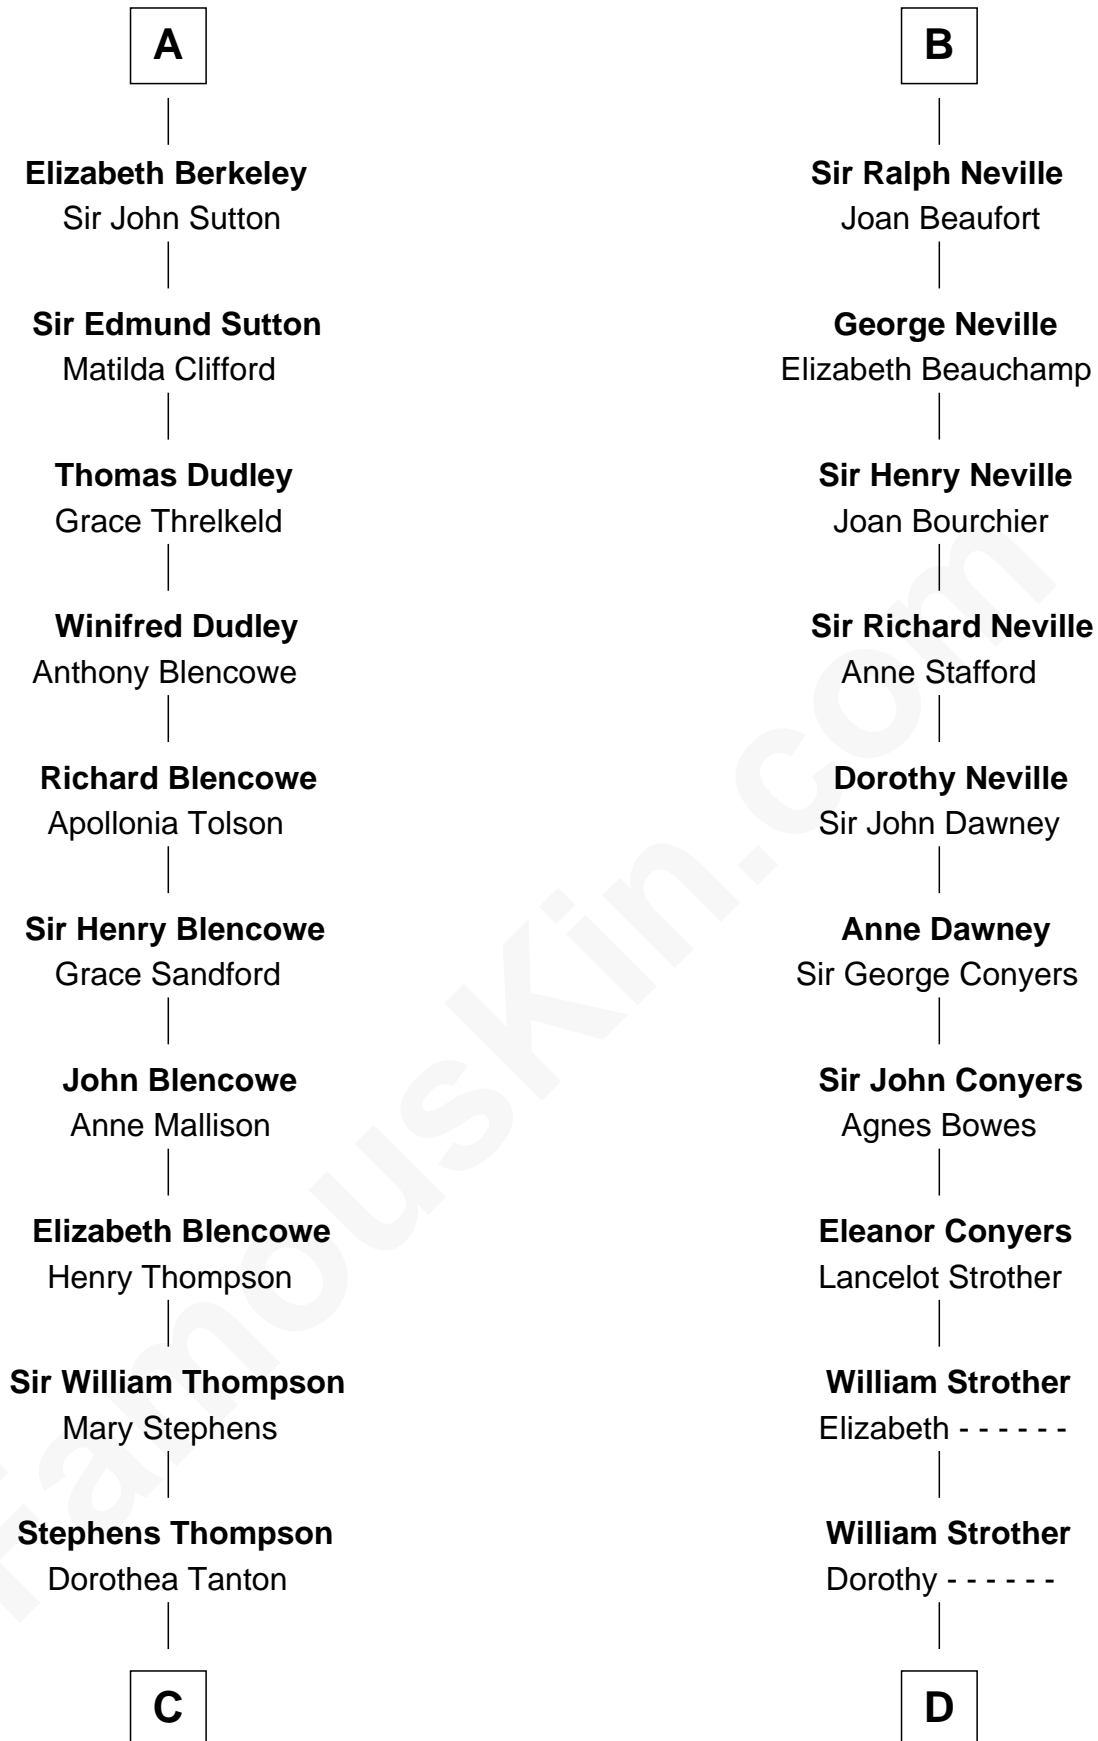

FamousKin.com Relationship Chart of

Fitzhugh Lee

40th Governor of Virginia

21st cousin of

Zachary Taylor

12th U.S. President

Sir Ranulf de Gernons

Maud of Gloucester

C

Ann Thompson

George Mason

George Mason

Anne Eilbeck

Gen. John Mason

Anne Maria Murray

Anna Maria Mason

Sydney Smith Lee

Fitzhugh Lee

40th Governor of Virginia

D

William Strother

Margaret Thornton

Francis Strother

Susannah Dabney

William Strother

Sarah Bayly

Sarah Dabney Strother

Col. Richard Taylor

Zachary Taylor

12th U.S. President