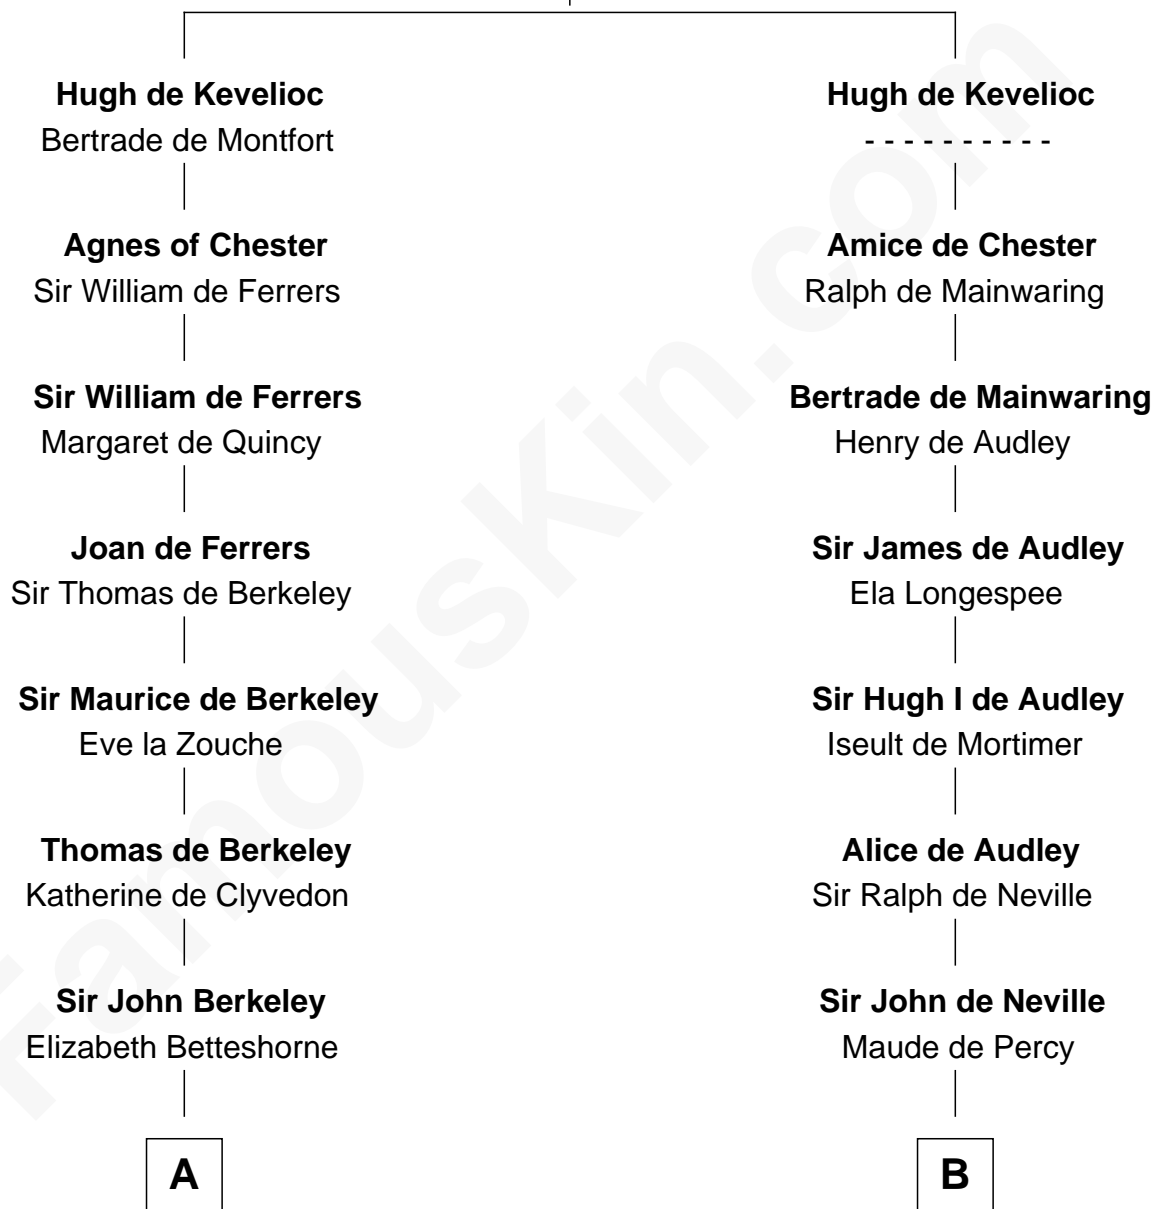

FamousKin.com Relationship Chart of

Fitzhugh Lee

40th Governor of Virginia

21st cousin of

Zachary Taylor

12th U.S. President

Sir Ranulf de Gernons

Maud of Gloucester

C

Ann Thompson

George Mason

George Mason

Anne Eilbeck

Gen. John Mason

Anne Maria Murray

Anna Maria Mason

Sydney Smith Lee

Fitzhugh Lee

40th Governor of Virginia

D

William Strother

Margaret Thornton

Francis Strother

Susannah Dabney

William Strother

Sarah Bayly

Sarah Dabney Strother

Col. Richard Taylor

Zachary Taylor

12th U.S. President