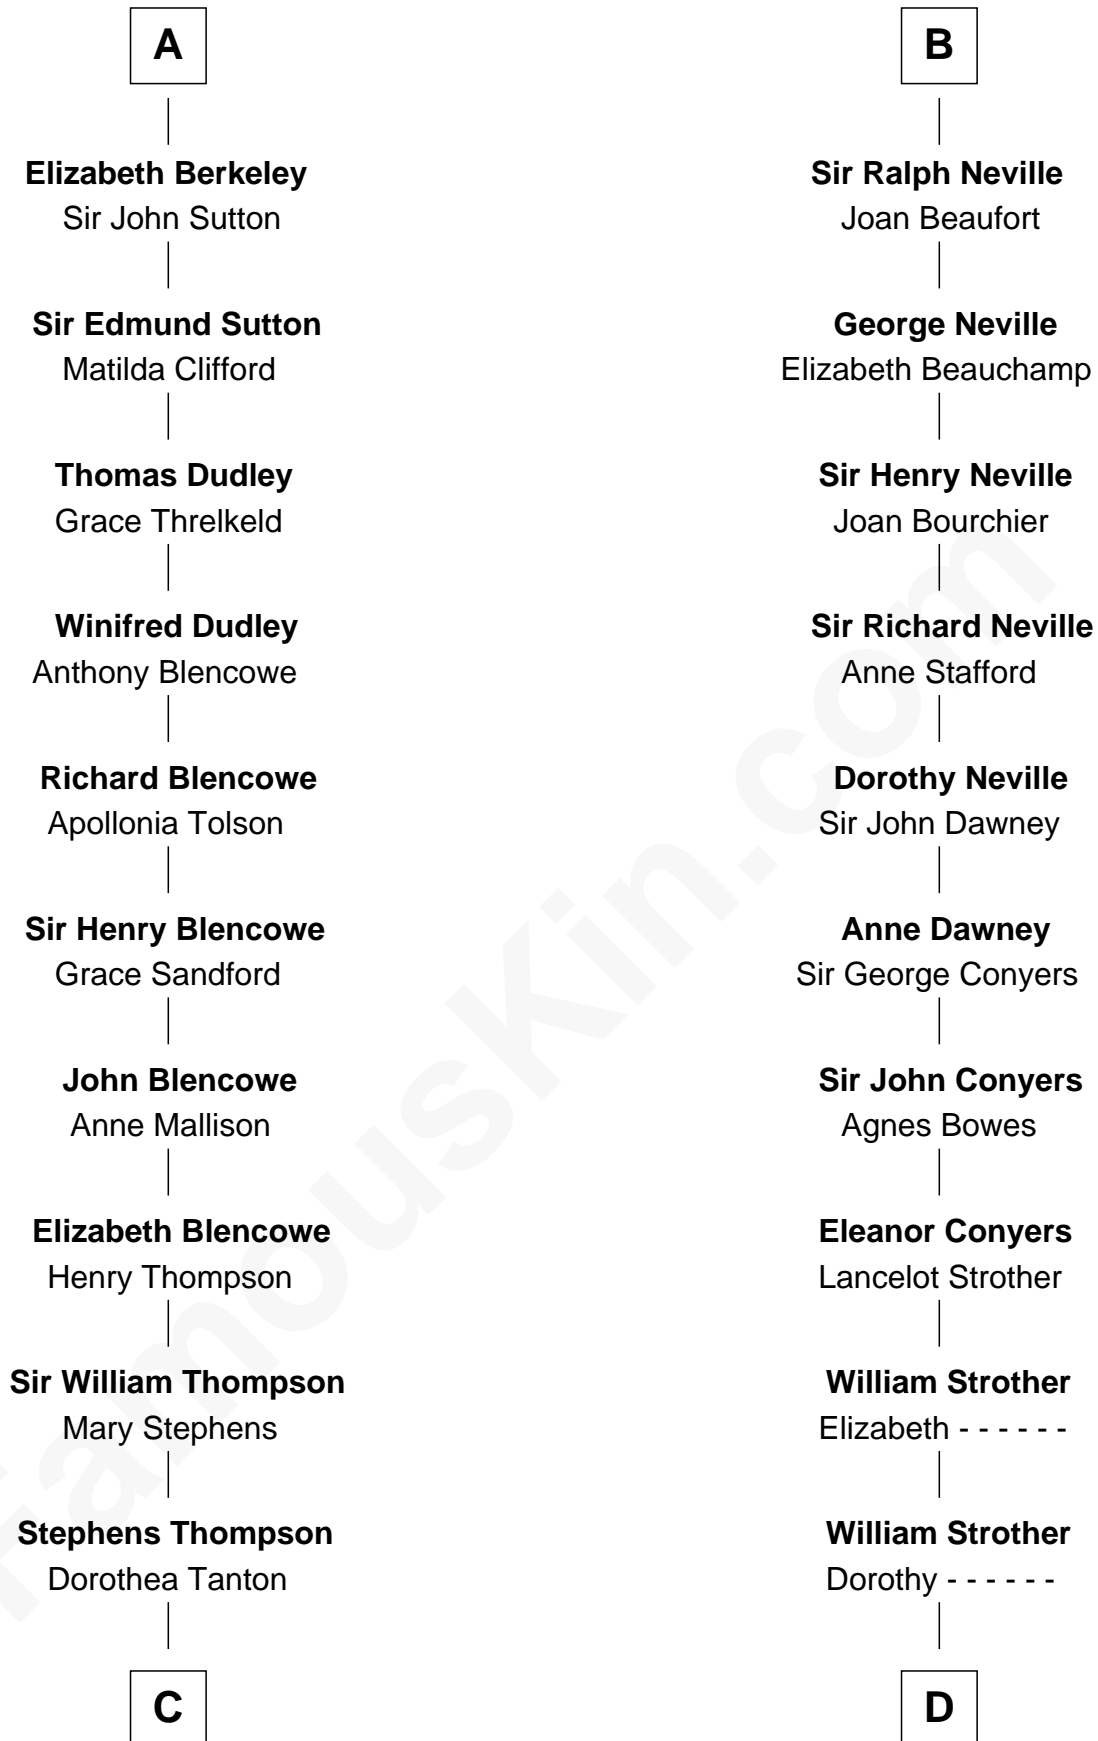

FamousKin.com Relationship Chart of

Fitzhugh Lee

40th Governor of Virginia

21st cousin of

Zachary Taylor

12th U.S. President

Roland of Galloway

Helena de Morville

C

Ann Thompson

George Mason

George Mason

Anne Eilbeck

Gen. John Mason

Anne Maria Murray

Anna Maria Mason

Sydney Smith Lee

Fitzhugh Lee

40th Governor of Virginia

D

William Strother

Margaret Thornton

Francis Strother

Susannah Dabney

William Strother

Sarah Bayly

Sarah Dabney Strother

Col. Richard Taylor

Zachary Taylor

12th U.S. President