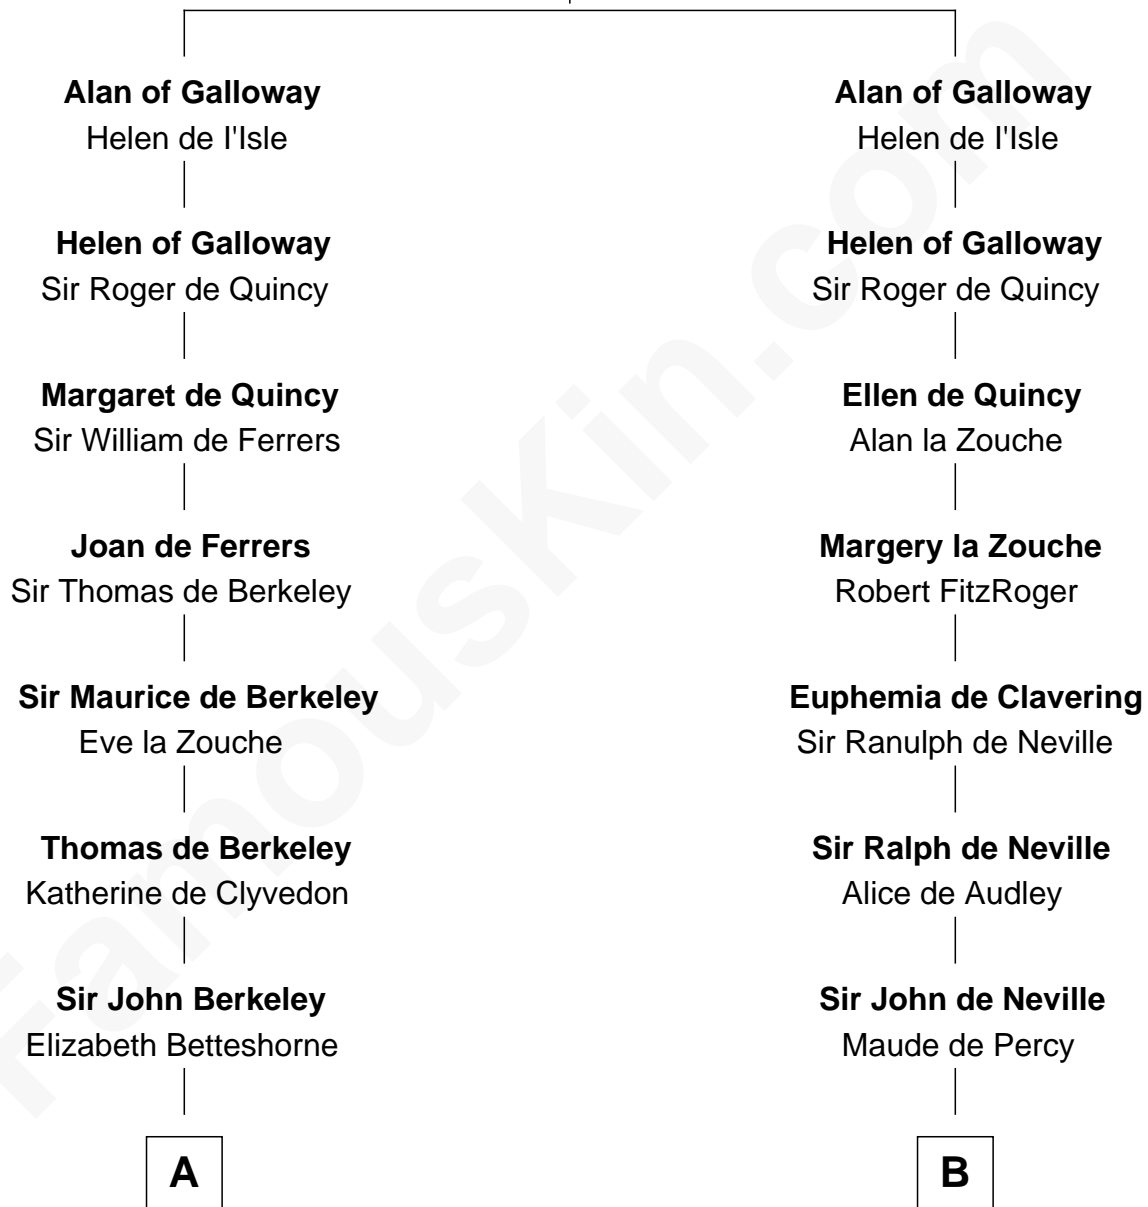

FamousKin.com Relationship Chart of

Fitzhugh Lee

40th Governor of Virginia

21st cousin of

Zachary Taylor

12th U.S. President

Roland of Galloway

Helena de Morville

C

Ann Thompson

George Mason

George Mason

Anne Eilbeck

Gen. John Mason

Anne Maria Murray

Anna Maria Mason

Sydney Smith Lee

Fitzhugh Lee

40th Governor of Virginia

D

William Strother

Margaret Thornton

Francis Strother

Susannah Dabney

William Strother

Sarah Bayly

Sarah Dabney Strother

Col. Richard Taylor

Zachary Taylor

12th U.S. President