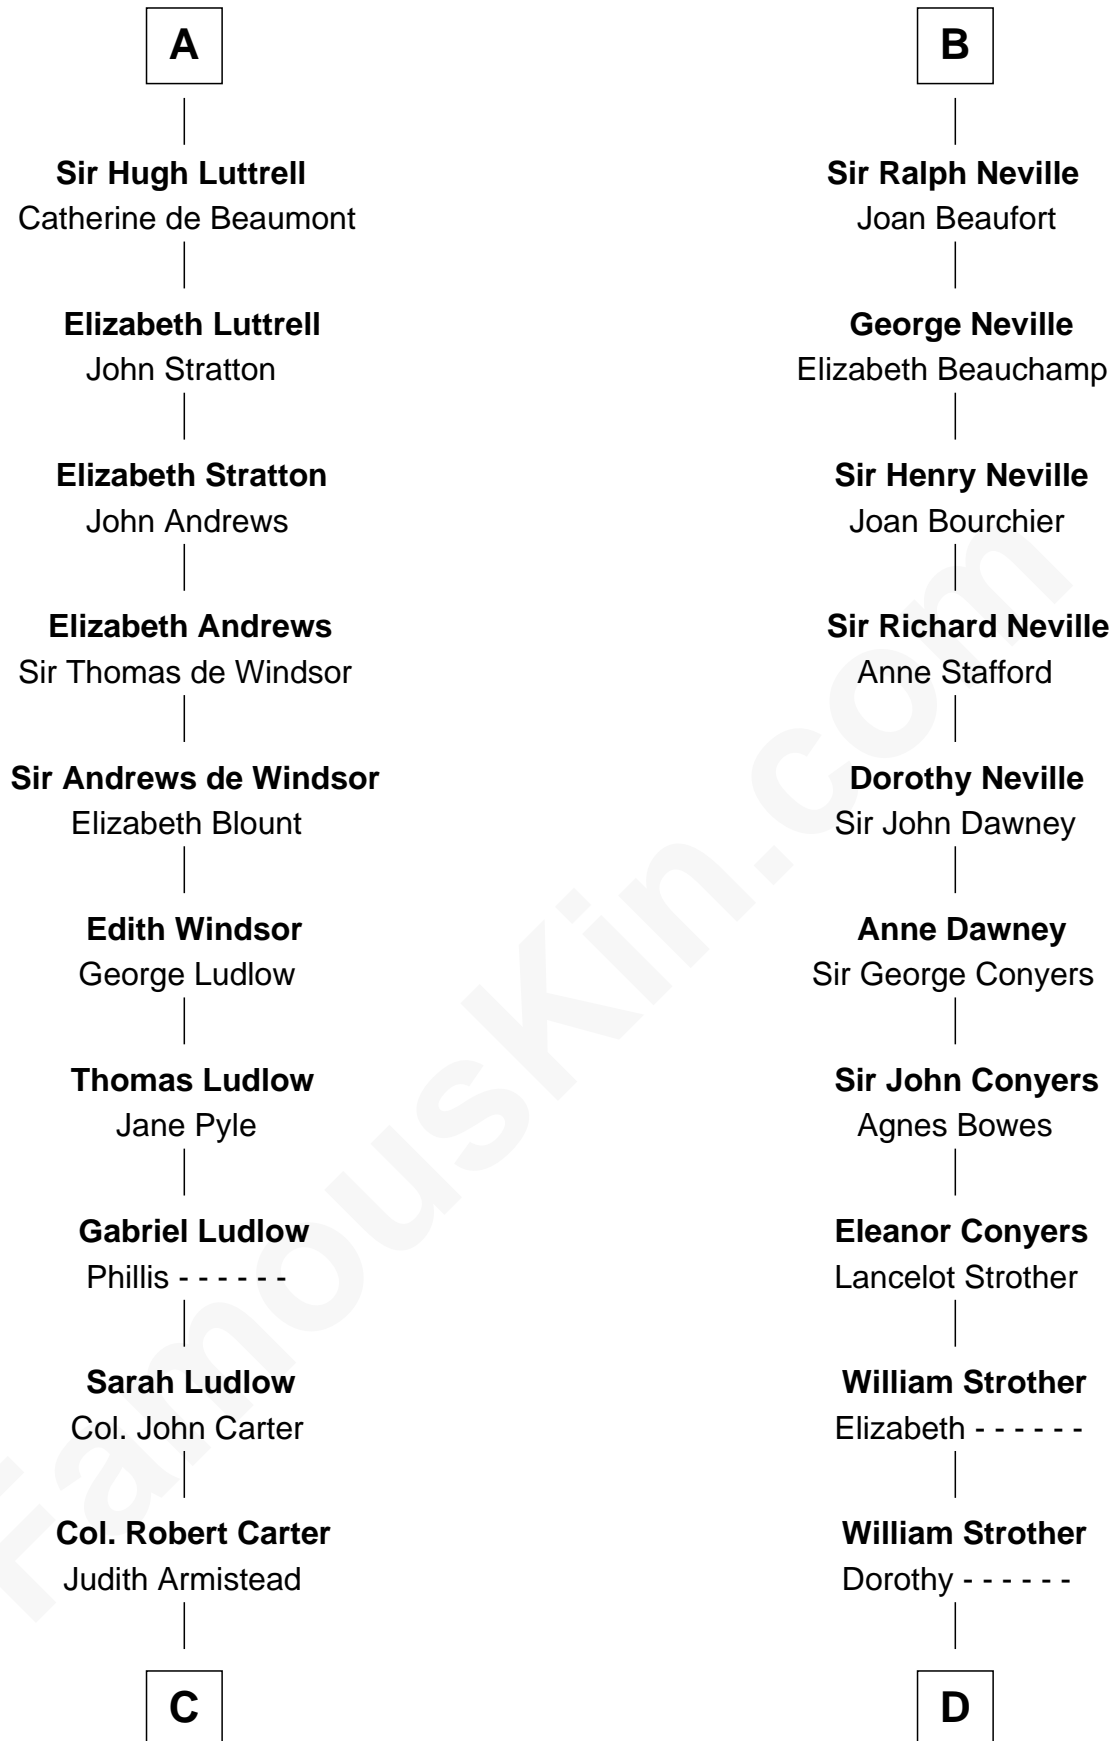

# FamousKin.com Relationship Chart of

**Fitzhugh Lee**

*40th Governor of Virginia*

21st cousin of

**Zachary Taylor**

*12th U.S. President*

**C**

**John Carter**  
Elizabeth Hill

**Charles Carter**  
Anne Butler Moore

**Anne Hill Carter**  
Maj. Gen. Henry Lee

**Sydney Smith Lee**  
Anna Maria Mason

**Fitzhugh Lee**  
*40th Governor of Virginia*

**D**

**William Strother**  
Margaret Thornton

**Francis Strother**  
Susannah Dabney

**William Strother**  
Sarah Bayly

**Sarah Dabney Strother**  
Col. Richard Taylor

**Zachary Taylor**  
*12th U.S. President*