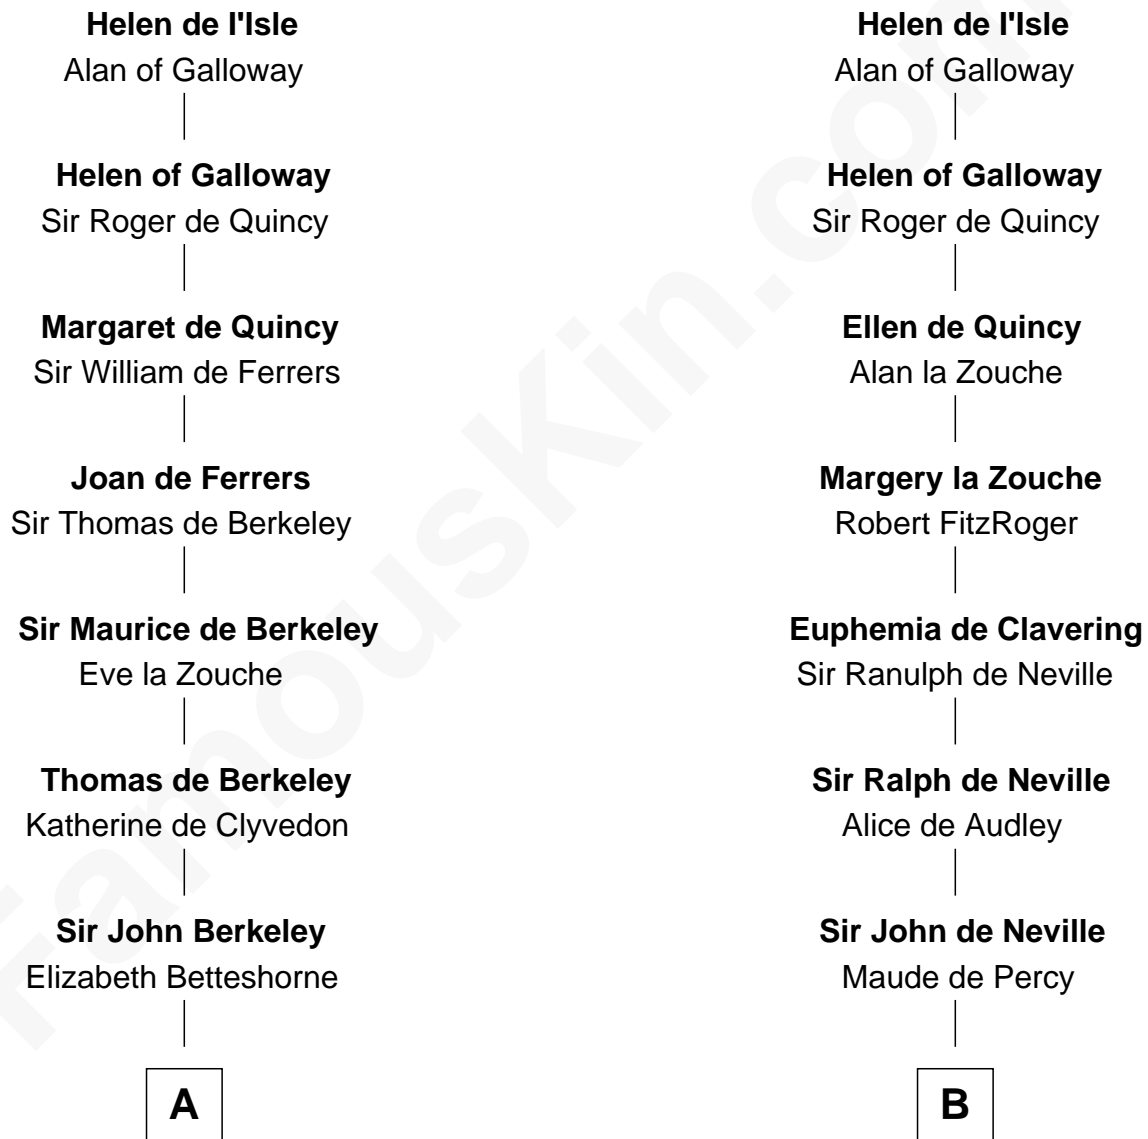

# FamousKin.com Relationship Chart of

**Fitzhugh Lee**

*40th Governor of Virginia*

21st cousin of

**Zachary Taylor**

*12th U.S. President*

**Reginald de l'Isle**  
Fonia of Moray

**C**

**Ann Thompson**

George Mason

**George Mason**

Anne Eilbeck

**Gen. John Mason**

Anne Maria Murray

**Anna Maria Mason**

Sydney Smith Lee

**Fitzhugh Lee**

*40th Governor of Virginia*

**D**

**William Strother**

Margaret Thornton

**Francis Strother**

Susannah Dabney

**William Strother**