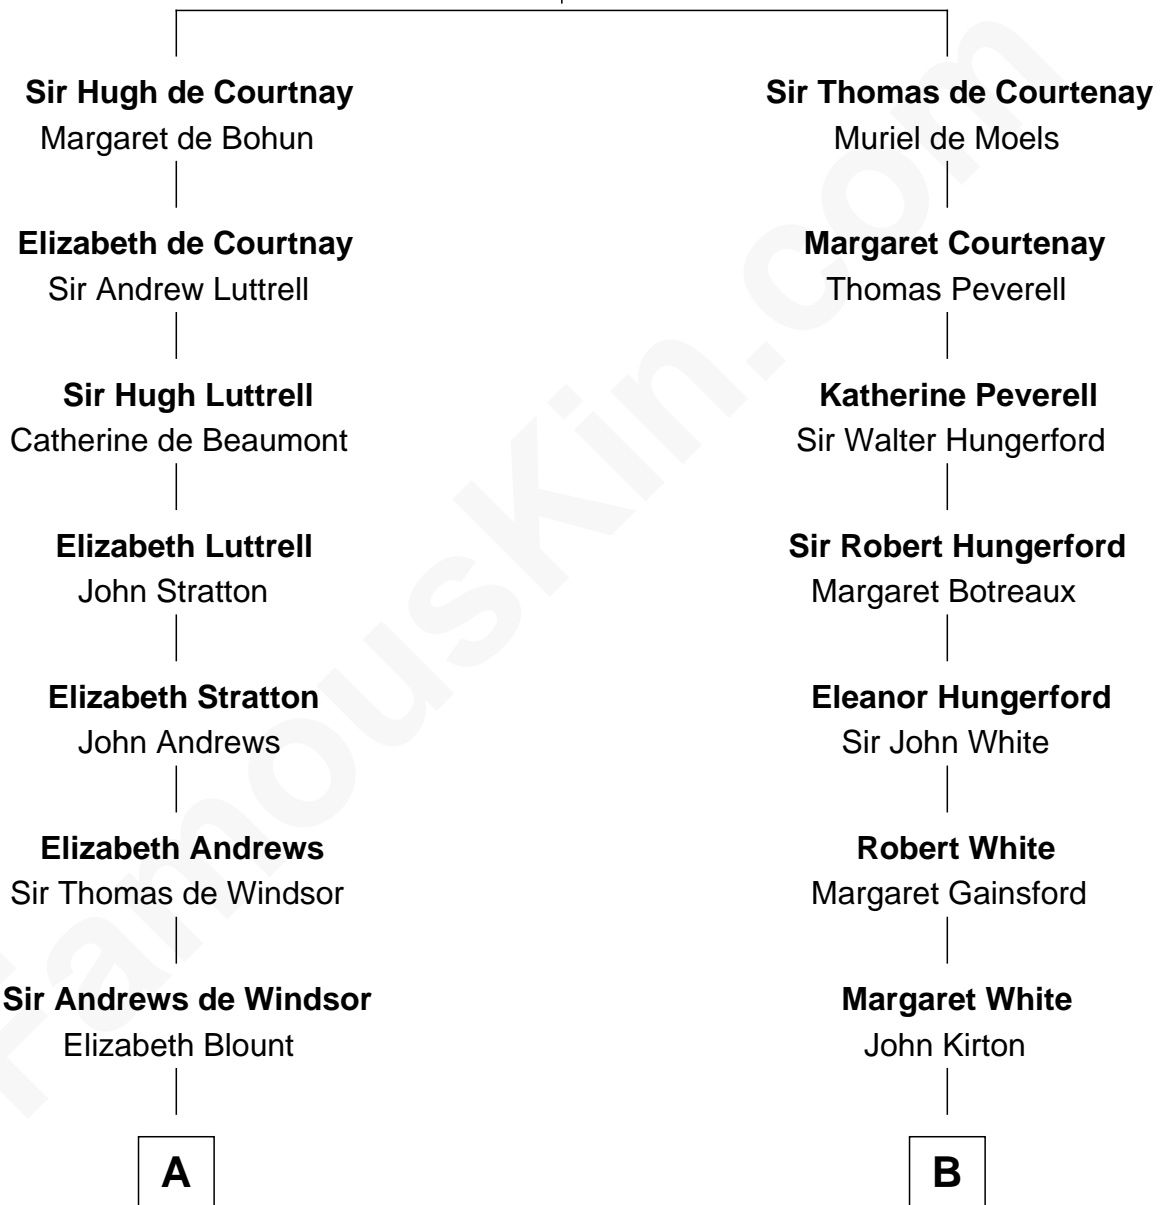

FamousKin.com

Relationship Chart of Fitzhugh Lee

40th Governor of Virginia

16th cousin 5 times removed of

Thomas J. Watson, Jr.
President and CEO of I.B.M.

Sir Hugh de Courtenay
Agnes de St. John

C

Mary Hamilton