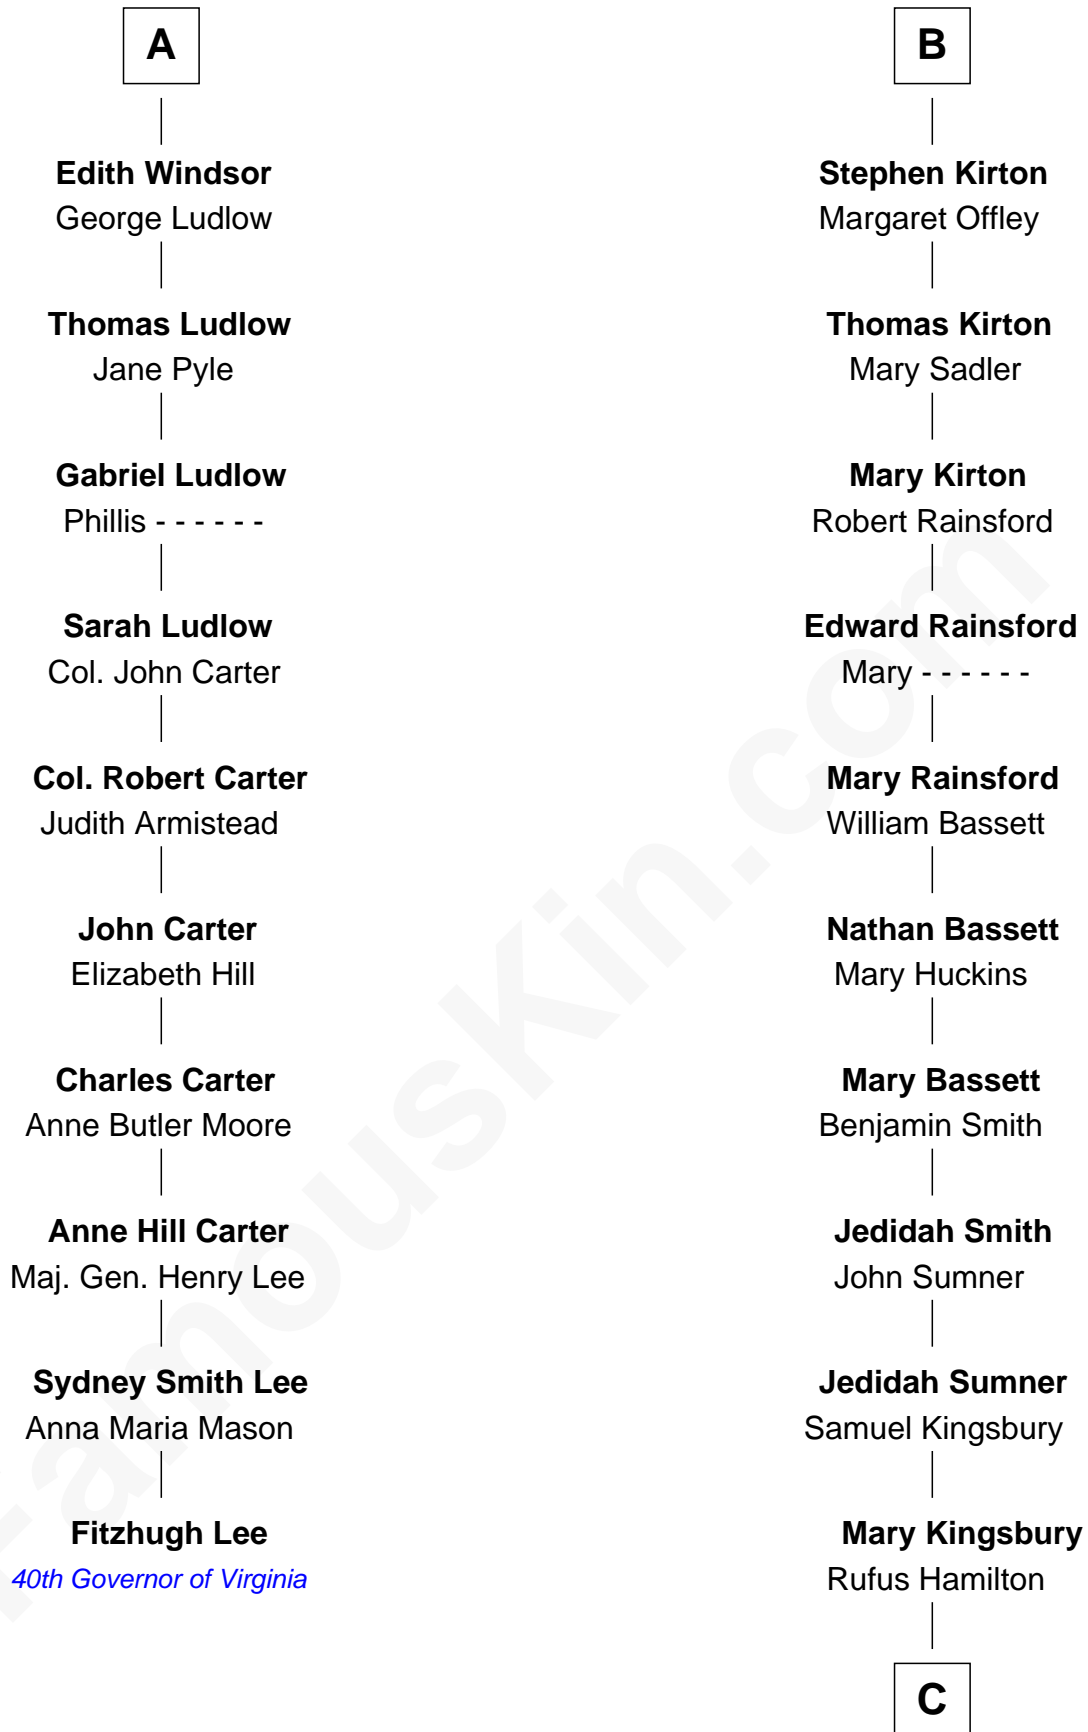

FamousKin.com

Relationship Chart of Fitzhugh Lee

40th Governor of Virginia

16th cousin 5 times removed of

Thomas J. Watson, Jr.
President and CEO of I.B.M.

Sir Hugh de Courtenay
Agnes de St. John

C

Mary Hamilton

Dr. Oliver Kittredge

Oliver Kittredge

Julia Ann Estabrook

Arthur Melville Kittredge

Mary Jeannette Broadwell

Mary Jeannette Kittredge

Thomas John Watson

Thomas J. Watson, Jr.