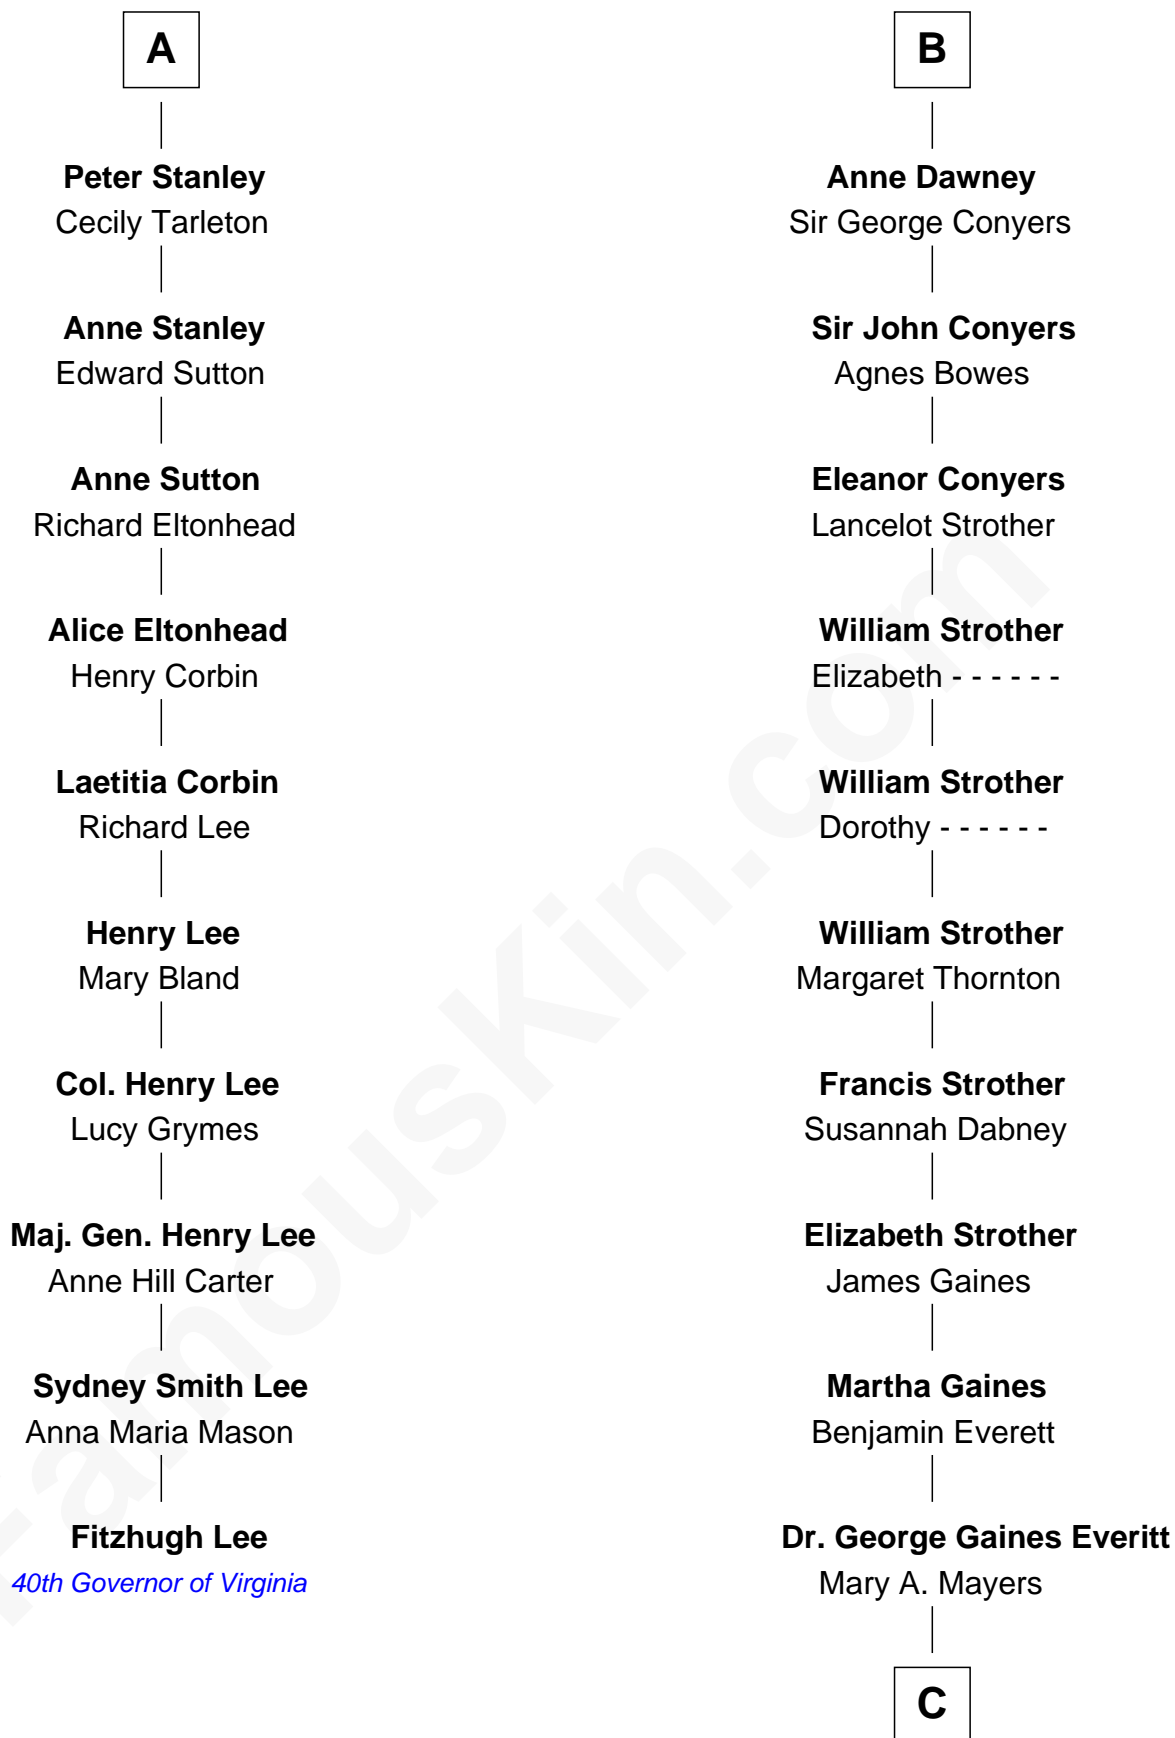

FamousKin.com

Relationship Chart of

Fitzhugh Lee

40th Governor of Virginia

16th cousin 4 times removed of

William H. Macy

TV and Movie Actor

C

—
Horace Benjamin Everitt

Martha Leticia Roberts

—
Mary Lois Everitt

Clement Overstreet

—
Lois Elizabeth Overstreet

William Hall Macy

—
William H. Macy

TV and Movie Actor