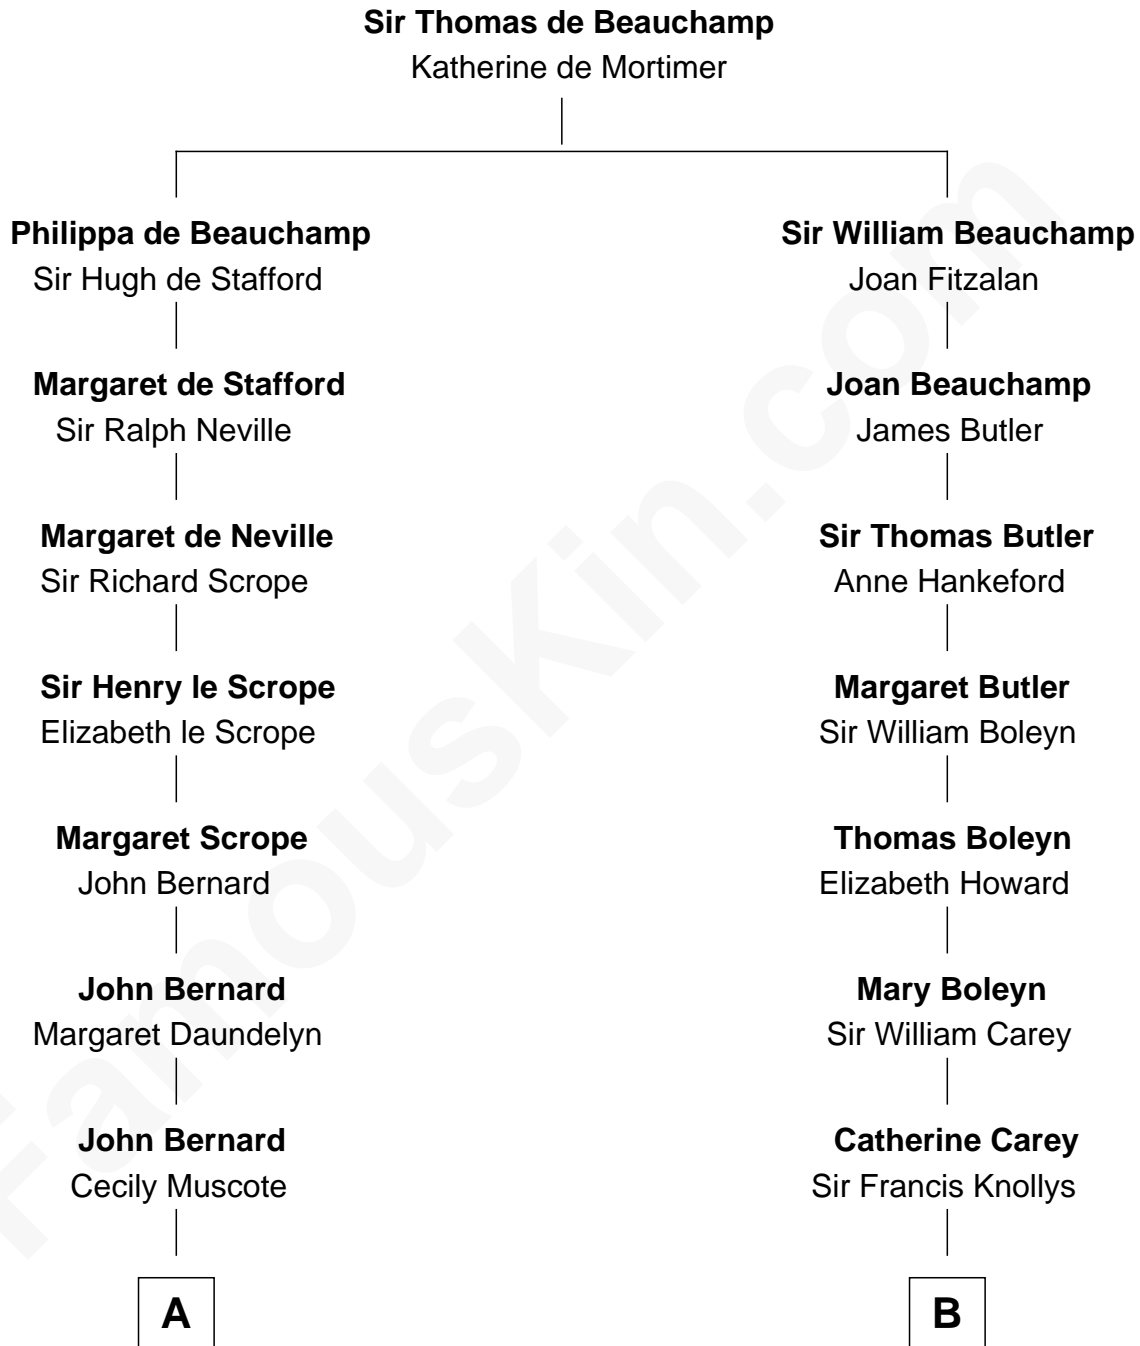

## Relationship Chart of

### Fitzhugh Lee

40th Governor of Virginia

16th cousin 5 times removed of

**John Cena**

Movie Actor and WWE Pro Wrestler

**C**

**Charles H. Nichols**

Martha Emma Dix