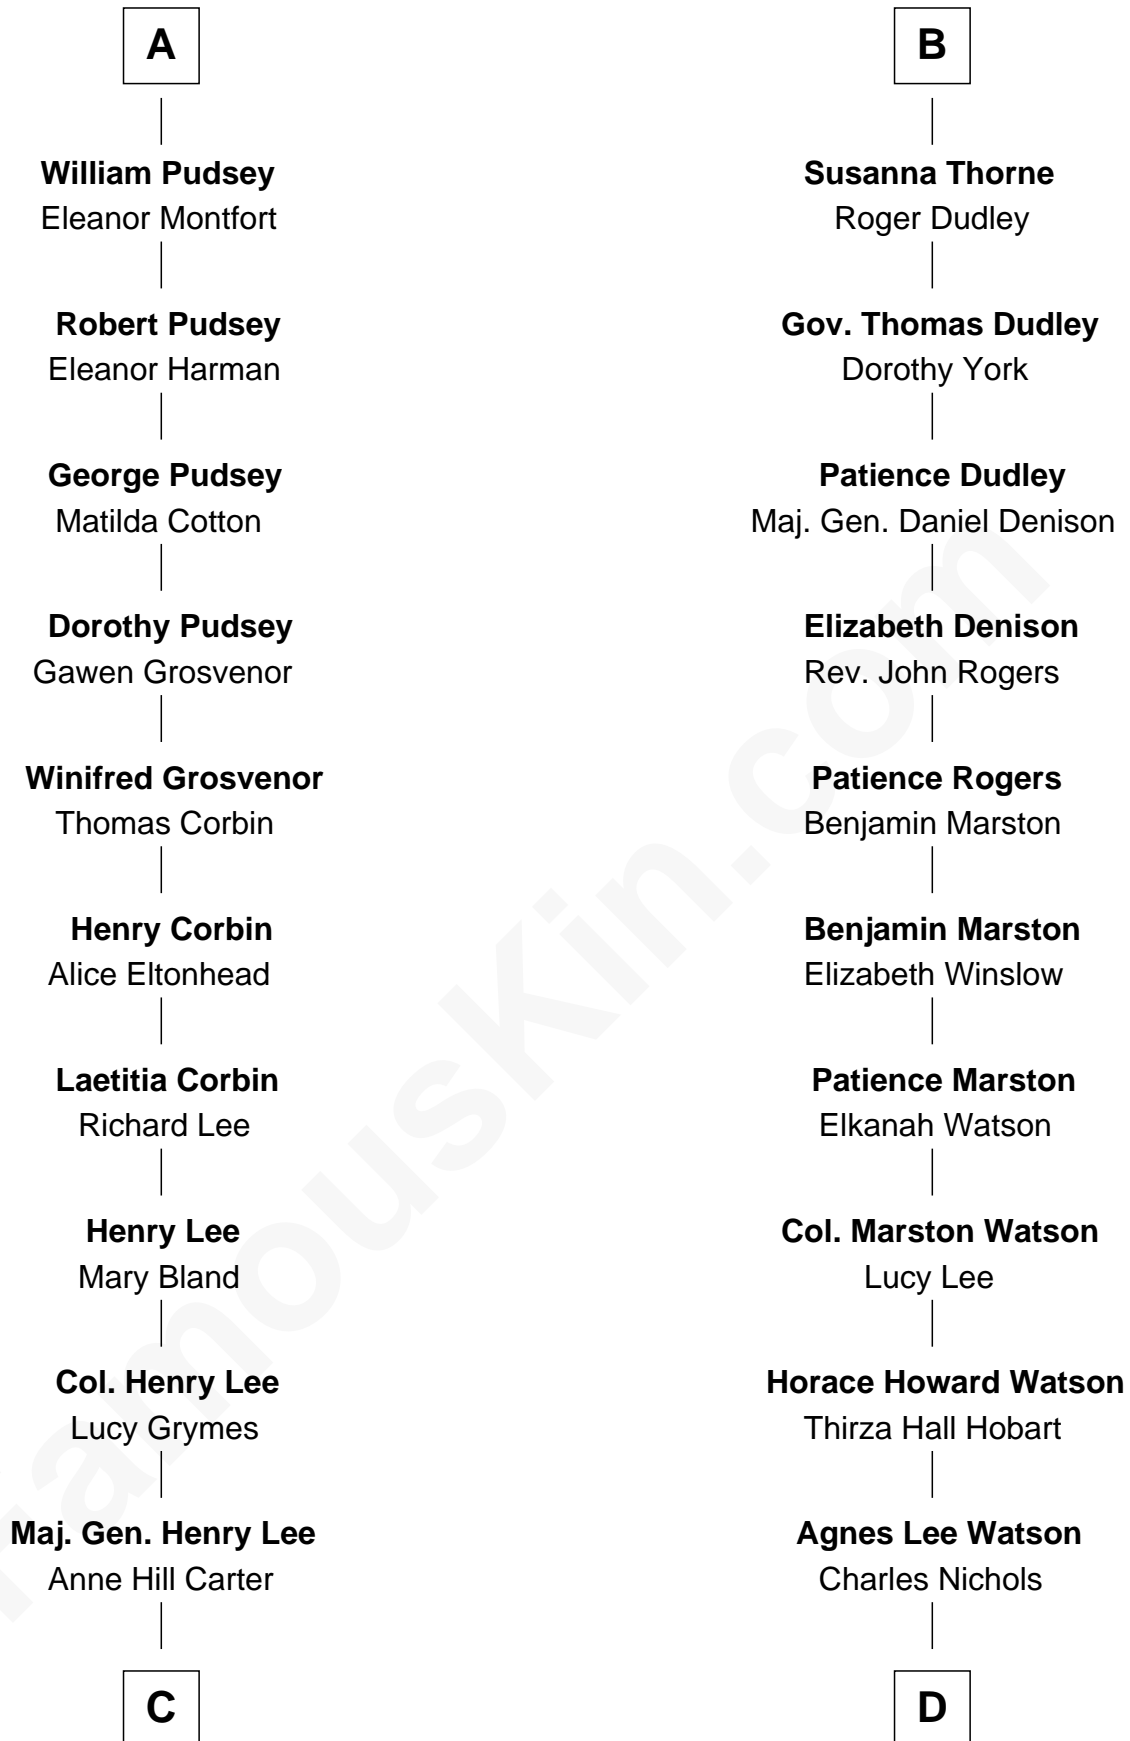

FamousKin.com

Relationship Chart of

Fitzhugh Lee

40th Governor of Virginia

18th cousin 3 times removed of

John Cena

Movie Actor and WWE Pro Wrestler

C

Sydney Smith Lee
Anna Maria Mason

Fitzhugh Lee
40th Governor of Virginia

D

Charles H. Nichols
Martha Emma Dix

Charles Nichols
Julia Ellen Skelton

Natalie Nichols
Ulysses John Lupien

Carol Frances Lupien
John Joseph Cena