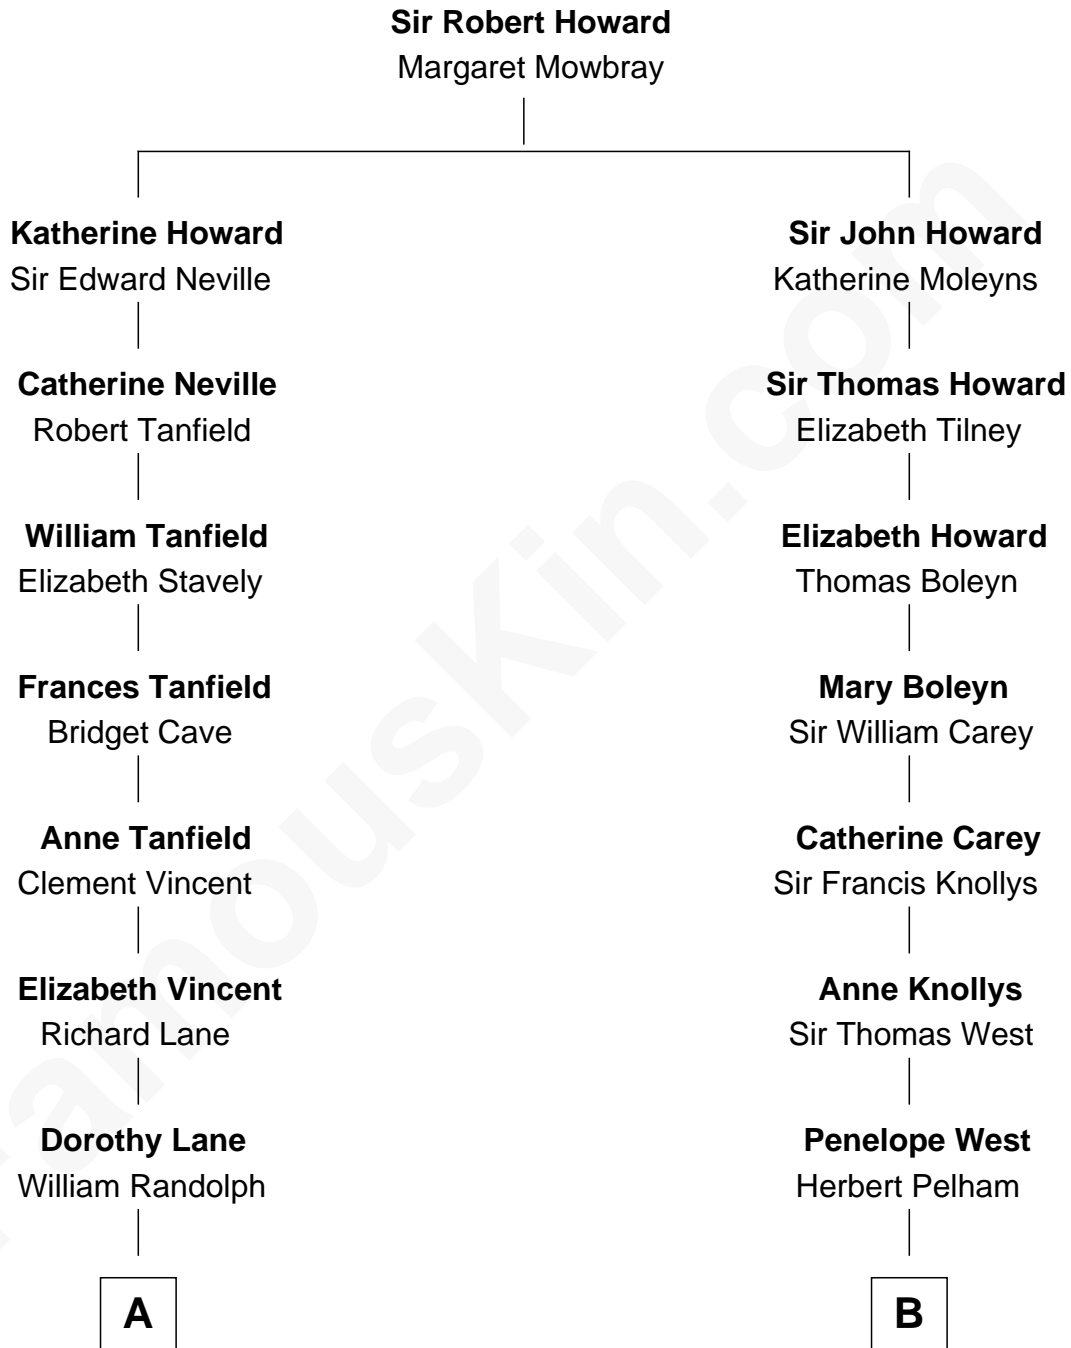

FamousKin.com

Relationship Chart of

Fitzhugh Lee

40th Governor of Virginia

14th cousin 5 times removed of

John Cena

Movie Actor and WWE Pro Wrestler

C

Natalie Nichols

Ulysses John Lupien

Carol Frances Lupien

John Joseph Cena

John Cena

Actor and Pro Wrestler

FamousKin.com