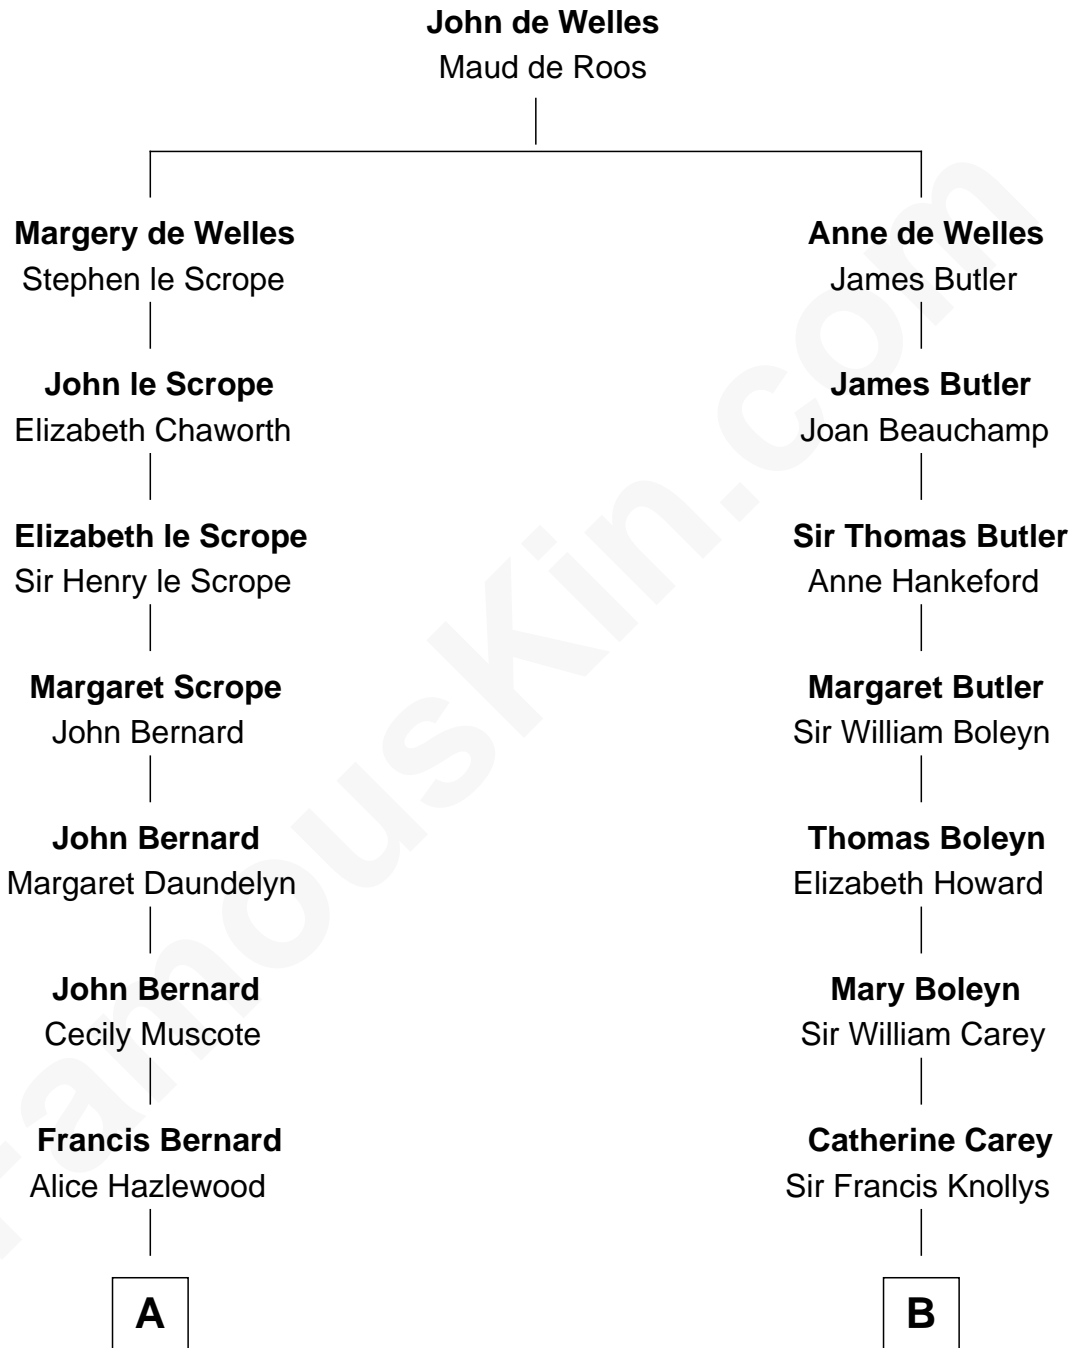

## Relationship Chart of

### Fitzhugh Lee

40th Governor of Virginia

15th cousin 6 times removed of

**John Cena**

Movie Actor and WWE Pro Wrestler

**C**

**Charles H. Nichols**

Martha Emma Dix