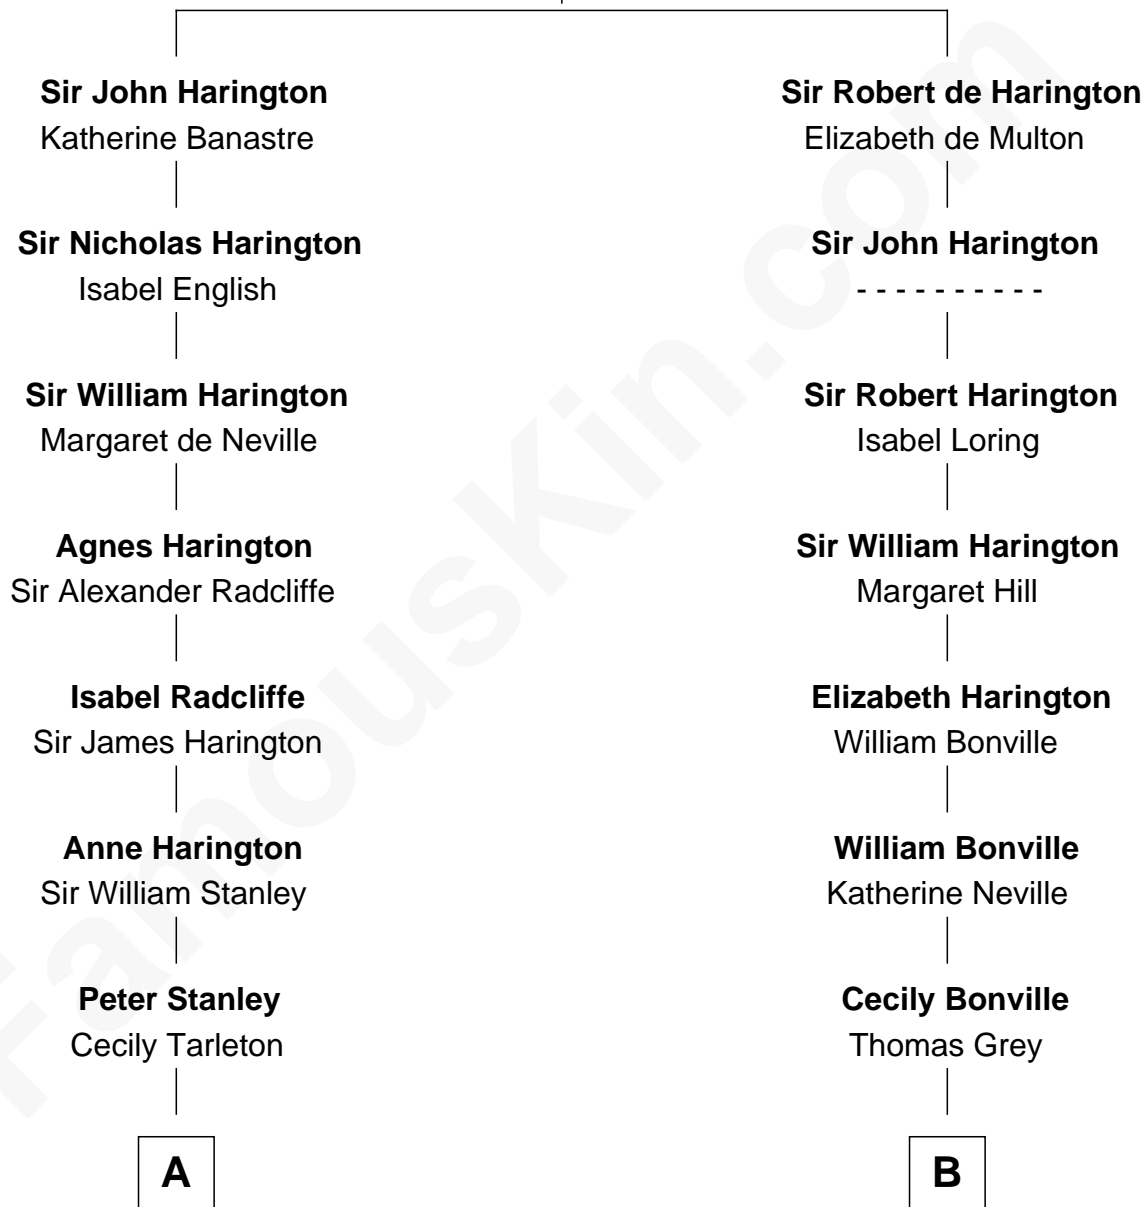

FamousKin.com

Relationship Chart of

Fitzhugh Lee

40th Governor of Virginia

15th cousin 6 times removed of

J. K. Simmons

TV and Movie Actor

Sir John de Harington

Joan - - - - -

C

|
Sedgwick Russell Hazen

Mary Isabelle Barr

|
Lewis Jacob Hazen

Emma Broaddus Lewis

|
Ruth Hazen

Col. Ralph Archibald Kimble