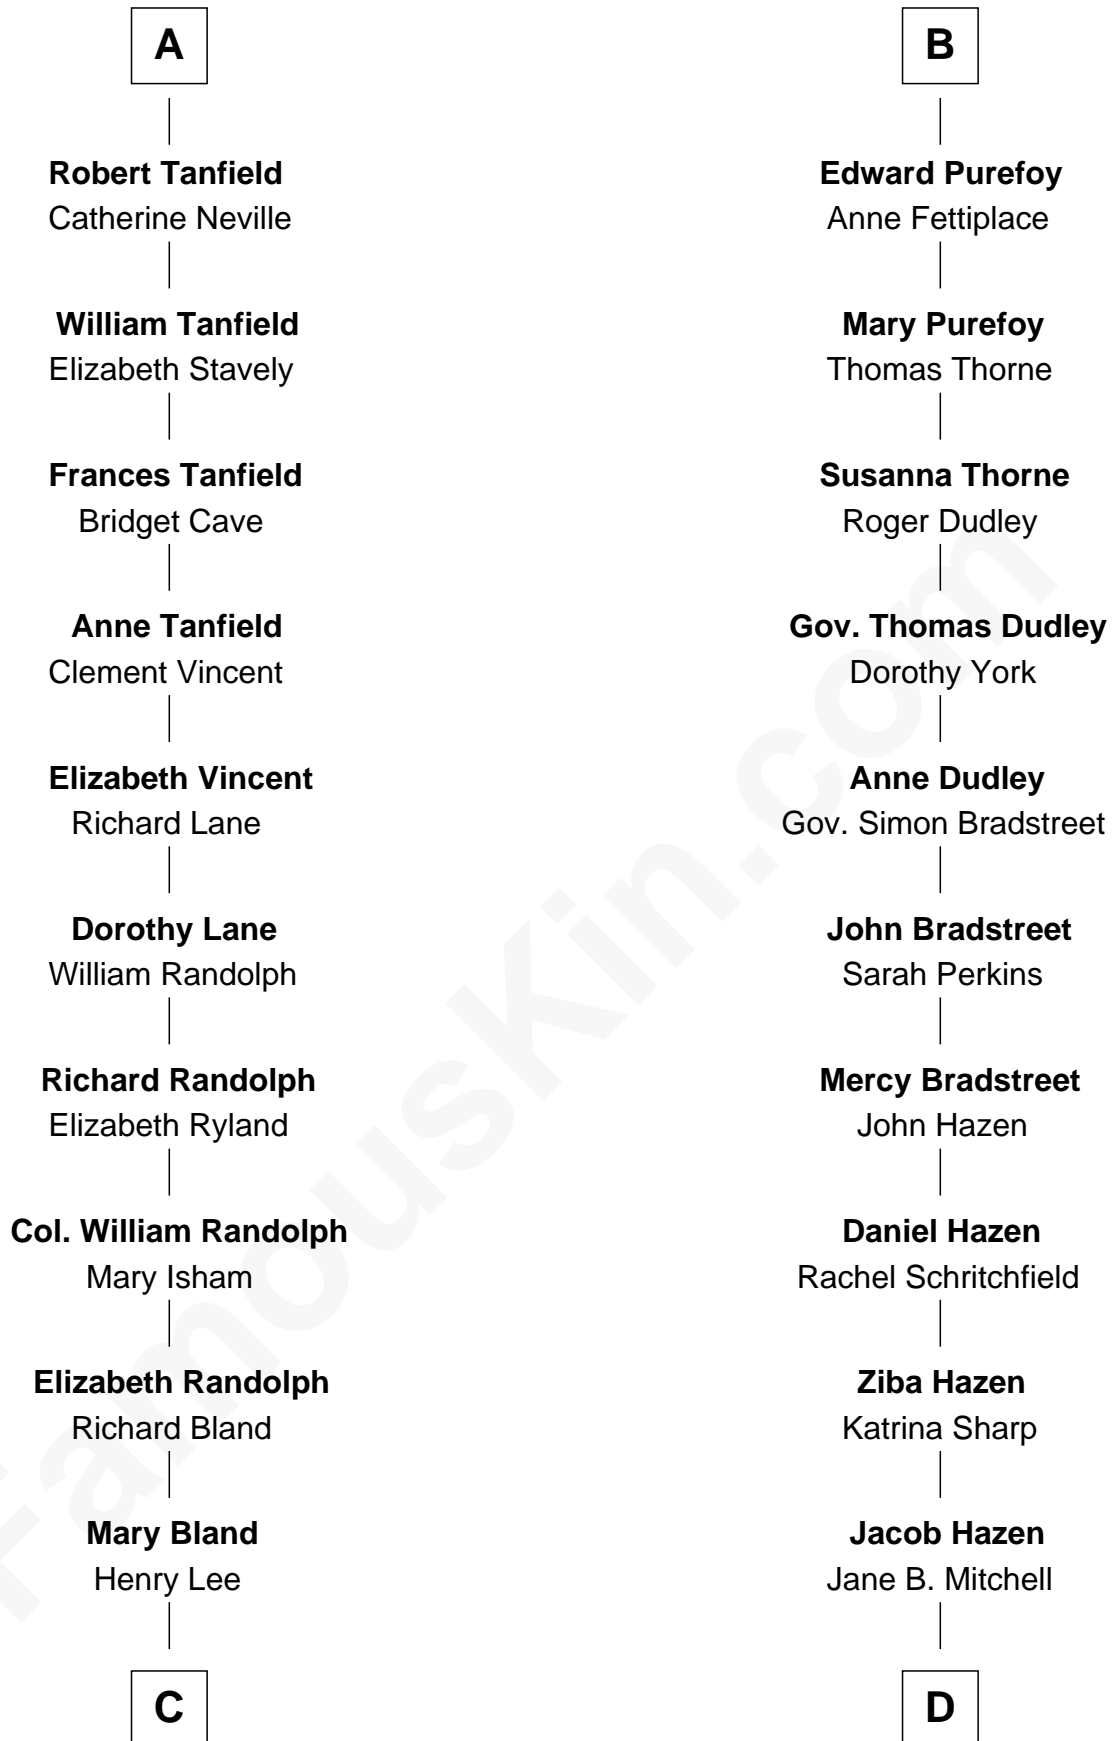

## Relationship Chart of

### Fitzhugh Lee

40th Governor of Virginia

20th cousin 1 time removed of

**J. K. Simmons**

TV and Movie Actor

**Sir Nicholas Audley**

Joan Martin

**C**