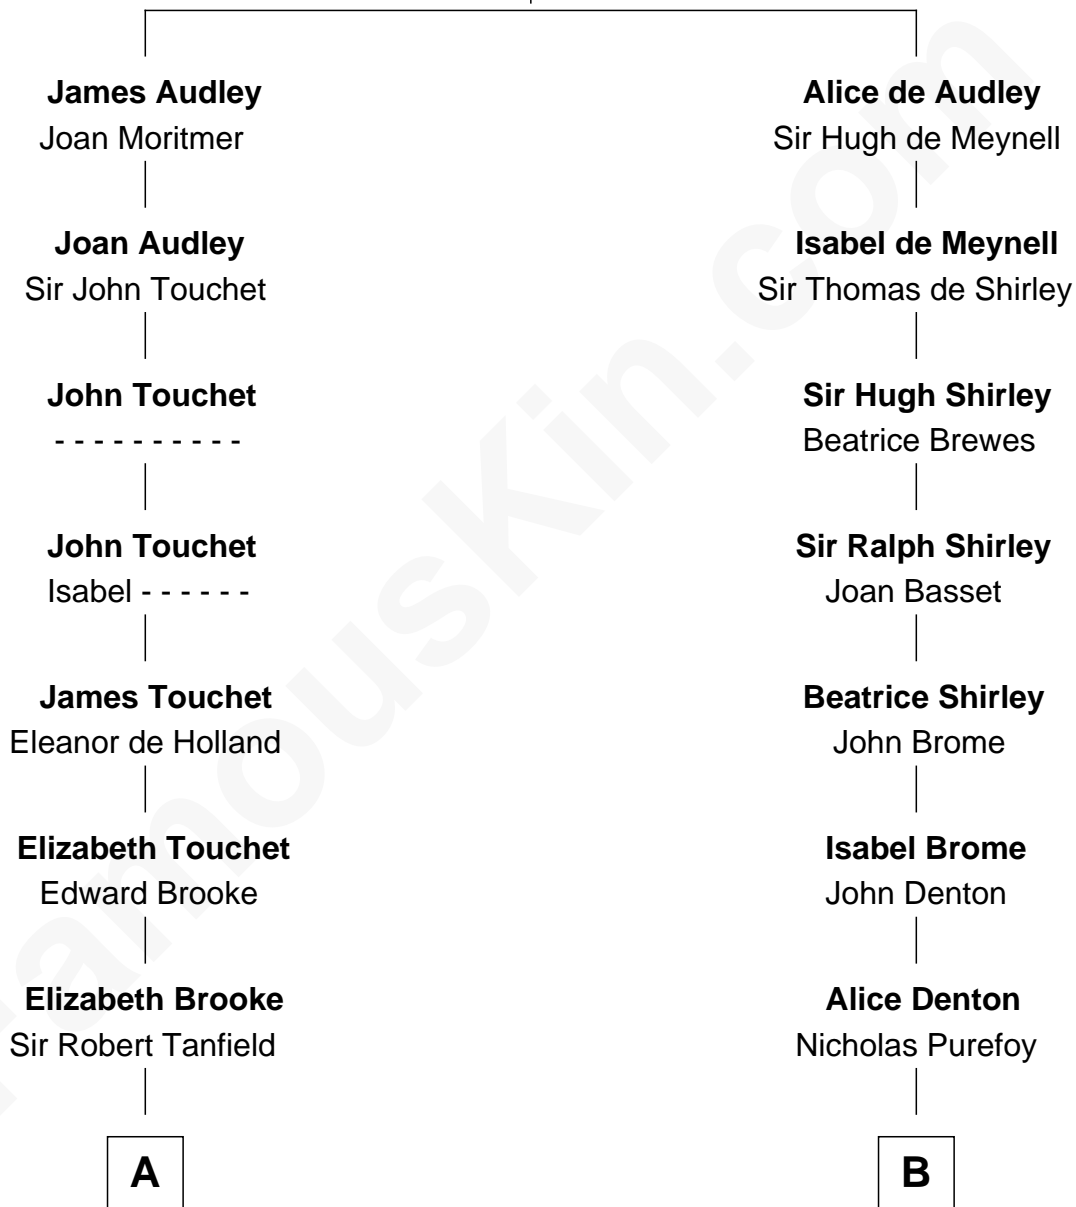

## Relationship Chart of

### Fitzhugh Lee

40th Governor of Virginia

20th cousin 1 time removed of

**J. K. Simmons**

TV and Movie Actor

**Sir Nicholas Audley**

Joan Martin

**C**

**Col. Henry Lee**

Lucy Grymes

**Maj. Gen. Henry Lee**

Anne Hill Carter

**Sydney Smith Lee**

Anna Maria Mason

**Fitzhugh Lee**

*40th Governor of Virginia*