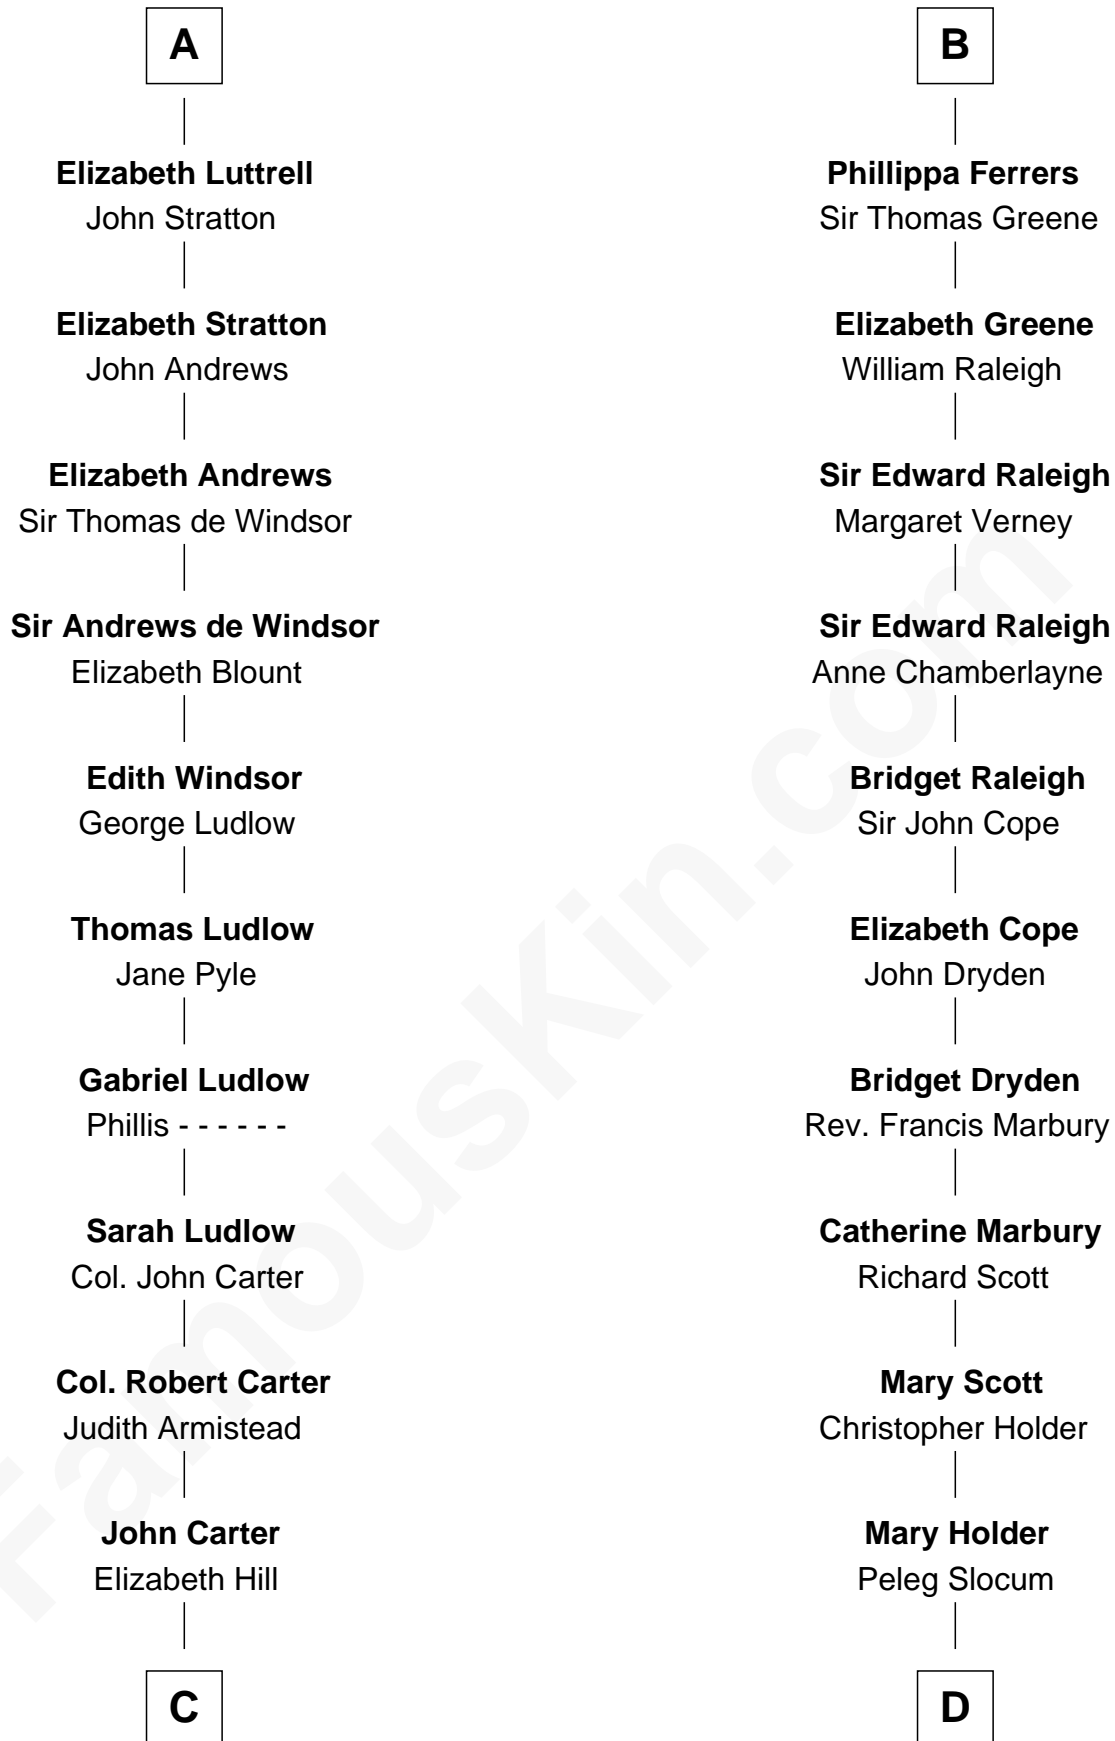

FamousKin.com

Relationship Chart of

Fitzhugh Lee

40th Governor of Virginia

20th cousin 1 time removed of

J. A. Folger

Founder of Folger Coffee Company

Thomas le Despencer

C

Charles Carter
Anne Butler Moore

Anne Hill Carter
Maj. Gen. Henry Lee

Sydney Smith Lee
Anna Maria Mason

Fitzhugh Lee
40th Governor of Virginia

D

Peleg Slocum
Rebecca Bennett

Peleg Slocum
Elizabeth Brown