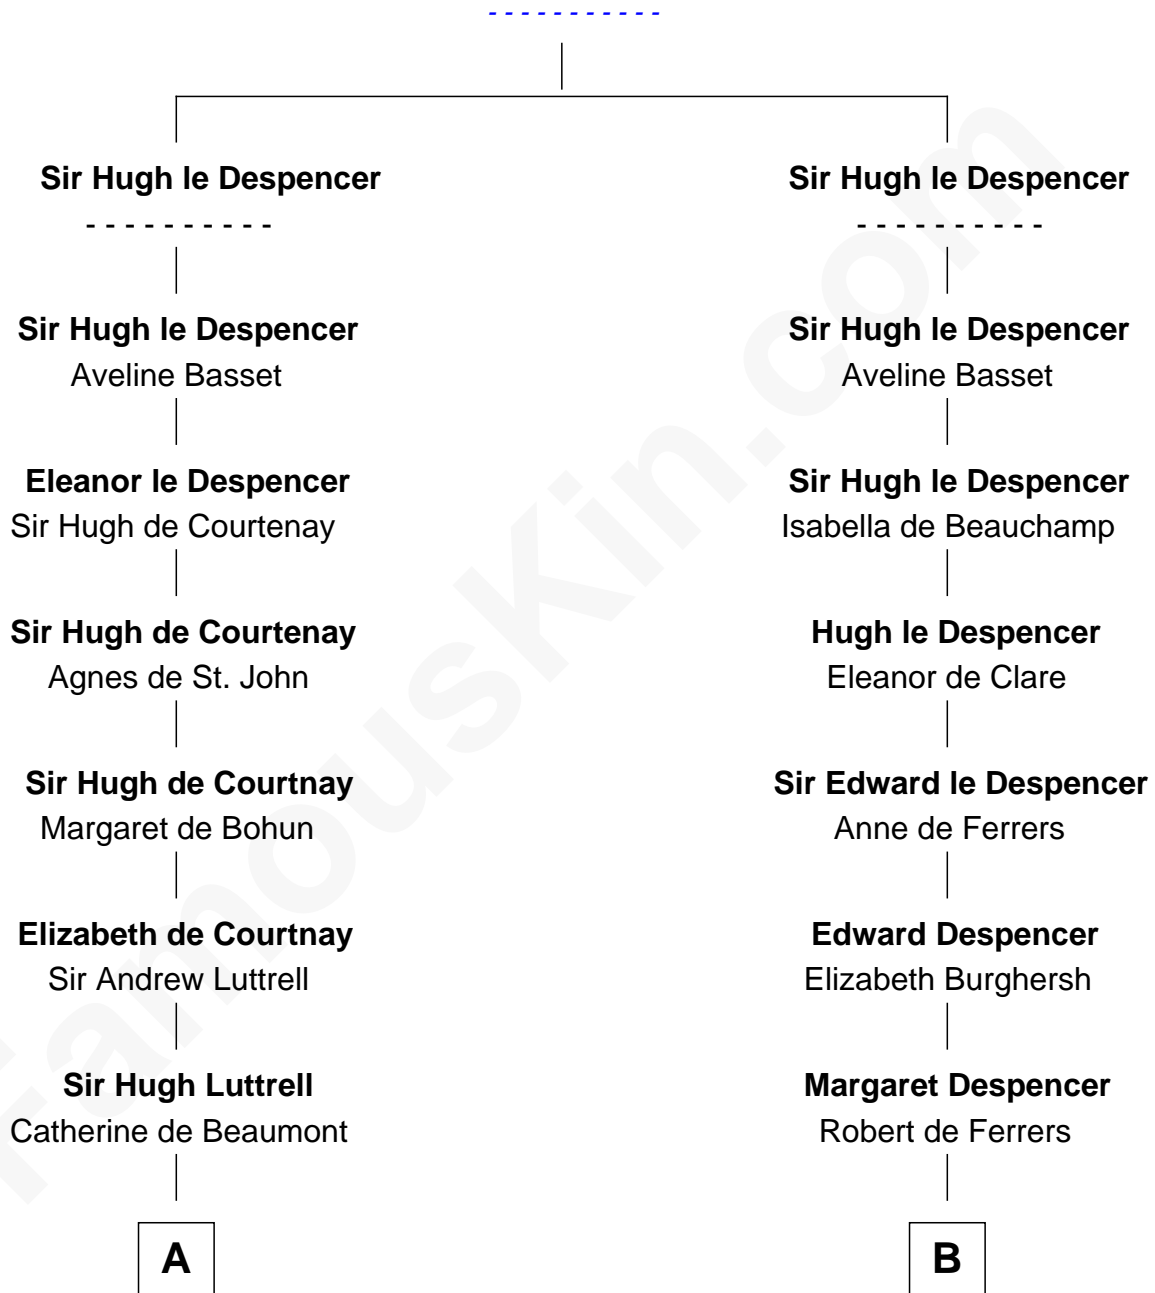

FamousKin.com

Relationship Chart of

Fitzhugh Lee

40th Governor of Virginia

20th cousin 1 time removed of

J. A. Folger

Founder of Folger Coffee Company

Thomas le Despencer

C

Charles Carter
Anne Butler Moore

Anne Hill Carter
Maj. Gen. Henry Lee

Sydney Smith Lee
Anna Maria Mason

Fitzhugh Lee
40th Governor of Virginia

D

Peleg Slocum
Rebecca Bennett

Peleg Slocum
Elizabeth Brown