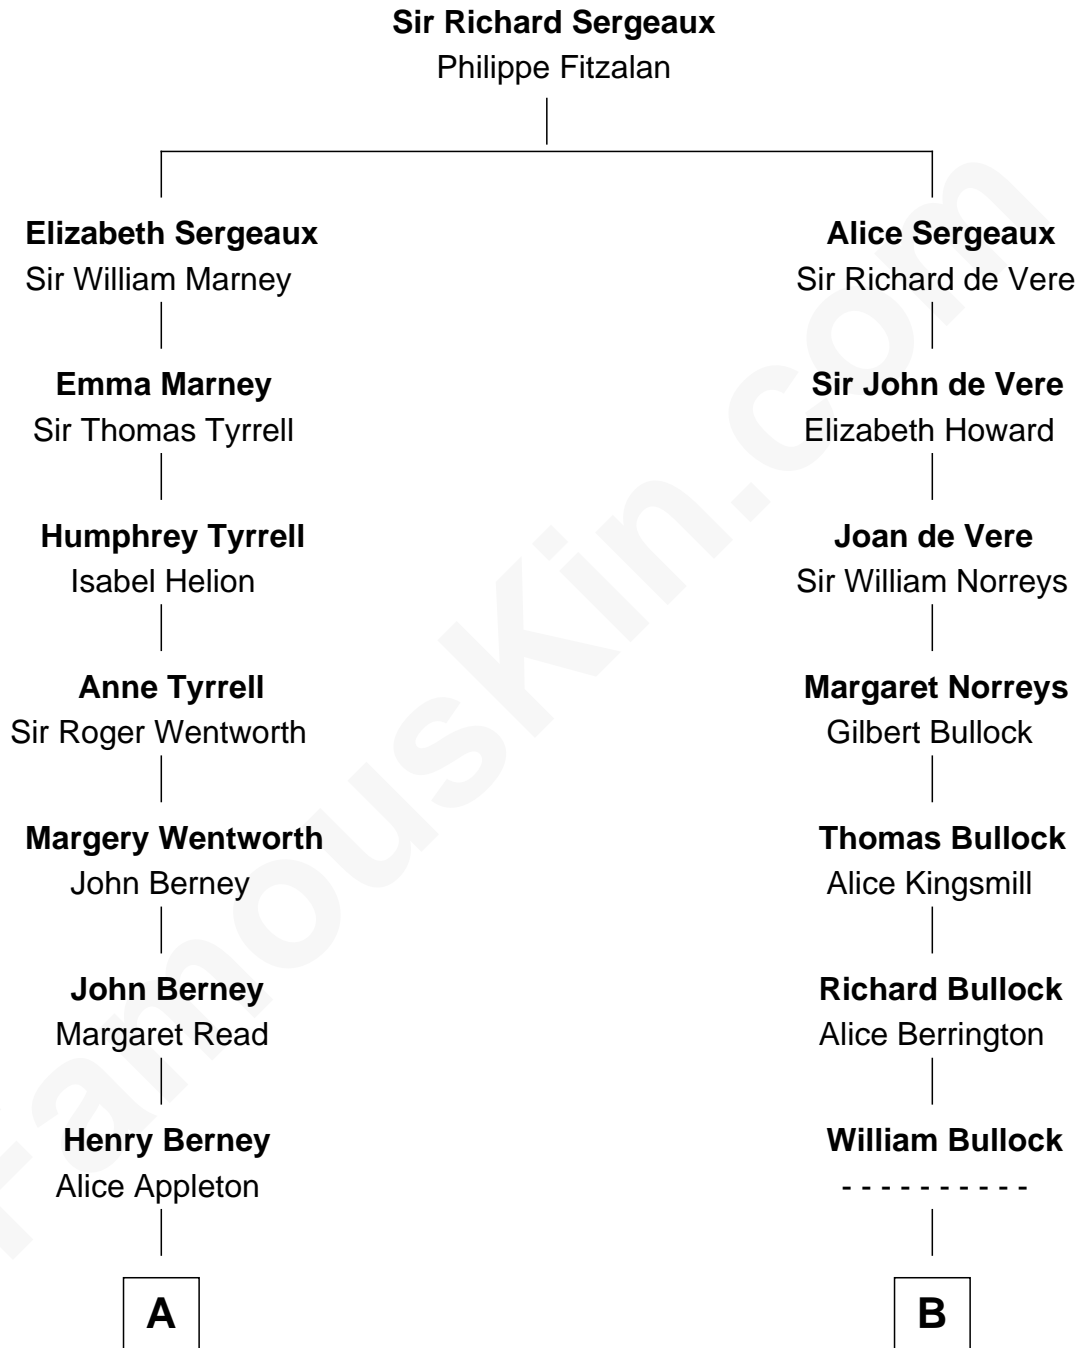

FamousKin.com

Relationship Chart of

Fitzhugh Lee

40th Governor of Virginia

12th cousin 3 times removed of

Samuel Howard

Boston Tea Party Participant

A

Sir Thomas Berney

Juliana Gawdy

Frances Berney

Sir Edward Barkham

Margaret Barkham

Sir Edmund Jennings

Edmund Jennings

Frances Corbin