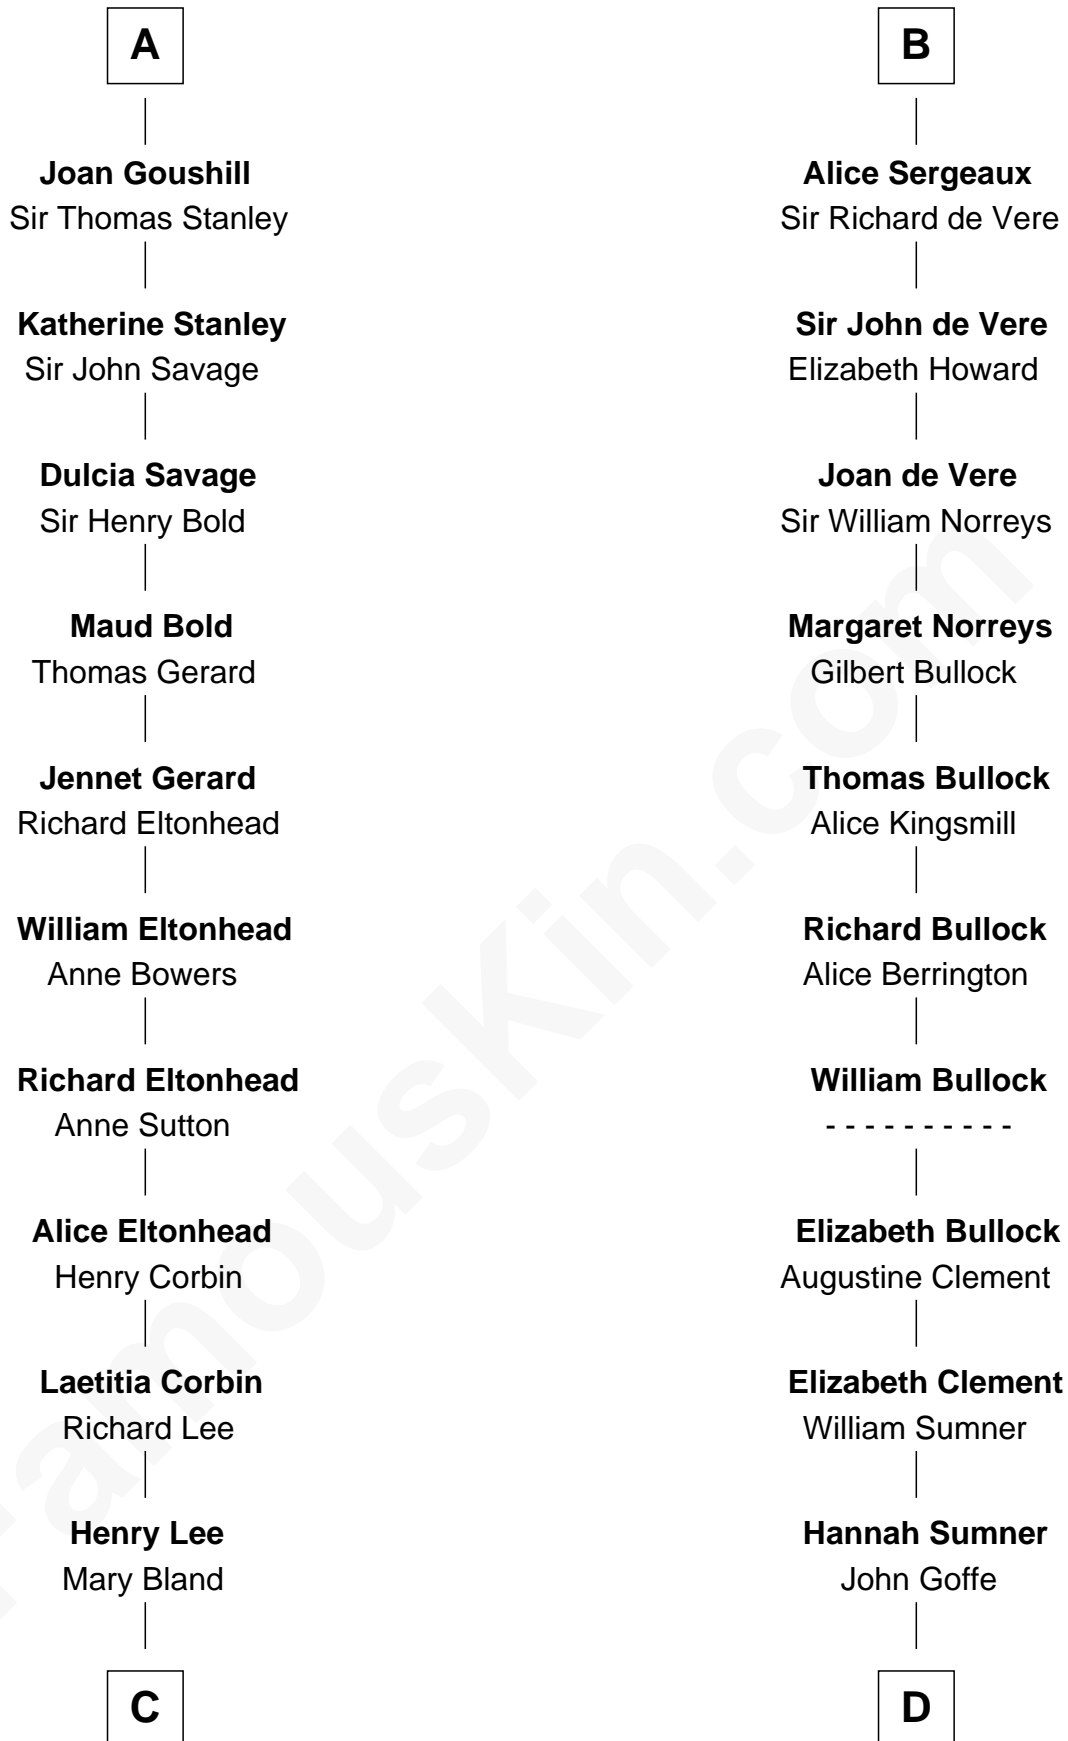

## Relationship Chart of

### Fitzhugh Lee

40th Governor of Virginia

19th cousin 1 time removed of

**Samuel Howard**

Boston Tea Party Participant

**Sir Geoffrey FitzPiers**

Aveline de Clare

**C**

**Col. Henry Lee**

Lucy Grymes

**Maj. Gen. Henry Lee**

Anne Hill Carter

**Sydney Smith Lee**

Anna Maria Mason

**Fitzhugh Lee**

*40th Governor of Virginia*