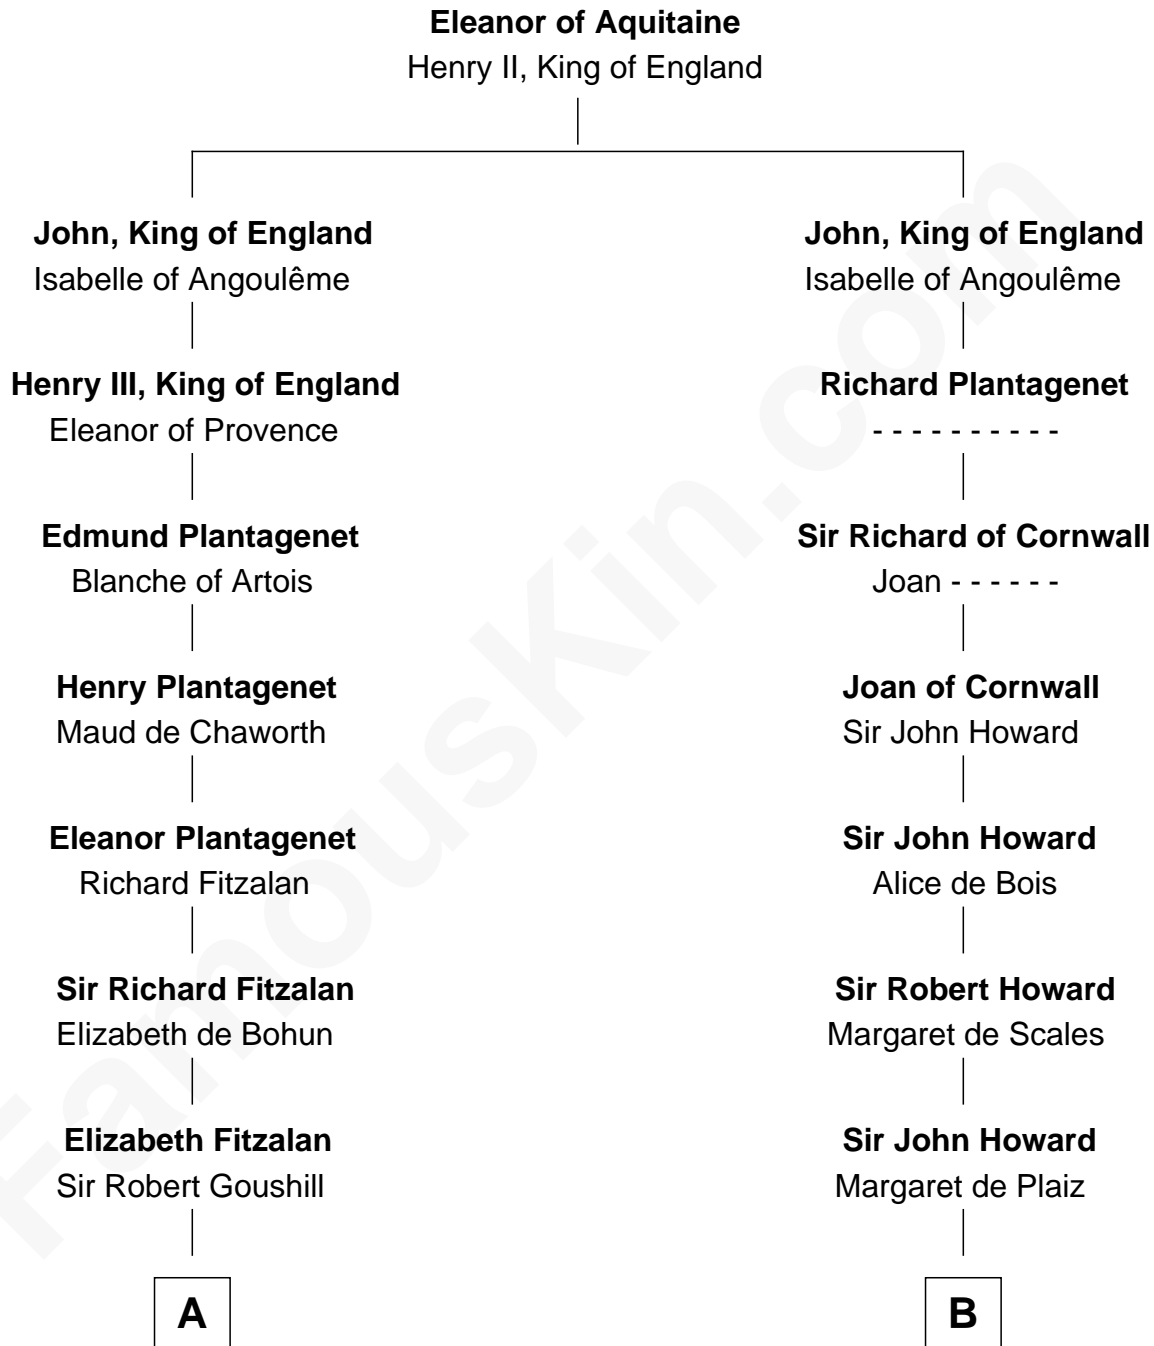

## Relationship Chart of

### Fitzhugh Lee

40th Governor of Virginia

19th cousin 1 time removed of

**Samuel Howard**

Boston Tea Party Participant

**C**

**Col. Henry Lee**

Lucy Grymes